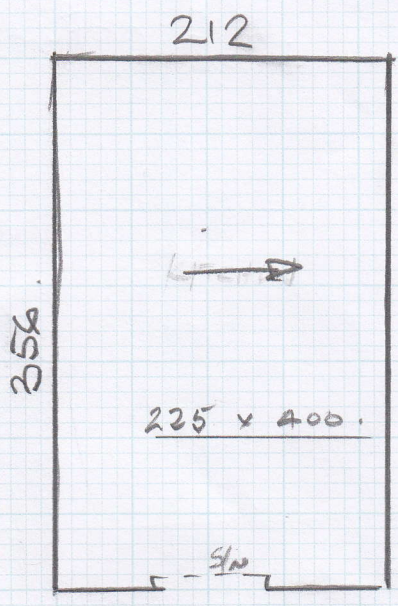

Job No: P25781
Name: O'NEILL

Address: 10F1

Tel: _____
Sheet: _____ of: _____

KITCHEN

UNITS TO GO IN
AFTER VINYL.

CLASSIC LIMESTONE
- TOUCAN 9005
225 x 400

LIFT SHEET ON
VINYL TILES
ON CONCRETE

BATHROOM

DIY TILES ON
ORIGINAL VINYL TILES.

CLASSIC LIMESTONE
- VENTURA 4002
175 x 200

* COLLECT PRIMER FROM WAREHOUSE OFFICE *