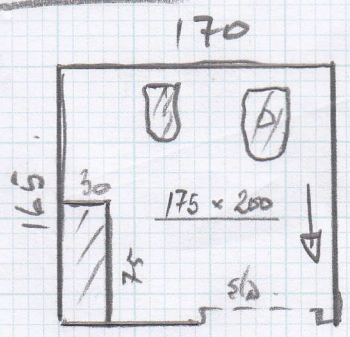

Job No: P25781
Name: O'NEILL

Address: 10F1

Tel: _____
Sheet: _____ of: _____

KITCHEN

UNITS TO GO IN
AFTER VINYL.

CLASSIC LIMESTONE
- TOUCAN 9005
225 x 400

LIFT SHEET ON
VINYL TILES
ON CONCRETE

BATHROOM

DIY TILES ON
ORIGINAL VINYL TILES.

CLASSIC LIMESTONE
- VENTURA 4002
175 x 200

* COLLECT PRIMER FROM WAREHOUSE OFFICE *