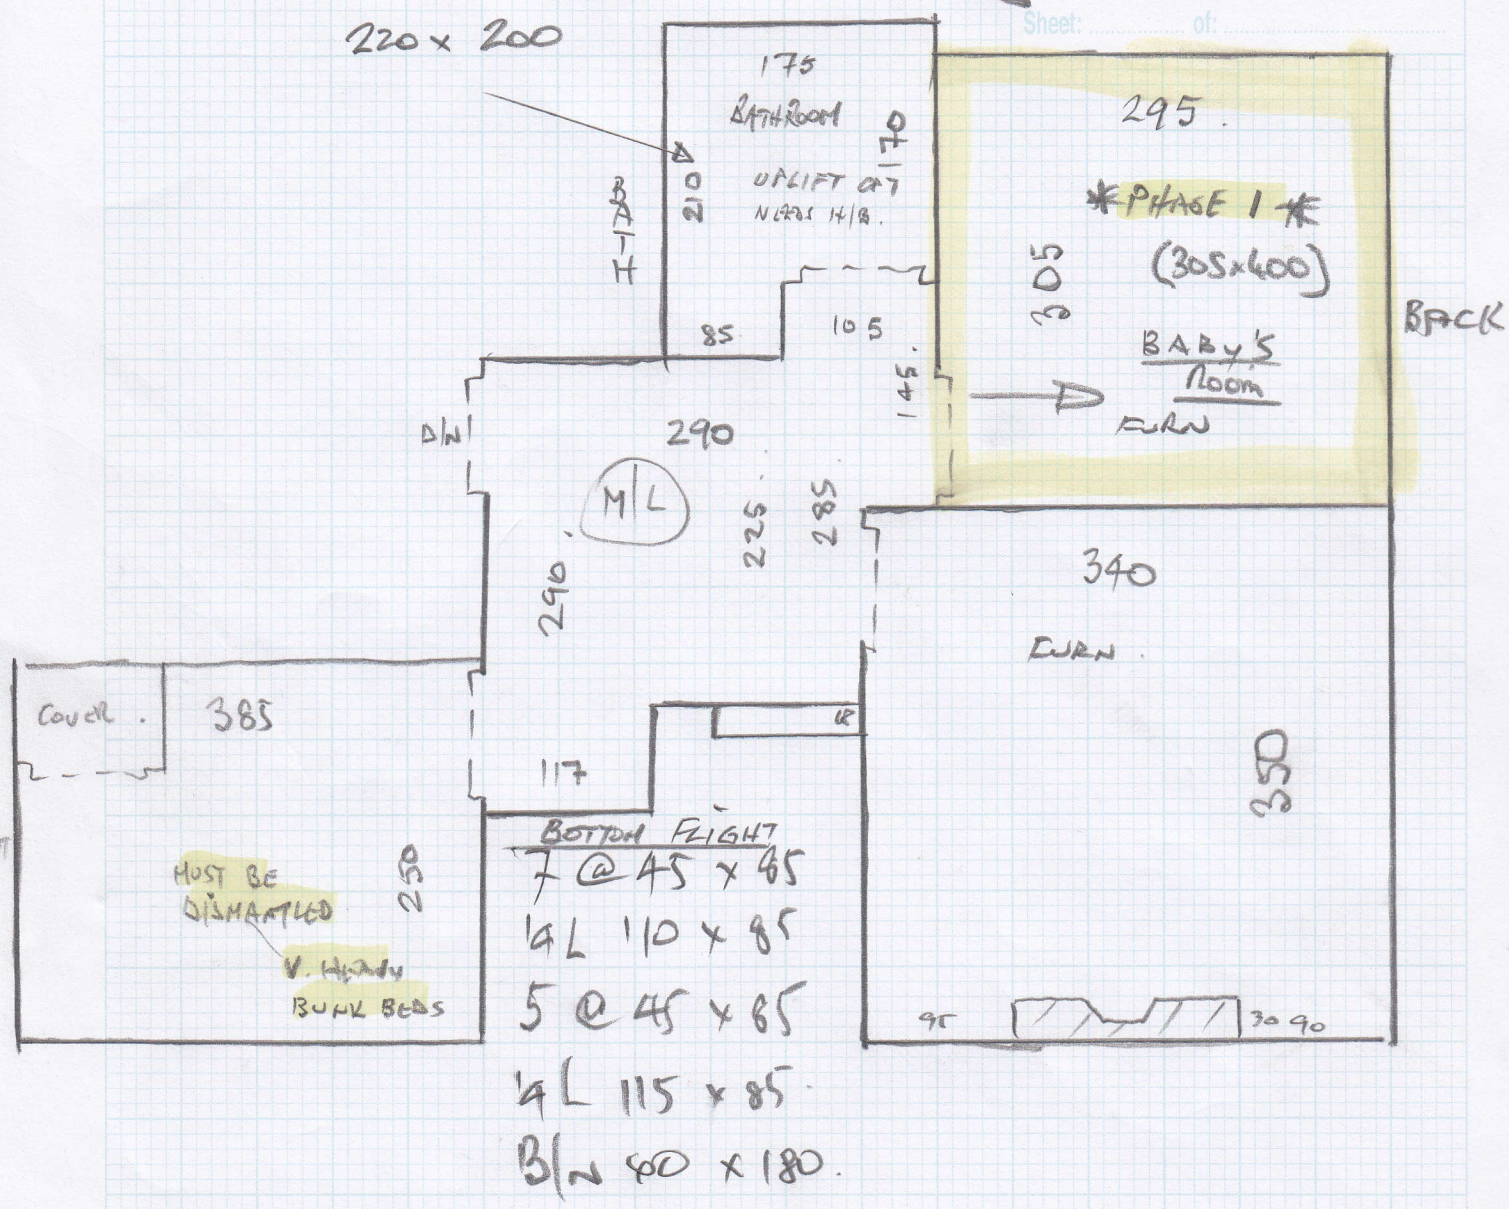

TIVERTON  
- TIV-909  
 305 x 600  
 = 12.2m<sup>2</sup>

mrcarpets  
 DESIGNS FOR LEISURE  
 Job No: P25795  
 Name: GEORGIA'S  
 Address: 10/1  
 Tel:  
 Sheet: of:

- TOP FLIGHT  
 7 @ 45 x 77  
 W1 60 x 80  
 W2 70 x 110  
 W3 65 x 75  
 1 @ 45 x 77  
 1/4 L 105 x 95  
 3 @ 45 x 77