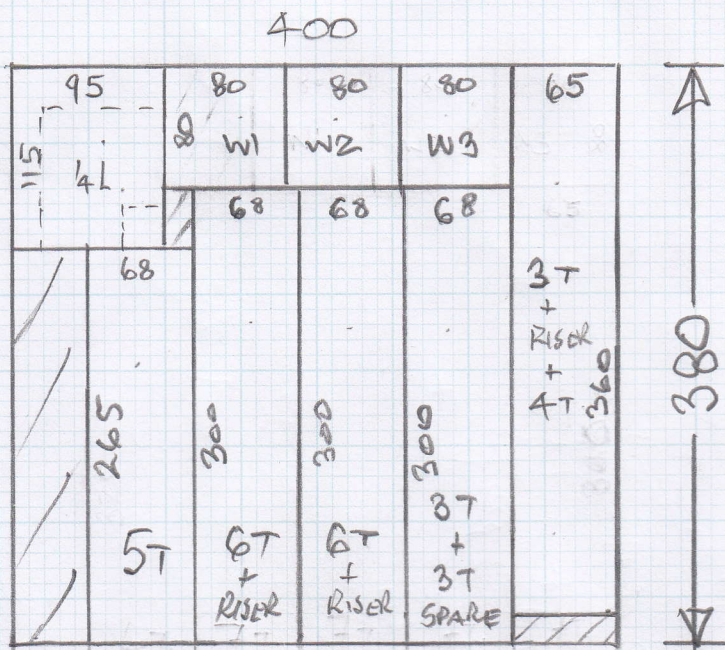

Job No: P25799

Name: FLATAU

Address:

1 of 2

Tel:

She: WOOL PINSTRIPES

- MINERAL SABLE PIN 1864

380 x 400

= 15.2M<sup>2</sup>

WHIPPING 40LM.

- ALL AS WHIPPED EDGE RUNNERS
- MATCH ALL STRIPES

25 @ 68  
8 @ 65.

Job No: P25799  
Name: FLATAU  
Address: 20f2  
Tel:  
Sheet: of:

New STAIRS

- ✓ Riser 20 x 93 (68)
- ✓ 6 @ 43 x 93 (68)
  
- ✓ Riser 20 x 93 (68)
- ✓ 10 @ 43 x 93 (68)
- ✓ B/N 43 x 115 (68)

EXISTING CARPET

- ✓ Riser 20 x 65
- ✓ 3 @ 45 x 65
- ✓ W1 70 x 70
- ✓ W2 70 x 70
- ✓ W3 70 x 70
- ✓ 4 @ 46 x 65
- ✓ 4L 105 x 95
- ✓ 3 @ 47 x 68

DARKER WHIPPING

ALLOW FOR 2 SETS OF THESE 3 STEPS  
AS CUSTOMER WOULD LIKE A SPARE  
SET IF THEY GET RUINED.