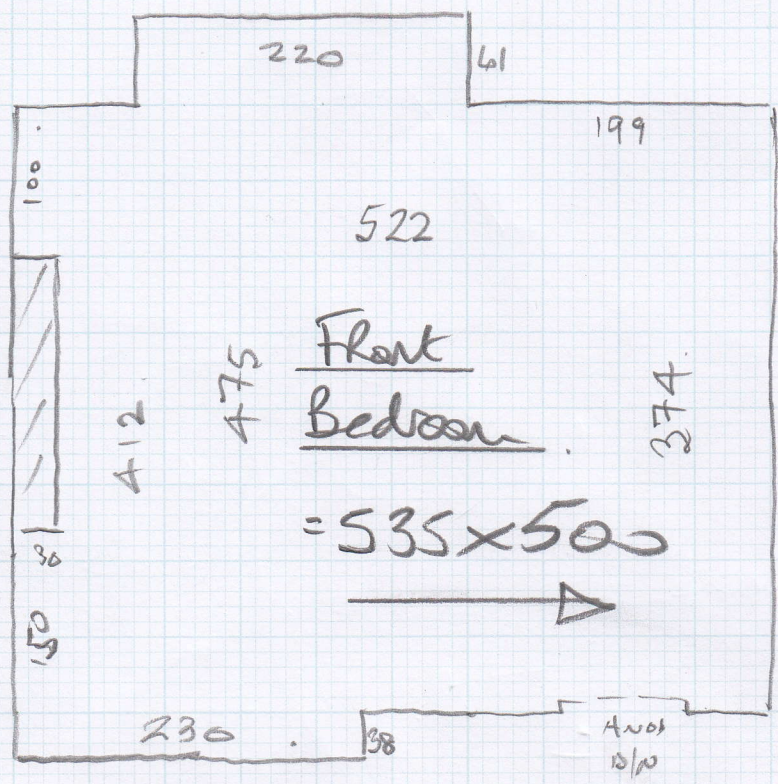

Chile - 618/34 (Town & Country  
Col. London Store)

mrcarpet  
Job No: P25807  
Name: Watson  
Address:  
Tel:  
Sheet: of 1 of 1

\* Must lay padfelt & Replace ALL sledge