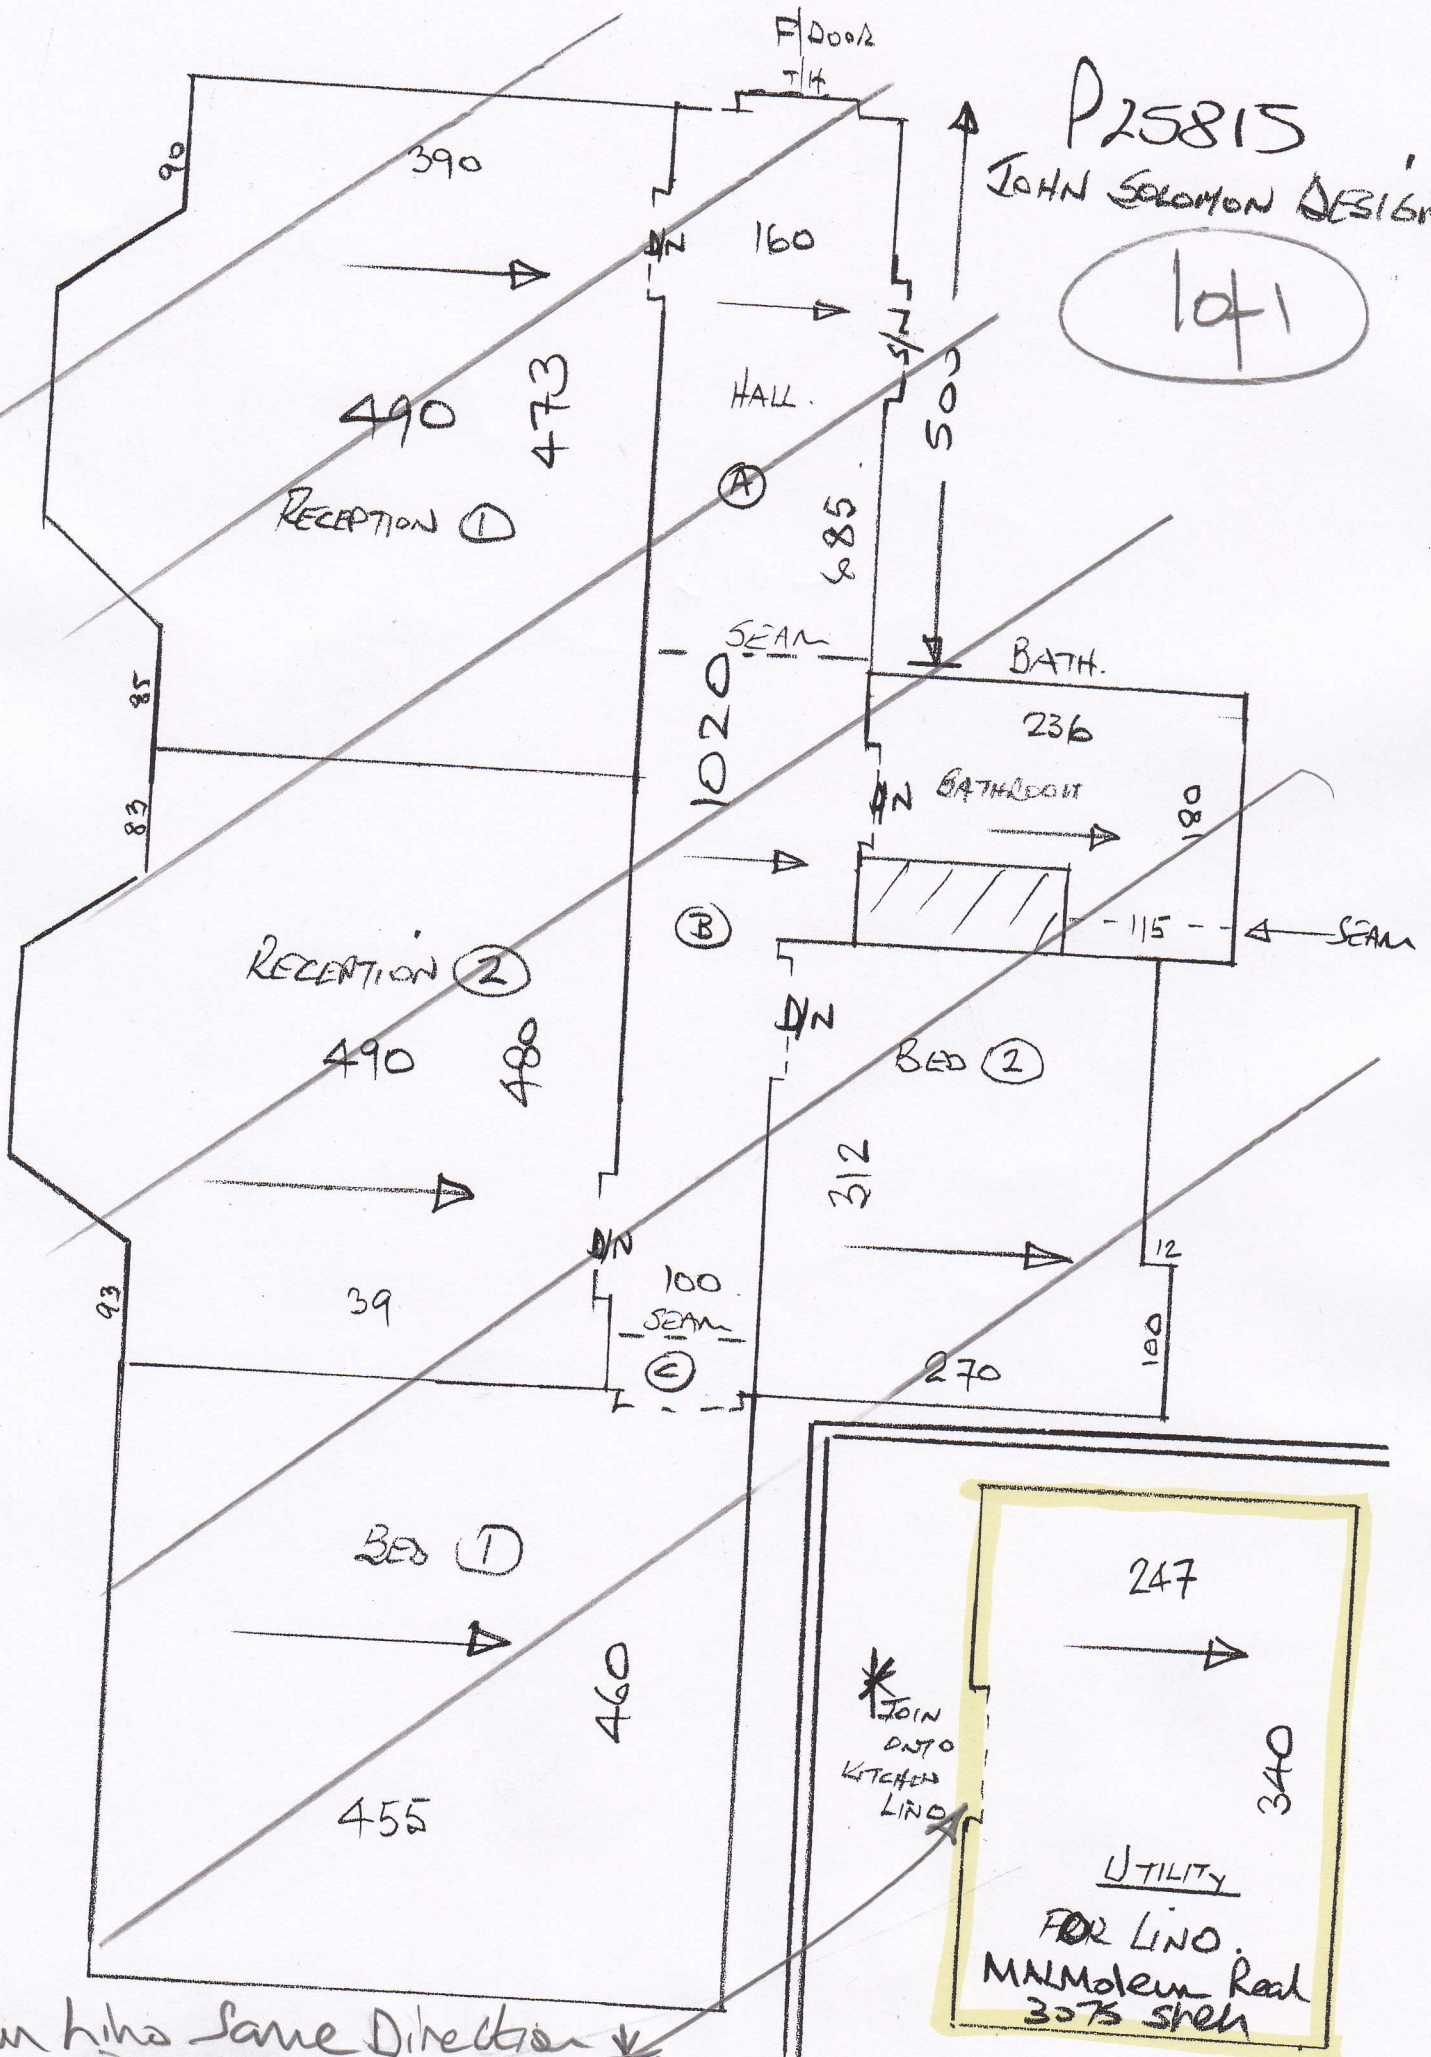

P25815
JOHN SOLOMON DESIGN

1041

Run lino same direction * as Kitchen & Join on at Door