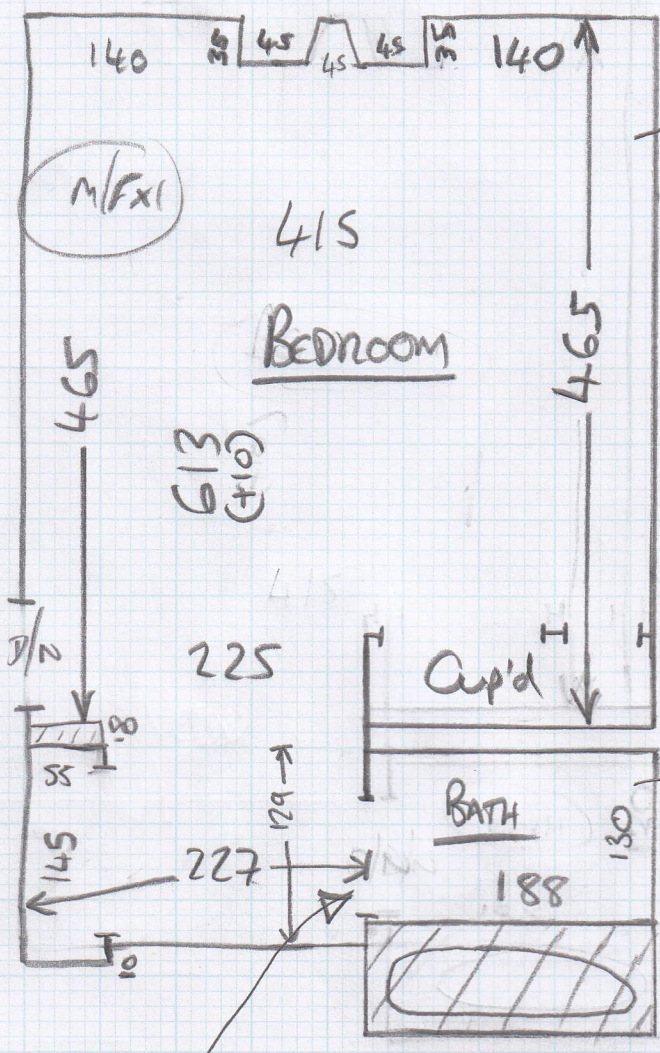

Job No: P25821
 Name: WHEELER

Address:
 Tel: 10/1
 Sheet:

True Velvet 'CLEARANCE'
 - Blossom

= 640 x 457

= 29m²

Ex slat in bed.

Fit new slat in BATH.

- * Run THROUGH IN TO Bathroom IN ONE PIECE (NO BAR!)
- * MUST FIT IN TO CUPBOARD in one piece.