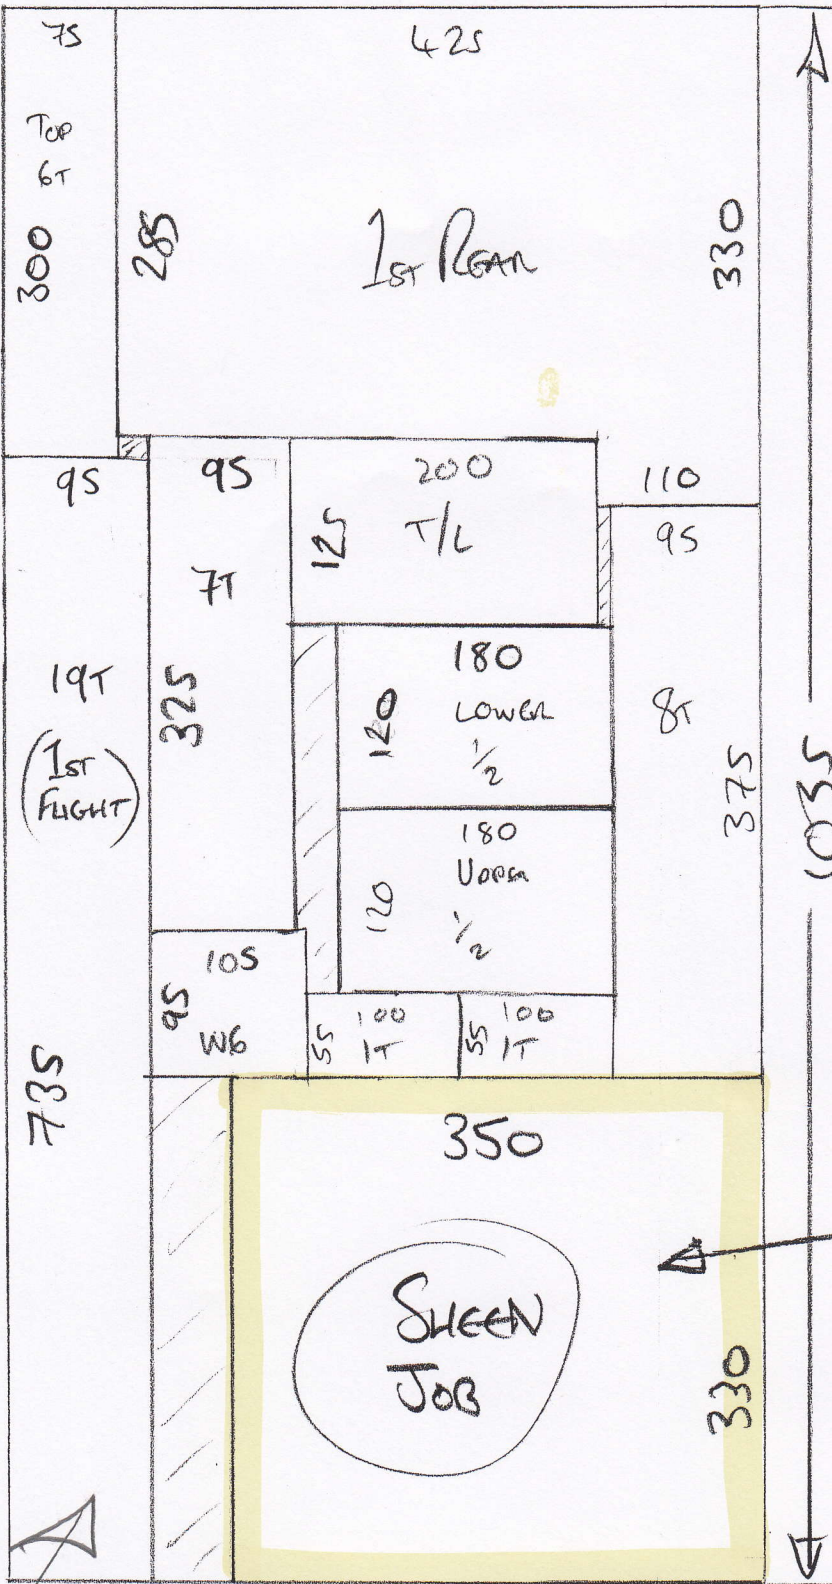

500

P25825
WILKINSON

lot.1

Portland

Col. Calcium

1035 x 500

480 x 500

470 x 500

1985 x 500

For
S26694

Alan 18/6

Alan

* Please MAKE up stone remainder of piece at WILK for future fitting.

Ta