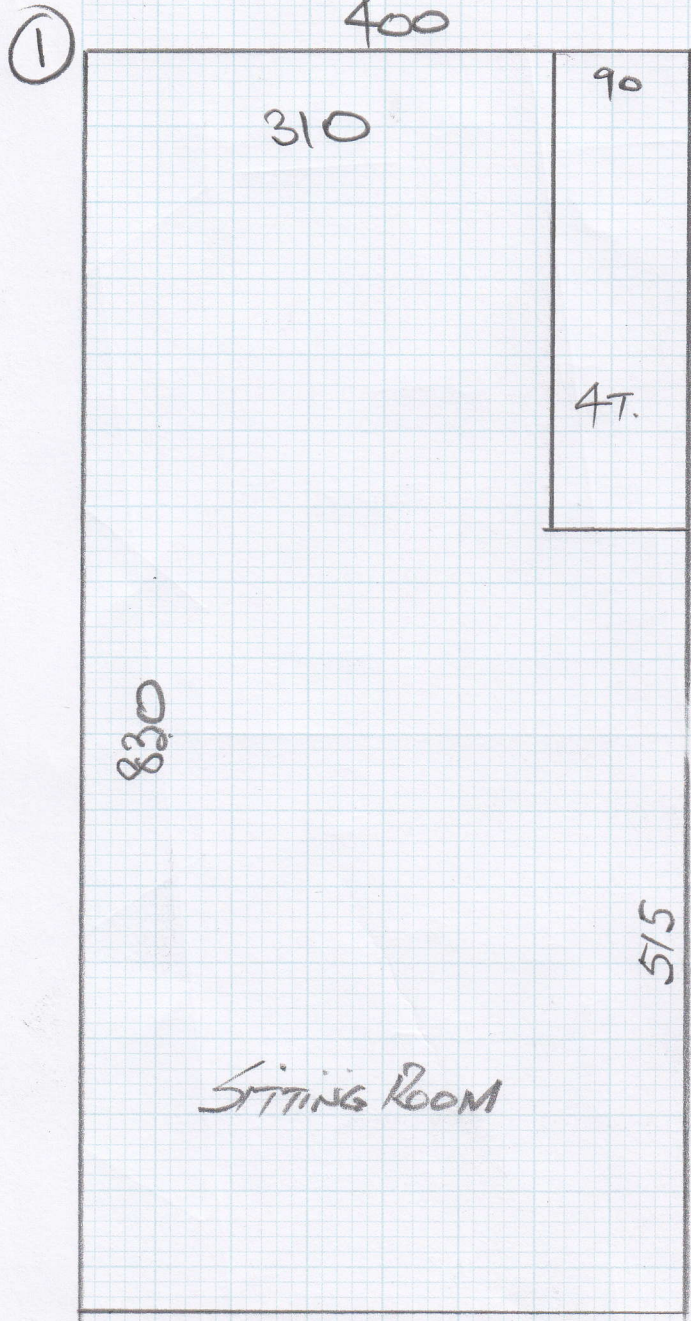

Job No: P25826
 Name: Lloyd
 Address: 1 of 2
 Tel:
 Sheet: 400

Keys from Lutney

Timor 'Seconds'
Col. TIM016 Silver

- ① 830 x 400
- ② 550 x "
- 1380 x "

= 55.2M²

Job No:

P25826
Lloyd

Name:

Address:

Tel:

Sheet:

2 of 2

24
55
P3

- W1 85 x 125 ✓
- W2 100 x 90 ✓
- 4 @ 45 x 81 ✓

- 162
- 1 @ 46 x 161
- c.

LET STP