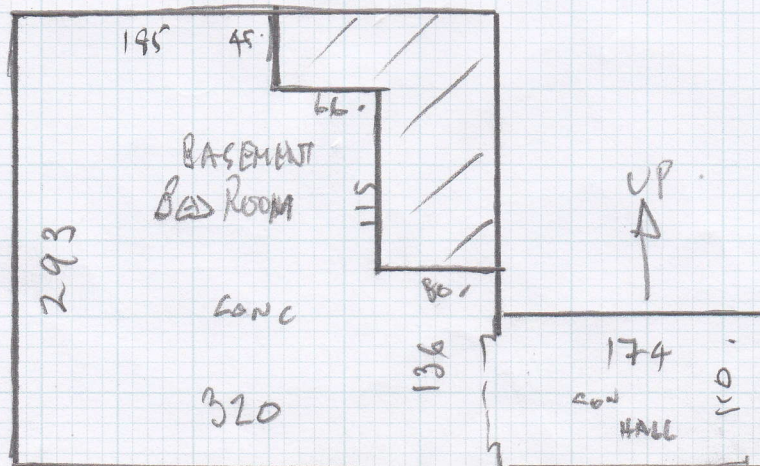

Job No: P25826
 Name: Lloyd
 Address: 1 of 2
 Tel:
 Sheet: 400

Keys from Lutney

Timor 'Seconds'
Col. TIM016 Silver

- ① 830 x 400
- ② 550 x "
- 1380 x "

= 55.2M²

Job No:

P25826
Lloyd

Name:

Address:

Tel:

Sheet:

2 of 2

24
55
P3

- W1 85 x 125 ✓
- W2 100 x 90 ✓
- 4 @ 45 x 81 ✓

- 162
- 1 @ 46 x 161
- c.

LET STP