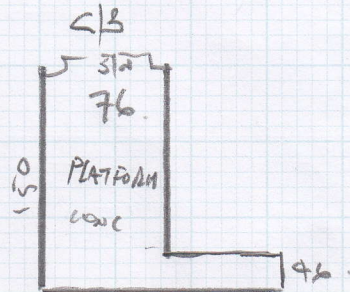

Job No: P25826
 Name: Lloyd
 Address: 1 of 2
 Tel:
 Sheet: 400

Keys from Lutney

Timor 'Seconds'
Col. TIM016 Silver

- ① 830 x 400
- ② 550 x "
- 1380 x "

= 55.2M²

Job No:

P25826
Lloyd

Name:

Address:

Tel:

Sheet:

2 of 2

24
55
P3

- W1 85 x 125 ✓
- W2 100 x 90 ✓
- 4 @ 45 x 81 ✓

- 162
- 1 @ 46 x 161
- c.

LET STP