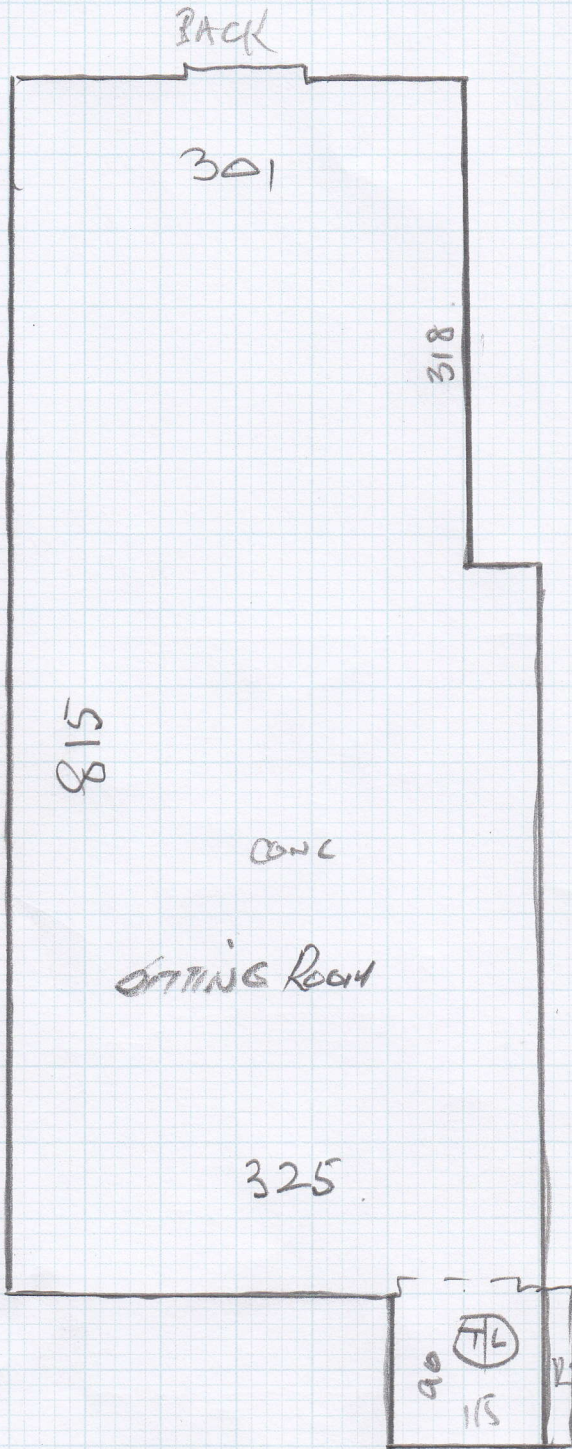

Job No: P25826
 Name: Lloyd
 Address: 1 of 2
 Tel:
 Sheet: 400

Keys from Lutney

Timor 'Seconds'
Col. TIM016 Silver

- ① 830 x 400
- ② 550 x "
- 1380 x "

= 55.2M²

Job No:

P25826
Lloyd

Name:

Address:

Tel:

Sheet:

2 of 2

24
55
P3

- W1 85 x 125 ✓
- W2 100 x 90 ✓
- 4 @ 45 x 81 ✓

- 162
- 1 @ 46 x 161
- c.

LET STP