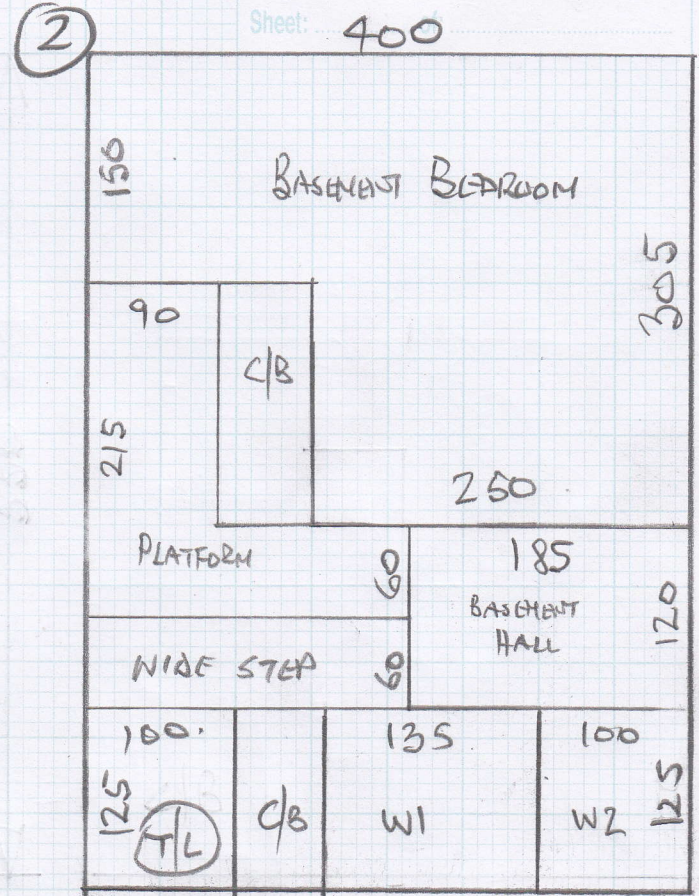

Job No: P25826
 Name: Lloyd
 Address: 1 of 2
 Tel:
 Sheet: 400

Keys from Lutney

Timor 'Seconds'
Col. TIM016 Silver

- ① 830 x 400
- ② 550 x "
- 1380 x "

= 55.2M²

Job No:

P25826
Lloyd

Name:

Address:

Tel:

Sheet:

2 of 2

24
55
P3

- W1 85 x 125 ✓
- W2 100 x 90 ✓
- 4 @ 45 x 81 ✓

- 162
- 1 @ 46 x 161
- c.

LET STP