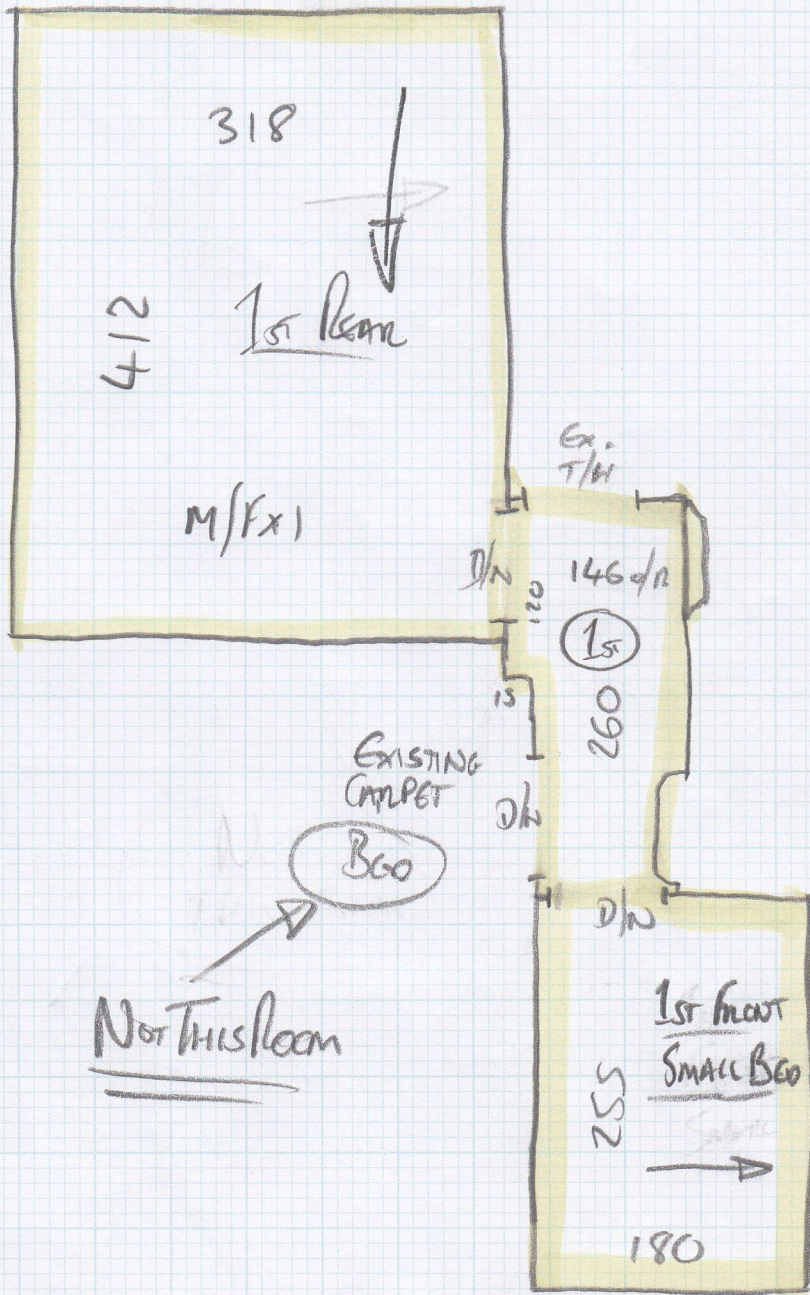

mrcarpet
Job No: P25828
Name: MANCE
Address: 10FC
Tel:
Sheet: of:

TIVERTON 'STOCK'
- TIV-905
350 x 400
620 x 400
425 x 400
355 x 400
1750 x 400

= 70m²

400

330

70

425

1st REAR

160

1st LANDING

125

W3

100

355

Job No: P25828

Name: MANCE

Address: 2 of 4

Tel: _____ of: _____

Sheet: _____ of: _____

Job No: P25828
 Name: MANJEE
 Address: 30/4
 Tel: _____
 Sheet: _____ of: _____

FIT IN ROSES

- 2T @ 44x80
- W1 = 64x84
- W2 = 70x108
- W3 = 90x105
- W4 = 55x77
- 3T @ 45x77
- W5 = 61x84
- W6 = 60x107
- W7 = 82x109
- W8 = 60x76
- B/N = 44x110

Job No: P25828
 Name: MANCE
 Address: 40K4

Tel: _____
 Sheet: _____ of: _____

- W9 = 64 x 87
- W10 = 74 x 108
- W11 = 63 x 73
- W12 = 43 x 77
- B/N = 43 x 95