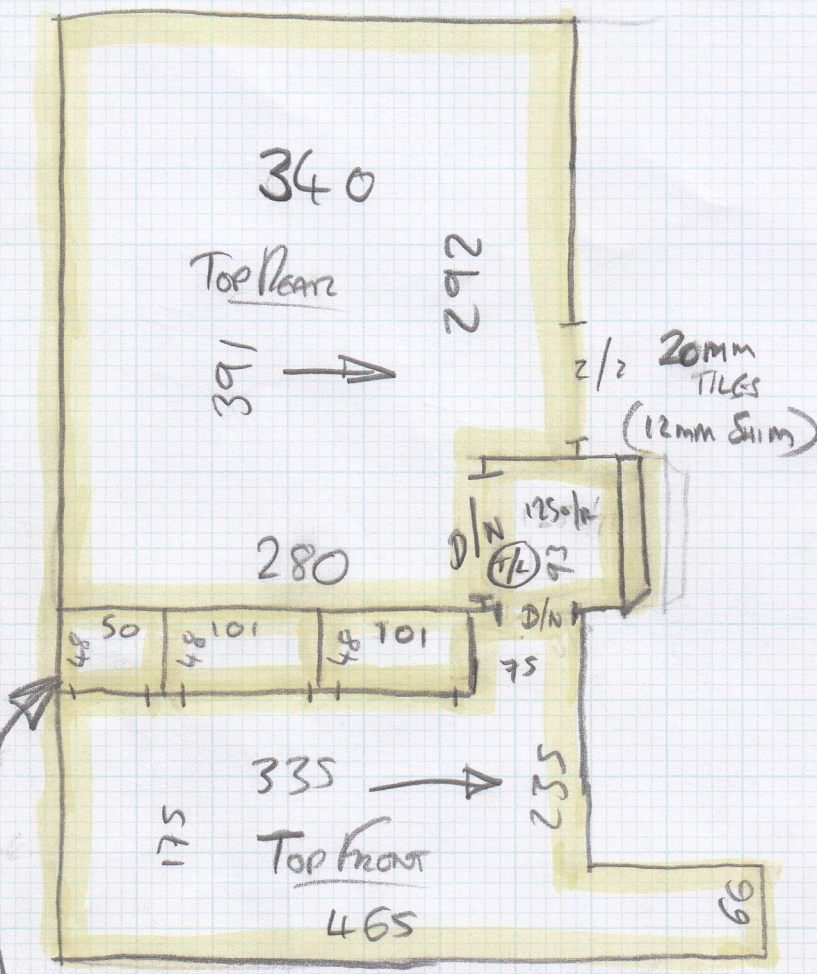

mrcarpet
Job No: P25828
Name: MANCE
Address: 10FC
Tel:
Sheet: of:

TIVERTON 'STOCK'
- TIV-905
350 x 400
620 x 400
425 x 400
355 x 400
1750 x 400

= 70m²

400

330

70

425

1st REAR

160

1st LANDING

125

W3

100

355

Job No: P25828

Name: MANCE

Address: 2 of 4

Tel: _____ of: _____

Sheet: _____ of: _____

Job No: P25828
 Name: MANJEE
 Address: 30/4
 Tel: _____
 Sheet: _____ of: _____

FIT IN ROSES

- 2T @ 44x80
- W1 = 64x84
- W2 = 70x108
- W3 = 90x105
- W4 = 55x77
- 3T @ 45x77
- W5 = 61x84
- W6 = 60x107
- W7 = 82x109
- W8 = 60x76
- B/N = 44x110

Job No: P25828
 Name: MANCE
 Address: 40K4

Tel: _____
 Sheet: _____ of: _____

- W9 = 64 x 87
- W10 = 74 x 108
- W11 = 63 x 73
- W12 = 43 x 77
- B/N = 43 x 95