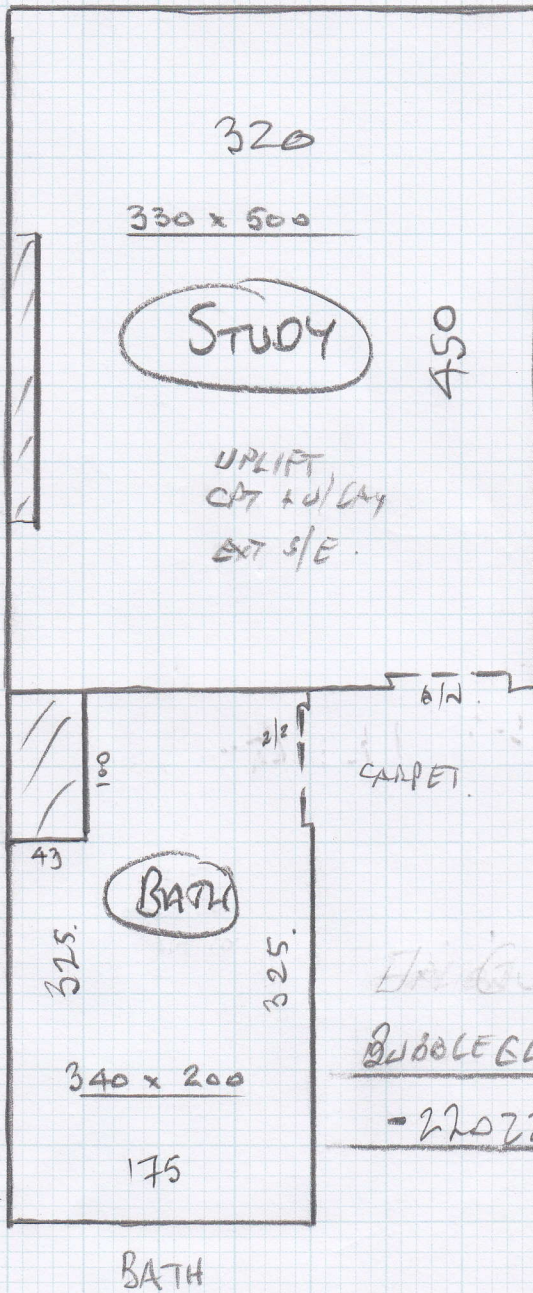

Job No: P25835

Name: TYCE

Address:

10F1

Tel:

Sheet:

of:

MOHAWK FREEDOM  
- 260 NATURAL WICKED  
330 x 500  
= 16.5m<sup>2</sup>

ELITE BUBBLEGUM + LIQUORICE C'VINYL  
- 220225055 (YELLOW STUD)  
340 x 200  
= 6.8m<sup>2</sup>