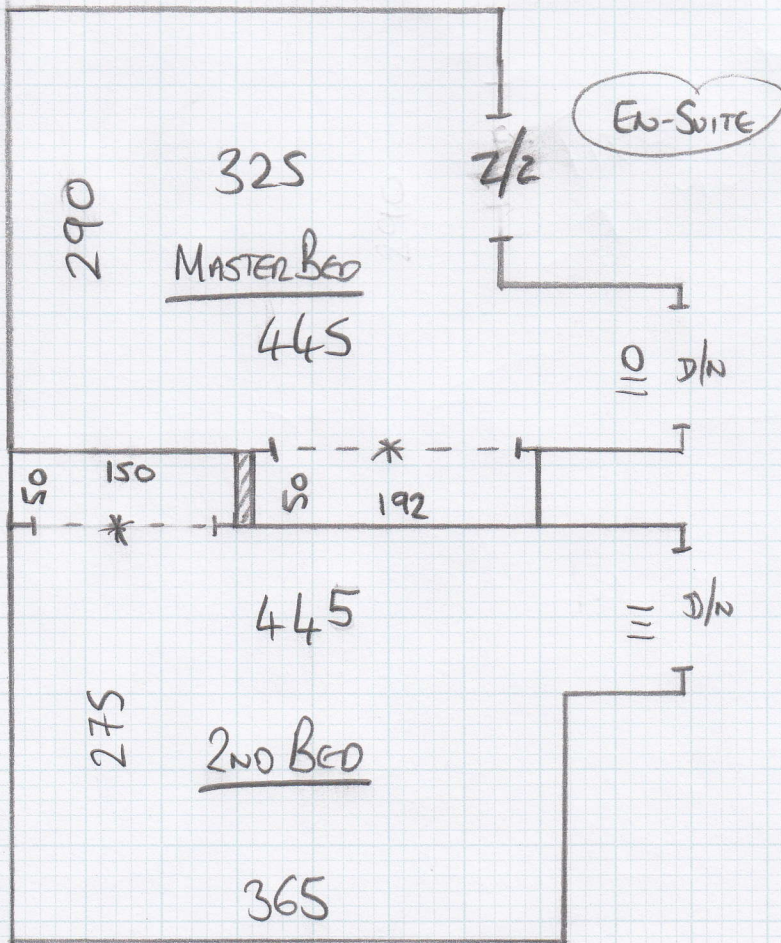

Job No: P25872
 Name: BOON
 Address: (10F2)
 Tel:
 Sheet: of:

TIVERTON
 - TIV909
 585x500
 = 29.25m²

Job No: P25872

Name: BOON

Address:

2 of 2

Tel:

Sheet: of:

* = TRACK FOR SLIDING DOOR