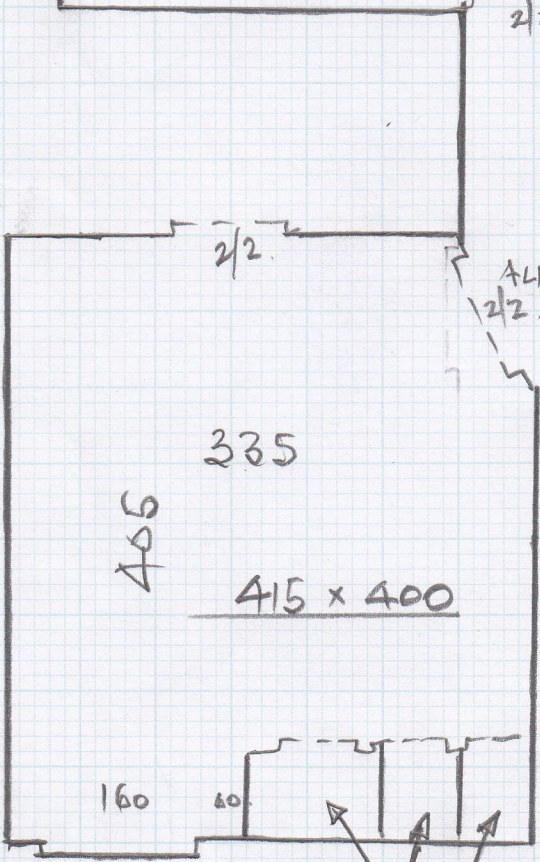

Job No: P25875

Name: Hall

Address:

Tel:

Sheet:

of 1

Lulworth

Col. LW-27

Bed 395 x 400

Bed 415 x 400

Fit into Cupid

Wood.

Fit into Cupids