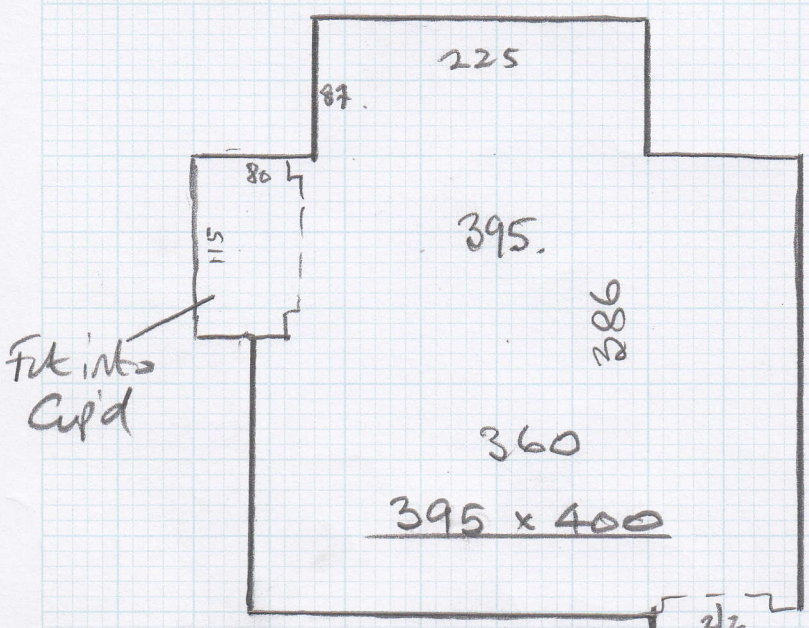

Job No: P25875

Name: Hall

Address:

Tel:

Sheet:

of 1

Lulworth

Col. LW-27

Bed 395 x 400

Bed 415 x 400

Fit into Cupid

Wood.

Fit into Cupids