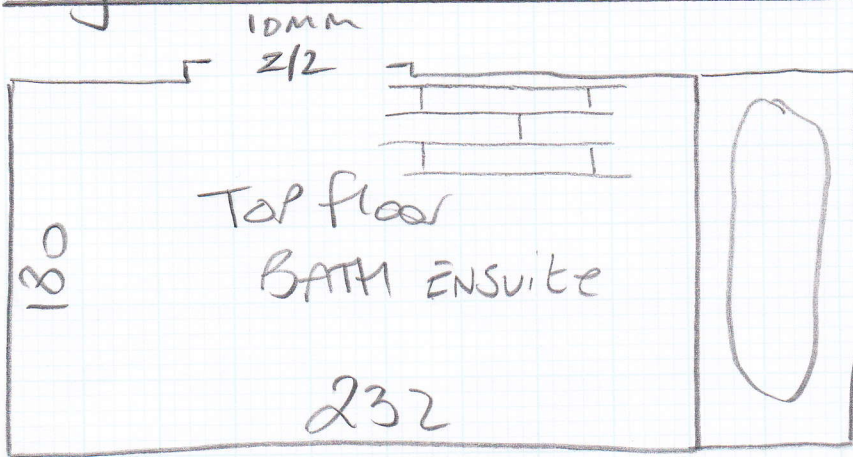

# Knight Tile - KP 105 White faired OAK

mrcarpet

25890  
Job No  
Name Phoenix Design  
Address (Chire fortune)

Tel:  
Sheet 1 of 1

16m<sup>2</sup> Net  
= 6 Boxes

- \* Prime & Screed over 2x Screed with stopgap 700 Superflex
- \* Agree plank Direction with Customer
- \* Apply white mastic all around