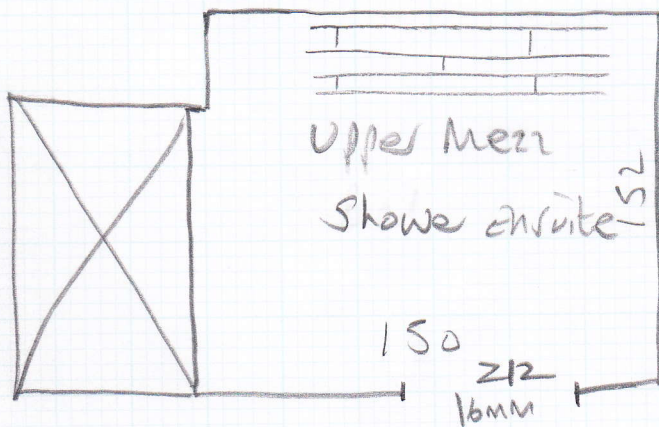

# Knight Tile - KP 105 White faired OAK

mrcarpet

25890  
Job No  
Name Phoenix Design  
Address (Chire fortune)

Tel:  
Sheet 1 of 1

16m<sup>2</sup> Net  
= 6 Boxes

- \* Prime & Screed over 2x Screed with stopgap 700 Superflex
- \* Agree plank Direction with Customer
- \* Apply white mastic all around