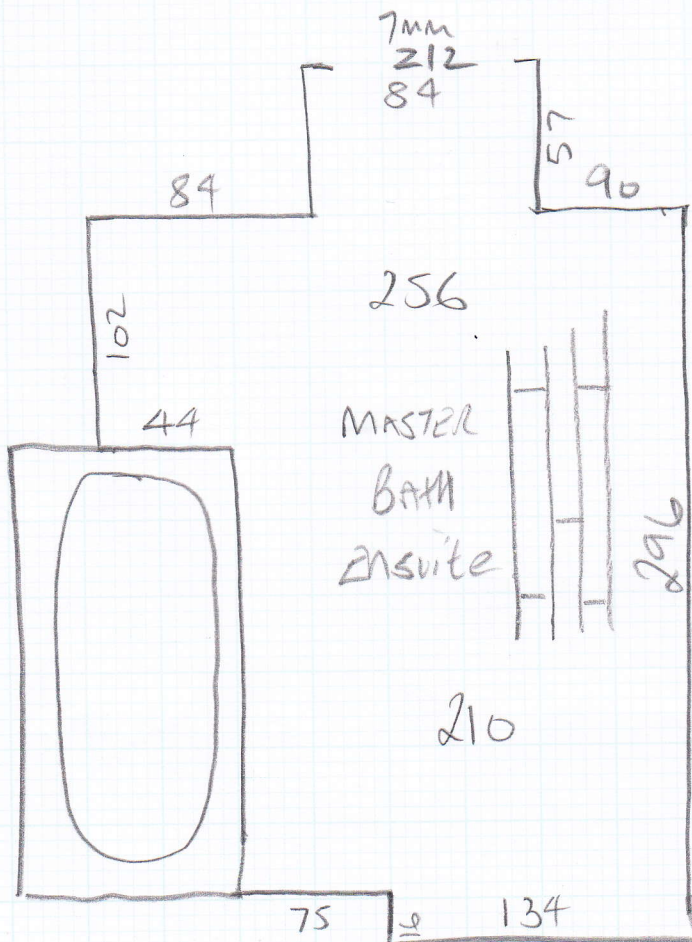

# Knight Tile - KP 105 White faired OAK

mrcarpet

25890  
Job No  
Name Phoenix Design  
Address (Chire fortune)

Tel:  
Sheet 1 of 1

16m<sup>2</sup> Net  
= 6 Boxes

- \* Prime & Screed over 2x Screed with stopgap 700 Superflex
- \* Agree plank Direction with Customer
- \* Apply white mastic all around