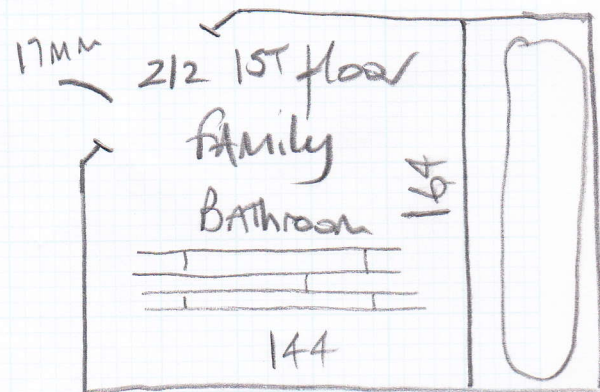

# Knight Tile - KP 105 White faired OAK

mrcarpet

25890  
Job No  
Name Phoenix Design  
Address (Chire fortune)

Tel:  
Sheet 1 of 1

16m<sup>2</sup> Net  
= 6 Boxes

- \* Prime & Screed over 2x Screed with stopgap 700 Superflex
- \* Agree plank Direction with Customer
- \* Apply white mastic all around