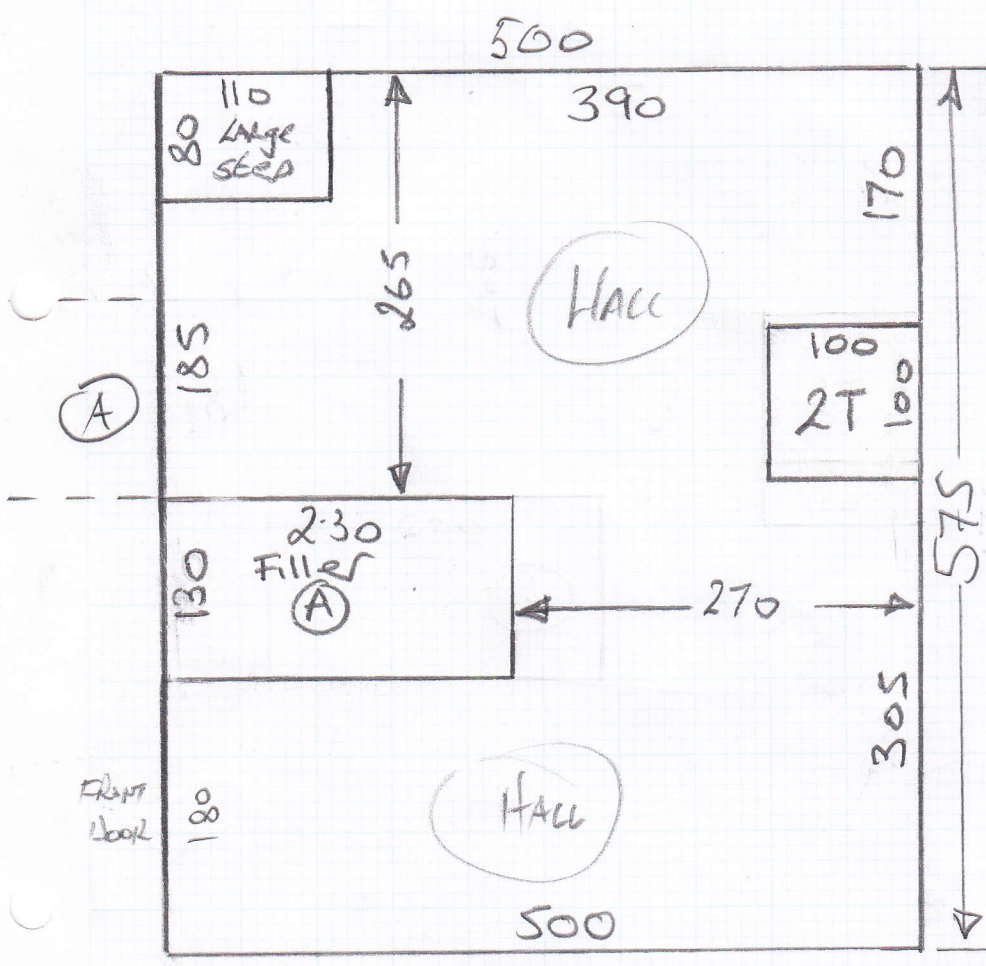

Keys from Catie & WAZLIS
 174 Blompher Rd
 SW3 1HF

mrcarpet
 Job No: P25892
 Name: JEFFREY
 Address: (W.A. Ellis)
 10F2

Royal Victoria Premium
 (Velvet Deluxe 4502)
 - BRANTBRIDGE (Del-890)

575×500

$= 28.75m^2$

* Must Hoover on Completion
 & leave Clean / tidy.

mrcarpet
 Job No: P25892
 Name: JEFFREY (W.A. Ellis)
 Address:
 Tel:
 Sk:

20x2

Re-use
 EXSIE + D/BARS

SKINT
 *THIS END
 as wall drops
 back further

115
 103
 52

575 x 500

493 VERY TIGHT
 O/A
 NOT SQUARE!

E-MAILED 11 AUG 2014