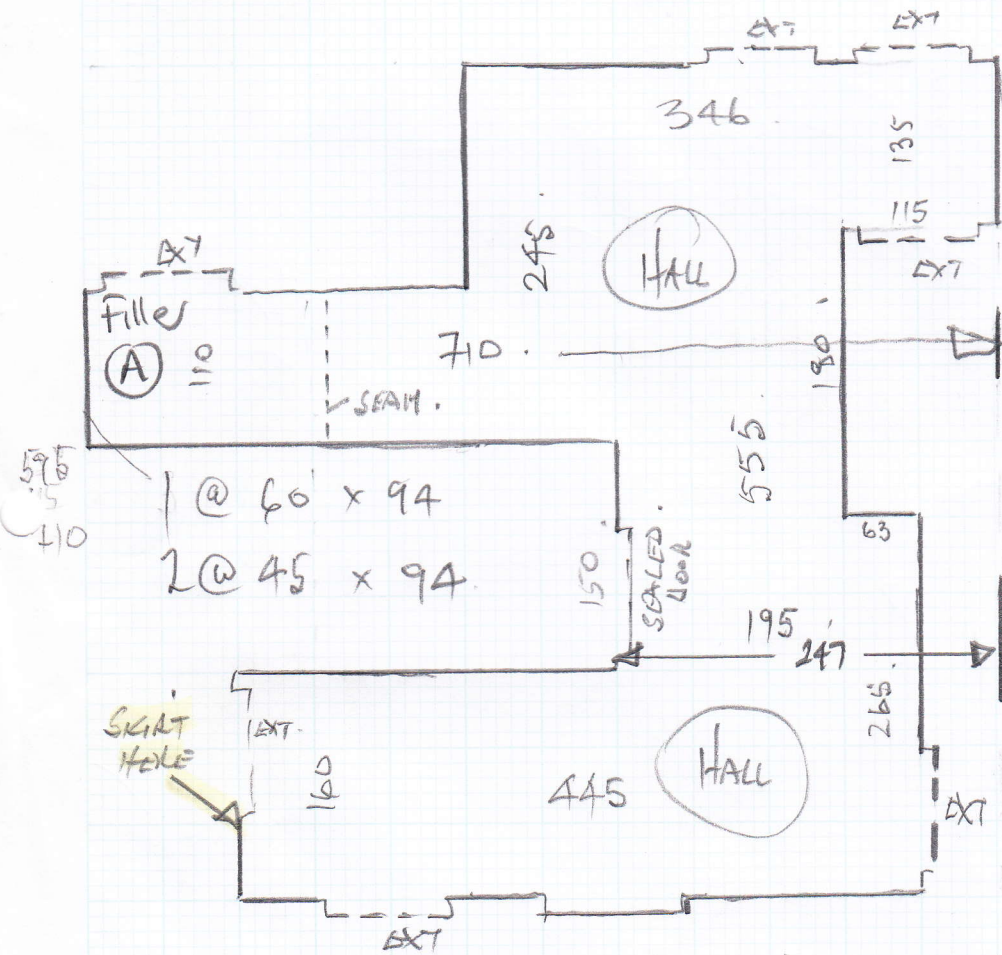

Keys from Catie & WAZLIS
 174 Blompher Rd
 SW3 1HF

mrcarpet
 Job No: P25892
 Name: JEFFREY
 Address: (W.A. Ellis)
 10F2

Royal Victoria Premium
 (Velvet Deluxe 4502)
 - BRANTBRIDGE (Del-890)

575×500

$= 28.75m^2$

* Must Hoover on Completion
 & leave Clean / tidy.

mrcarpet
 Job No: P25892
 Name: JEFFREY (W.A. Ellis)
 Address:
 Tel:
 Sk:

20x2

Re-use
 EXSIE + D/BARS

SKINT
 *THIS END
 as wall drops
 back further

115
 103
 52

575 x 500

493 VERY TIGHT
 O/A
 NOT SQUARE!

E-MAILED 11 AUG 2014