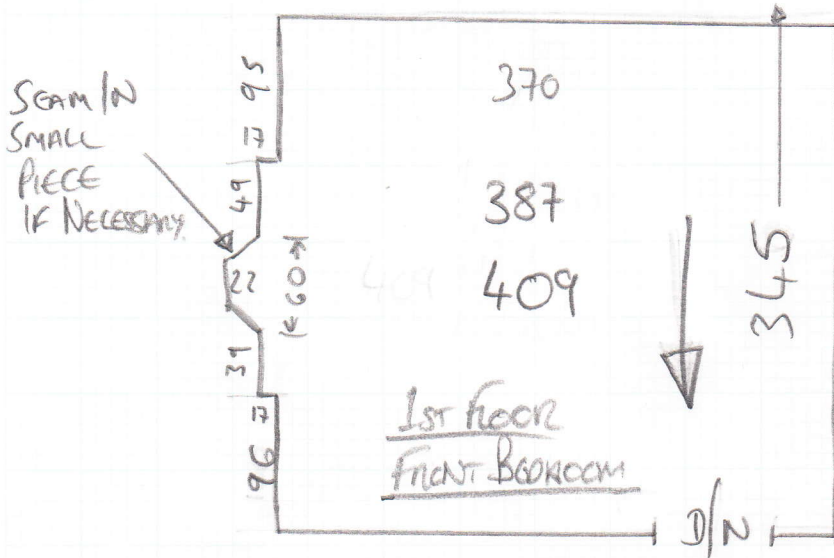

P25895
ROBINSON

10/1

Woodscroft

- WOOD-26

355 x 400

= 14.2m²

Room/s SLIGHTLY SKEWED
NEEDS ALL NEW S/E