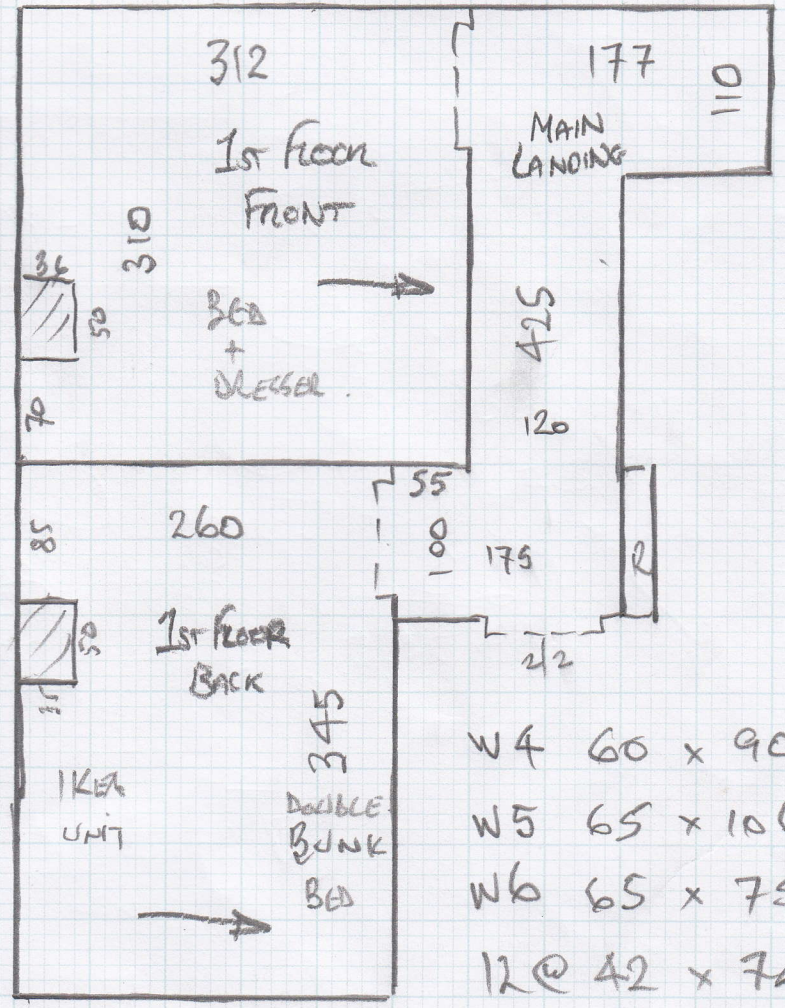

Job No: P25897

Name: WISDOM

Address: (10F3)

Tel: _____
Sheet: _____ of: _____

LONDON LOOP - LL-92

265 x 500

1115 x "

1380 x "

= 69 M2

Job No: P25897
 Name: WISDOM
 Address: 2 of 3
 Tel:
 Sheet: of:

Job No: P25897
 Name: WISDOM
 Address: 30F3
 Tel: _____
 Sheet: _____ of: _____

- ✓ W1 65 x 90
- ✓ W2 70 x 106
- ✓ W3 65 x 75
- 10 @ 45 x 75
- ✓ B/N 45 x 95

14
94
1.8

- W4 60 x 90 ✓
- W5 65 x 106 ✓
- W6 65 x 75 ✓
- 12 @ 42 x 70
- B/N 45 x 95 ✓