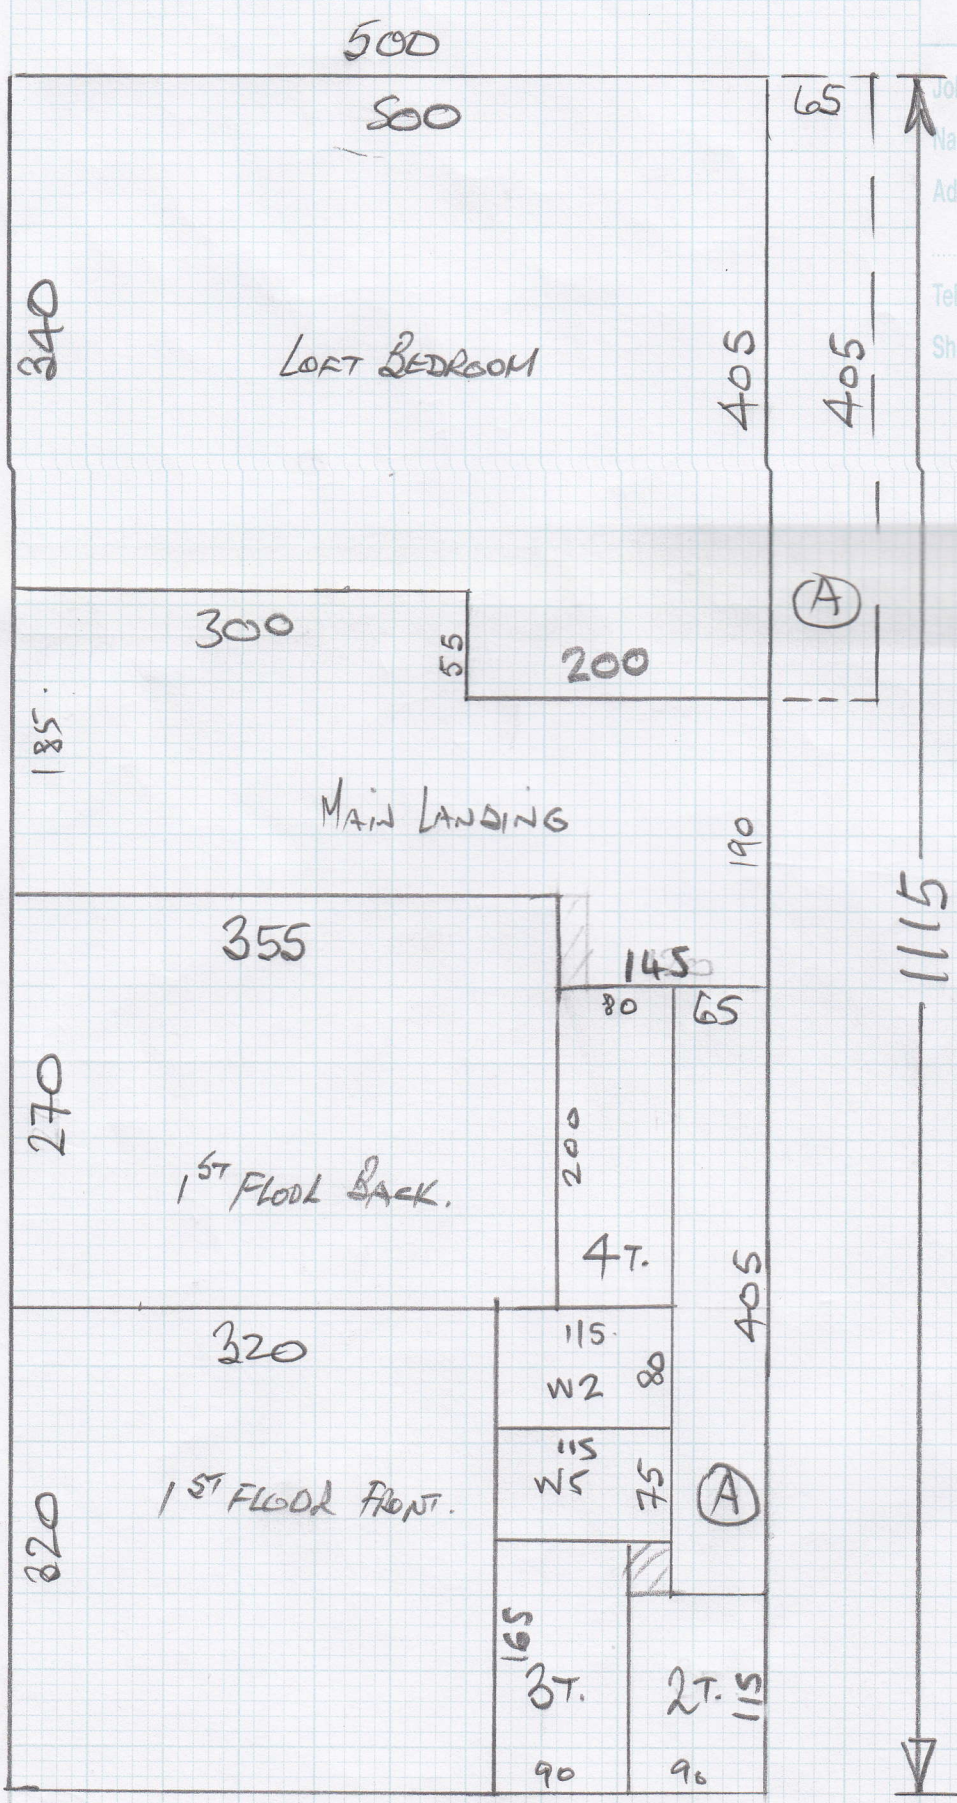

Job No: P25897

Name: WISDOM

Address: (10F3)

Tel: _____
Sheet: _____ of: _____

LONDON LOOP - LL-92

265 x 500

1115 x "

1380 x "

= 69 M2

Job No: P25897
 Name: WISDOM
 Address: 2 of 3
 Tel:
 Sheet: of:

Job No: P25897
 Name: WISDOM
 Address: 30F3
 Tel: _____
 Sheet: _____ of: _____

- ✓ W1 65 x 90
- ✓ W2 70 x 106
- ✓ W3 65 x 75
- 10 @ 45 x 75
- ✓ B/N 45 x 95

14
94
1.8

- W4 60 x 90 ✓
- W5 65 x 106 ✓
- W6 65 x 75 ✓
- 12 @ 42 x 70
- B/N 45 x 95 ✓