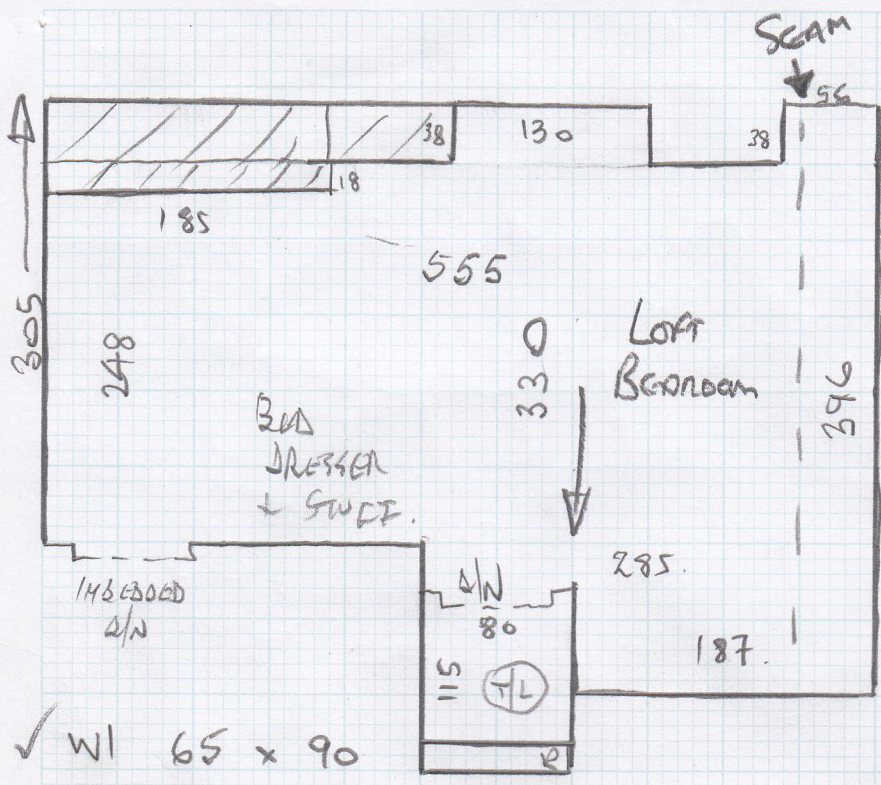

Job No: P25897

Name: WISDOM

Address: (10F3)

Tel: _____
Sheet: _____ of: _____

LONDON LOOP - LL-92

265 x 500

1115 x "

1380 x "

= 69 M2

Job No: P25897
 Name: WISDOM
 Address: 2 of 3
 Tel:
 Sheet: of:

Job No: P25897
 Name: WISDOM
 Address: 30F3
 Tel: _____
 Sheet: _____ of: _____

- ✓ W1 65 x 90
- ✓ W2 70 x 106
- ✓ W3 65 x 75
- 10 @ 45 x 75
- ✓ B/N 45 x 95

14
94
1.8

- W4 60 x 90 ✓
- W5 65 x 106 ✓
- W6 65 x 75 ✓
- 12 @ 42 x 70
- B/N 45 x 95 ✓