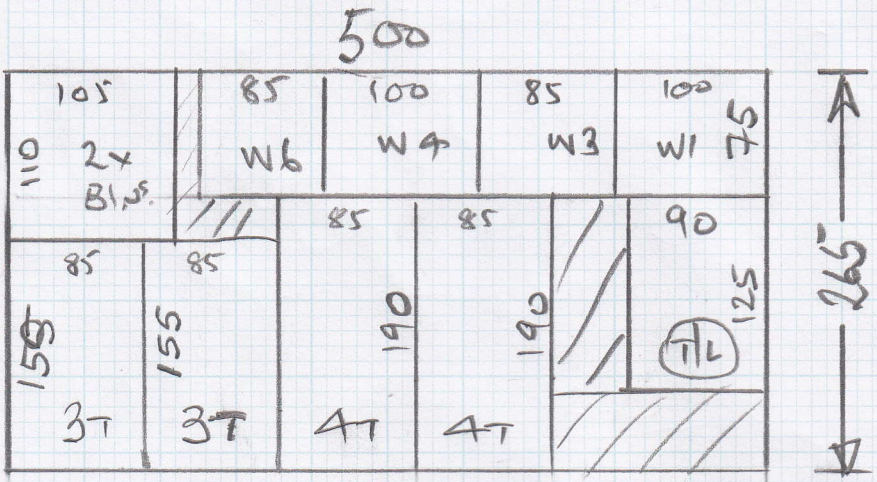

Job No: P25897

Name: WISDOM

Address: (10F3)

Tel: _____
Sheet: _____ of: _____

LONDON LOOP - LL-92

265 x 500

1115 x "

1380 x "

= 69 M2

Job No: P25897
 Name: WISDOM
 Address: 2 of 3
 Tel:
 Sheet: of:

Job No: P25897
 Name: WISDOM
 Address: 30F3
 Tel: _____
 Sheet: _____ of: _____

- ✓ W1 65 x 90
- ✓ W2 70 x 106
- ✓ W3 65 x 75
- 10 @ 45 x 75
- ✓ B/N 45 x 95

14
94
1.8

- W4 60 x 90 ✓
- W5 65 x 106 ✓
- W6 65 x 75 ✓
- 12 @ 42 x 70
- B/N 45 x 95 ✓