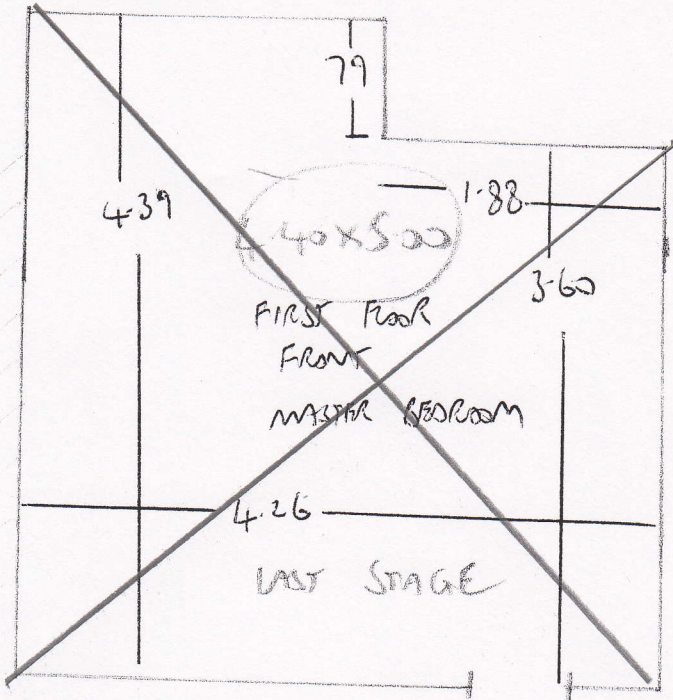

P25899

CUNDAU

61 MEXFIELD ROAD
SWIS BRG

1 of 1

STOCK TWIST 50
Col. Polar Grey

= 320x400

* This Room only
For Now

TOP FLOOR REAR