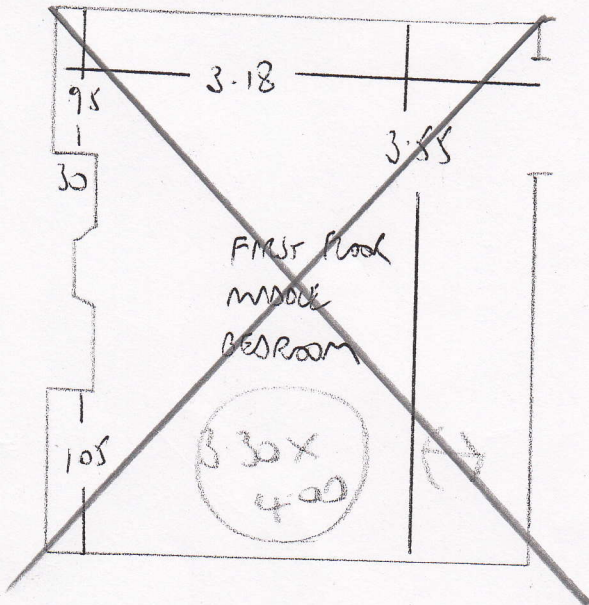

P25899

CUNDAU

61 MEXFIELD ROAD
SWIS BRG

1 of 1

STOCK TWIST 50
Col. Polar Grey

= 320x400

* This Room only
For Now

TOP FLOOR REAR