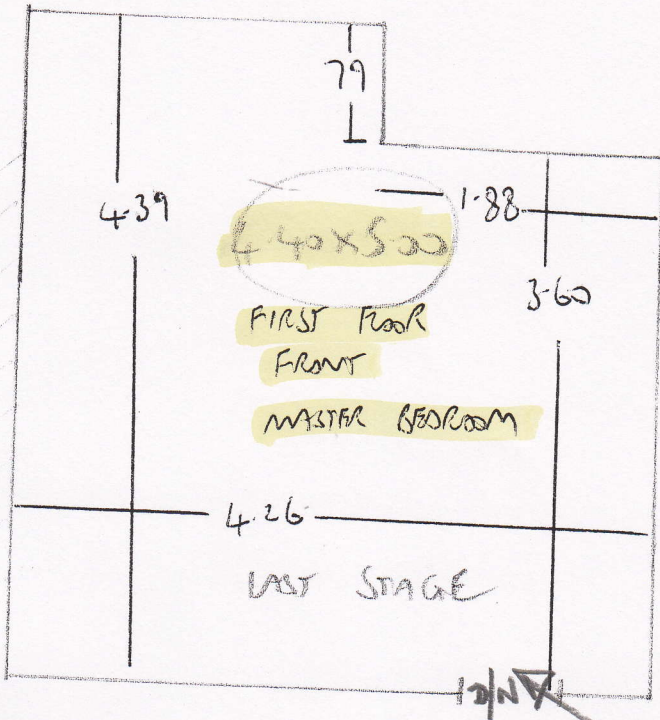

P25900
 CUNDALL
 61 MEXFIELD ROAD
 SWIS BRG

1 of 1

Stock Twist 50
Col. Polar Grey.

TOP FLOOR REAR

Already fitted P25899