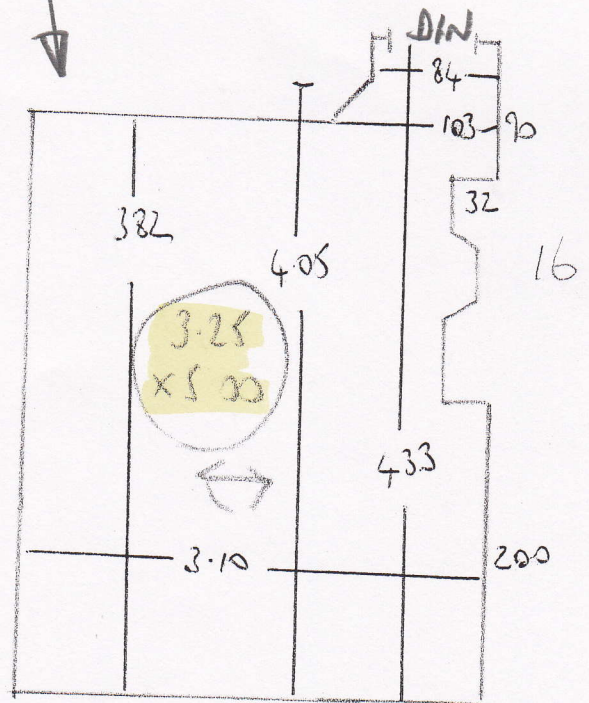

P25900
 CUNDALL
 61 MEXFIELD ROAD
 SWIS BRG

1 of 1

Stock Twist 50
Col. Polar Grey.

TOP FLOOR REAR

Already fitted P25899