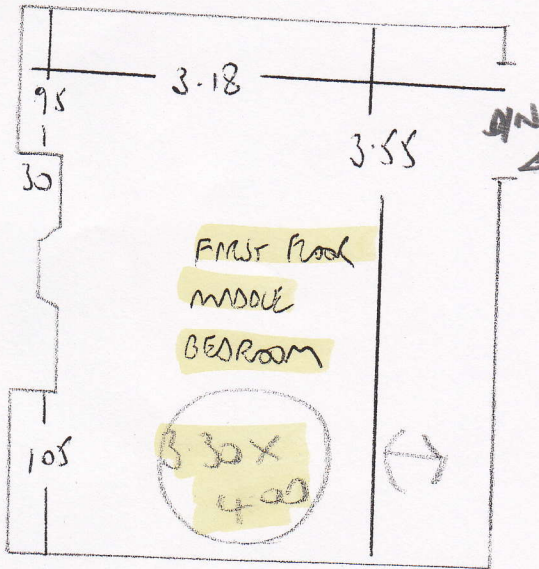

P25900
 CUNDALL
 61 MEXFIELD ROAD
 SWIS BRG

1 of 1

Stock Twist 50
Col. Polar Grey.

TOP FLOOR REAR

Already fitted P25899