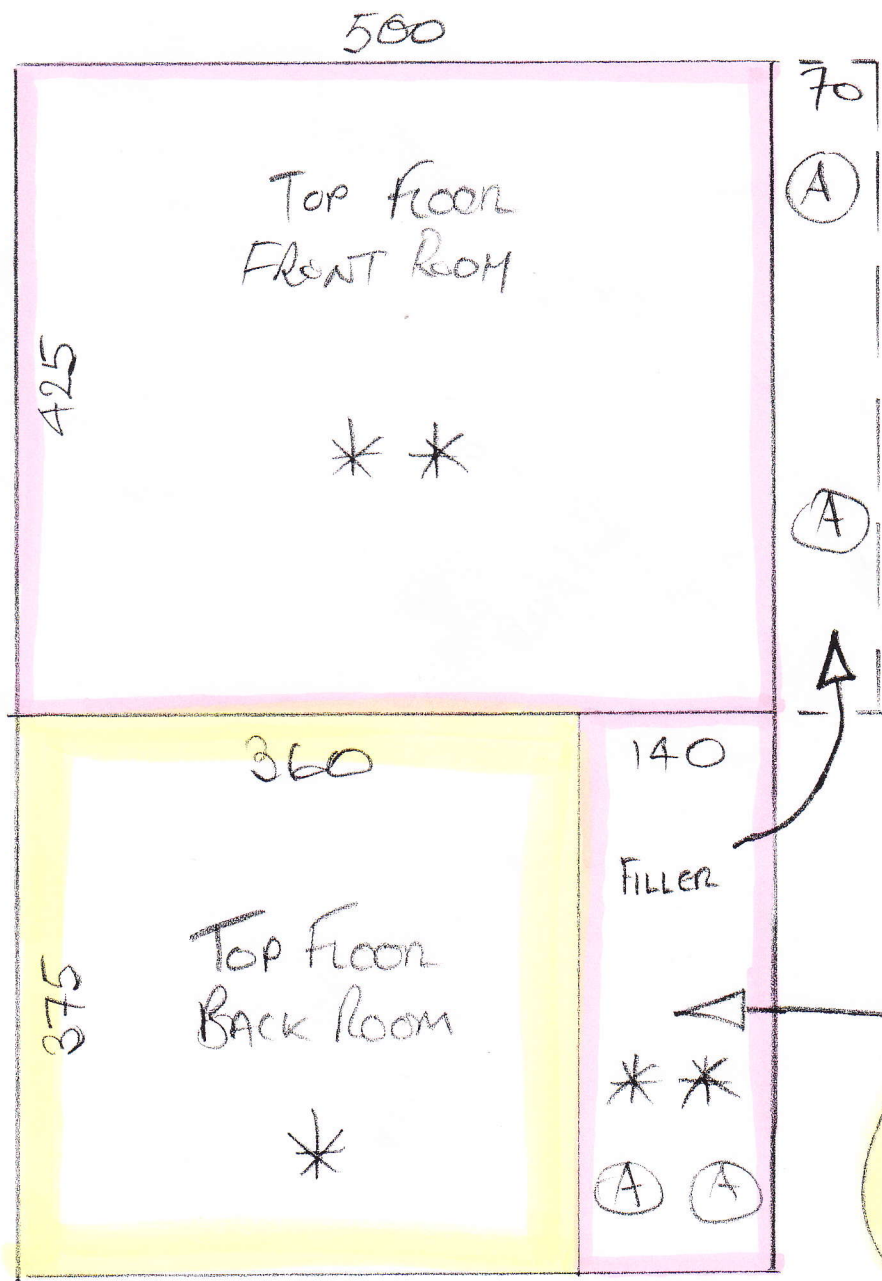

PHASE 1 = *

PHASE 2 = **

P2590S
AUBROW

1 of 2

Stock Natural 4
- MIX 120

425 x 500
375 x 500
330 x 500
1130 x 500

= 56.5m²

MARK UP THIS
PIECE ON PHASE 1
& STORE @ W/H
UNTIL PHASE 2

* ASK CUSTOMER
IF THEY WOULD
LIKE TO KEEP THIS
WASTE AS IT IS THE
LAST STOCK OF THIS
CARPET!

P2590S
ALBROW

2 of 2

PHASE 1 = *

PHASE 2 = **

FRONT