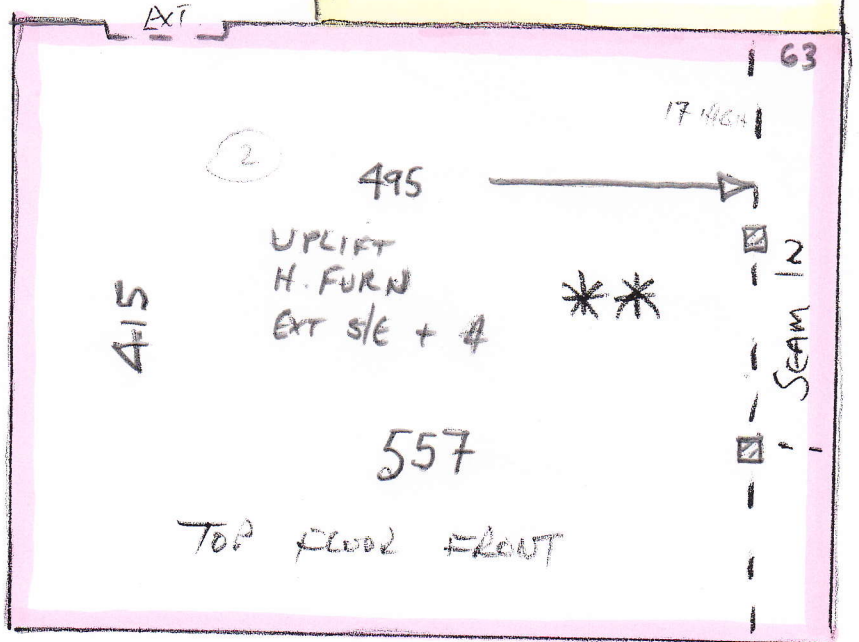

PHASE 1 = *

PHASE 2 = **

P2590S
AUBROW

1 of 2

Stock Natural 4
- MIX 120

425 x 500
375 x 500
330 x 500
1130 x 500

= 56.5m²

MARK UP THIS
PIECE ON PHASE 1
& STORE @ W/H
UNTIL PHASE 2

* ASK CUSTOMER
IF THEY WOULD
LIKE TO KEEP THIS
WASTE AS IT IS THE
LAST STOCK OF THIS
CARPET!

P2590S
ALBROW

2 of 2

PHASE 1 = *

PHASE 2 = **

FRONT