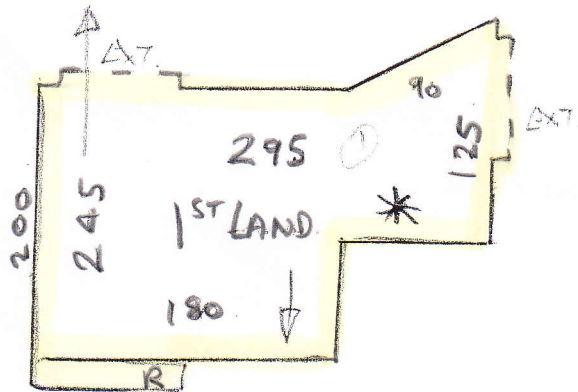

PHASE 1 = *

PHASE 2 = **

P2590S
AUBROW

1 of 2

Stock Natural 4
- MIX 120

425 x 500
375 x 500
330 x 500
1130 x 500

= 56.5m²

MARK UP THIS
PIECE ON PHASE 1
& STORE @ W/H
UNTIL PHASE 2

* ASK CUSTOMER
IF THEY WOULD
LIKE TO KEEP THIS
WASTE AS IT IS THE
LAST STOCK OF THIS
CARPET!

P2590S
ALBROW

2 of 2

PHASE 1 = *

PHASE 2 = **

FRONT