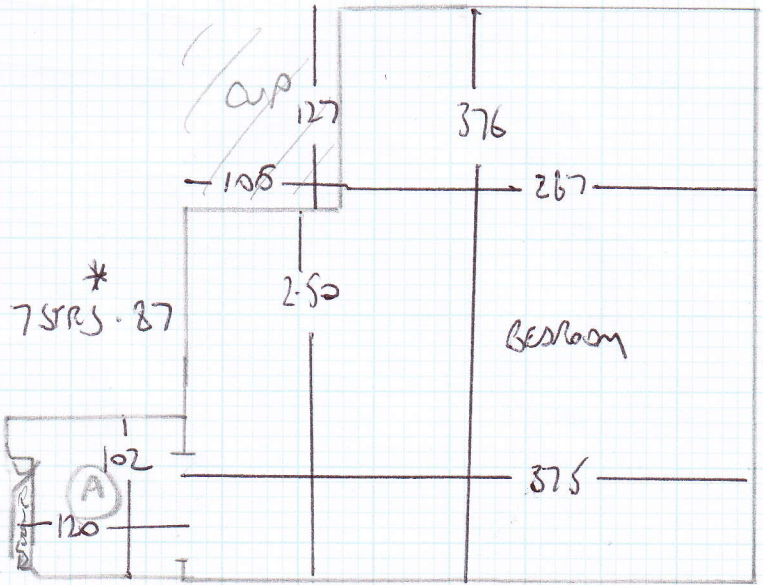

500

mrcarpets  
 Job No: P25917  
 Name: BOURNE  
 Address: FLAT 4 - 43 WATER ROAD SWIS  
 Tel:  
 Sheet: 1 of 2

CUT PLAN.  
 805 x 500  
LIVING ROOM  
 410 x 500  
 1215 x "

= 60.75M<sup>2</sup>.

STOCK NATURAL 5  
- EDE 16

Job No: P25917  
 Name: BOURNE  
 Address: FIAT4- 43 WERTER RD  
 SW15

Tel: 2042  
 She:

+ Cupboard  
 @ 325 x 145  
 (4200 FELT U/LAY HERE ONLY)

5 STRS - 81

\* 7 STRS - 87