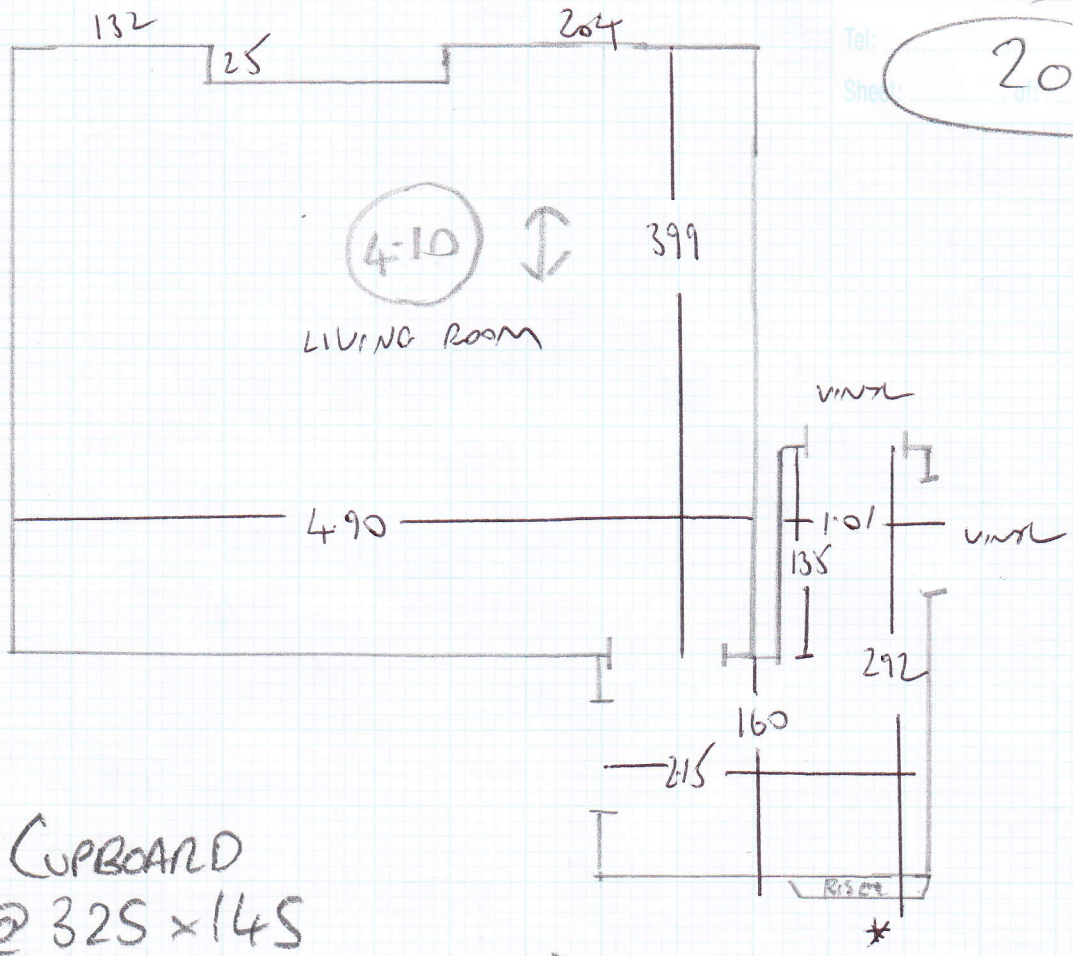

500

mrcarpets  
 Job No: P25917  
 Name: BOURNE  
 Address: FLAT 4 - 43 WATER ROAD SWIS  
 Tel:  
 Sheet: 1 of 2

CUT PLAN.  
 805 x 500  
LIVING ROOM  
 410 x 500  
 1215 x "

= 60.75M<sup>2</sup>.

STOCK NATURAL 5  
- EDE 16

Job No: P25917  
 Name: BOURNE  
 Address: FIAT4- 43 WERTER RD  
 SW15

Tel: 2042  
 She:

+ Cupboard  
 @ 325 x 145  
 (4200 FELT U/LAY HERE ONLY)

5 STRS - 81

\* 7 STRS - 87