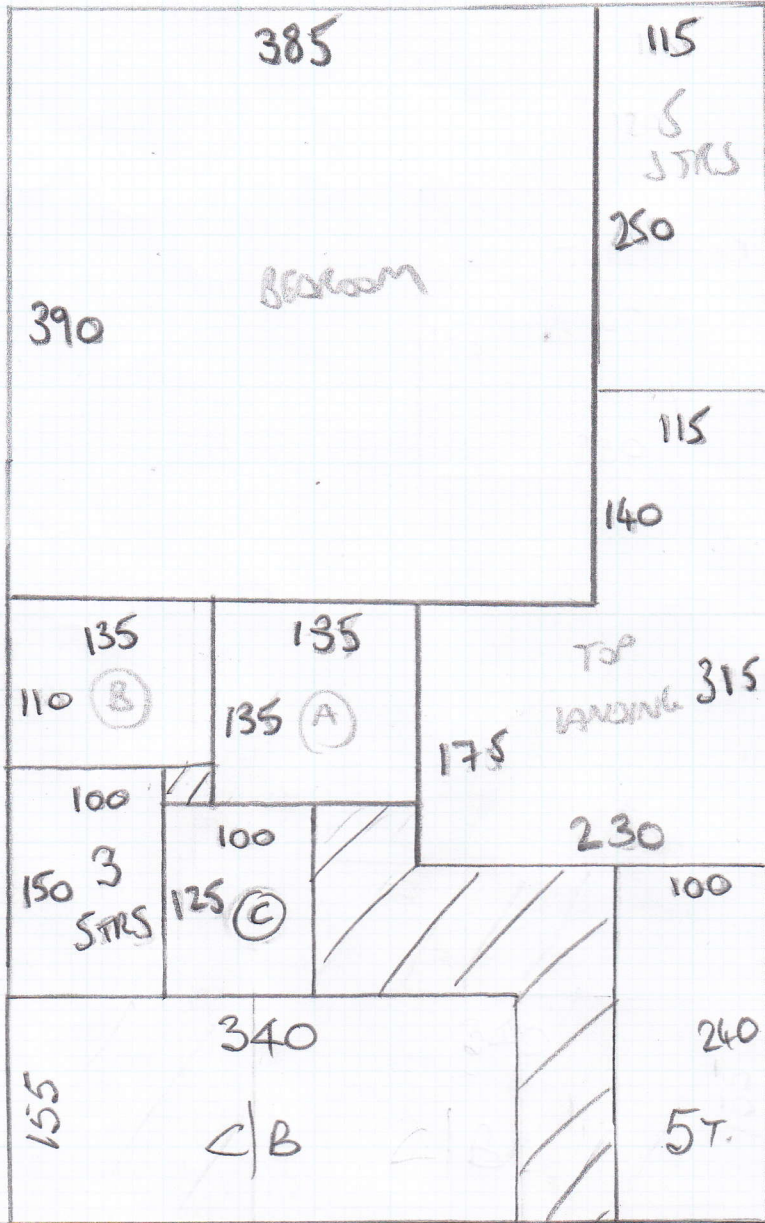

500

mrcarpets  
 Job No: P25917  
 Name: BOURNE  
 Address: FLAT 4 - 43 WATER ROAD SWIS  
 Tel:  
 Sheet: 1 of 2

CUT PLAN.  
 805 x 500  
LIVING ROOM  
 410 x 500  
 1215 x "

= 60.75M<sup>2</sup>.

STOCK NATURAL 5  
- EDE 16

Job No: P25917  
 Name: BOURNE  
 Address: FIAT4- 43 WERTER RD  
 SW15

Tel: 2042  
 She:

+ Cupboard  
 @ 325 x 145  
 (4200 FELT U/LAY HERE ONLY)

5 STRS - 81

\* 7 STRS - 87