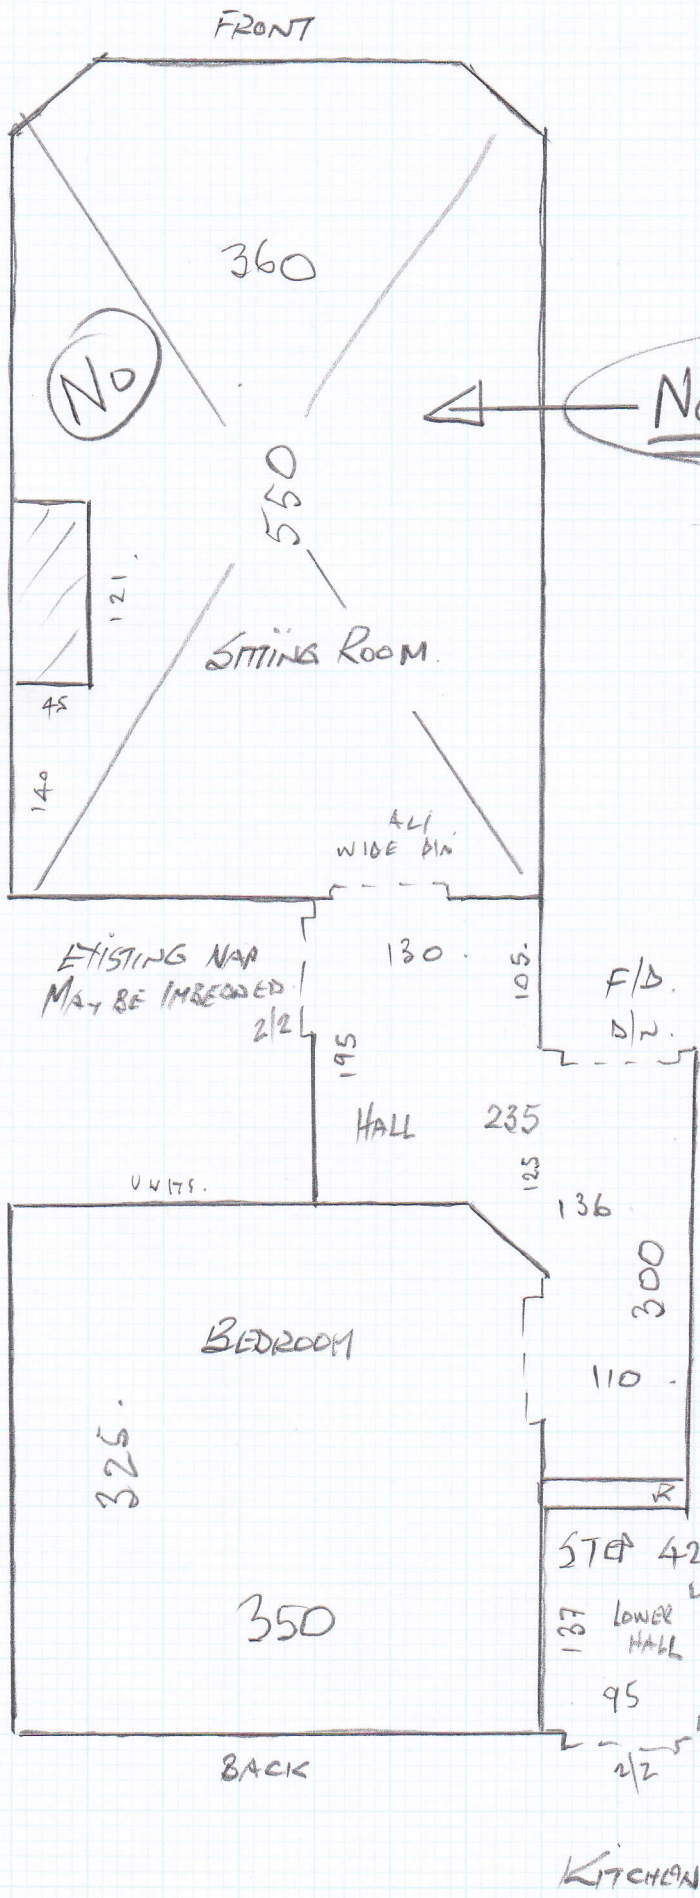

LONDON TWIST  
- AVON

mrcarpet  
Job No: P25925  
Name: GIBSON  
Address: 10F2  
Tel:  
Sheet: of:

BEDROOM  
335 x 400  
LIT PLAN  
415 x 400  
750 x "

= 30M<sup>2</sup>.  
1/2M<sup>2</sup> 25M<sup>2</sup>.

Job No: P25925

Name: GILSON

Address:

20F2

Tel:

Sheet: of:

← Not this room

Letter to [unclear]  
 Better [unclear]  
 Plan 4-5 x 400  
 [unclear]  
 [unclear]