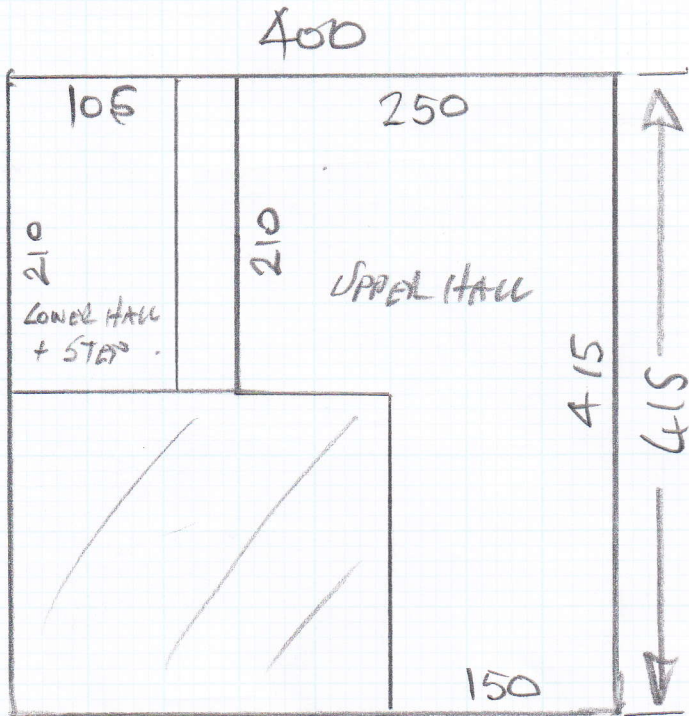

LONDON TWIST  
- AVON

mrcarpet  
Job No: P25925  
Name: GIBSON  
Address: 10F2  
Tel:  
Sheet: of:

BEDROOM  
335 x 400  
LIT PLAN  
415 x 400  
750 x "

= 30M<sup>2</sup>.  
1/2M<sup>2</sup> 25M<sup>2</sup>.

Job No: P25925

Name: GILSON

Address:

20F2

Tel:

Sheet: of:

← Not this room

Letter to [unclear]  
 Better [unclear]  
 Plan 4-5 x 400  
 [unclear]  
 [unclear]