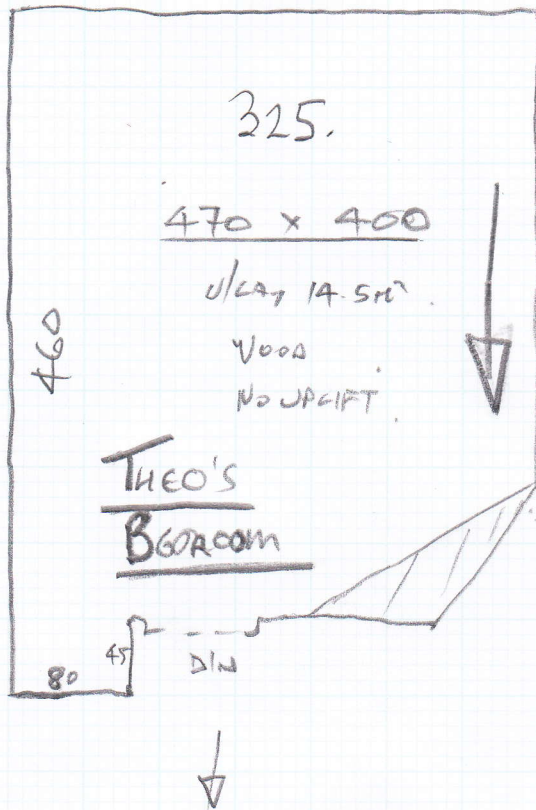

mrcarpets  
Job No: P25926  
Name: DAVIES  
Address: (10F1)  
Tel:  
Sheet: of

HAVANA  
- HAVOLA  
470 x 400  
= 18.8m²