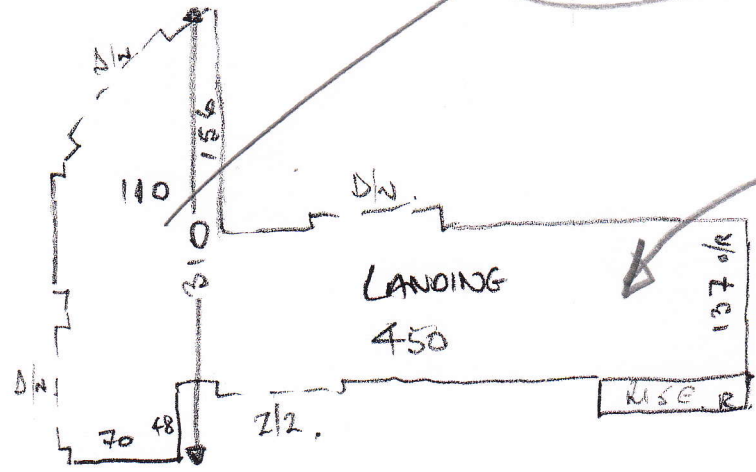

P25931
ANDERSON

1 of 2

STOCK NATURAL 5

- EDE 16

385 x 500

= 19.25m²

11/9

Replace all areas originally fitted as this Carpet is from a different batch from the original & therefore it won't colour match. (There is no more stock of this Carpet)

* Must remove old D/Bar on 1st floor landing where old door has been removed

P25931
ANDERSON

2 of 2

Remove
old D/BAR
from here

* MUST be
fitted in
one piece

- 6 @ 42 x 87
- 14 L 115 x 90 ✓
- 14 L 110 x 90 ✓
- 5 @ 42 x 87
- B/N 45 x 110