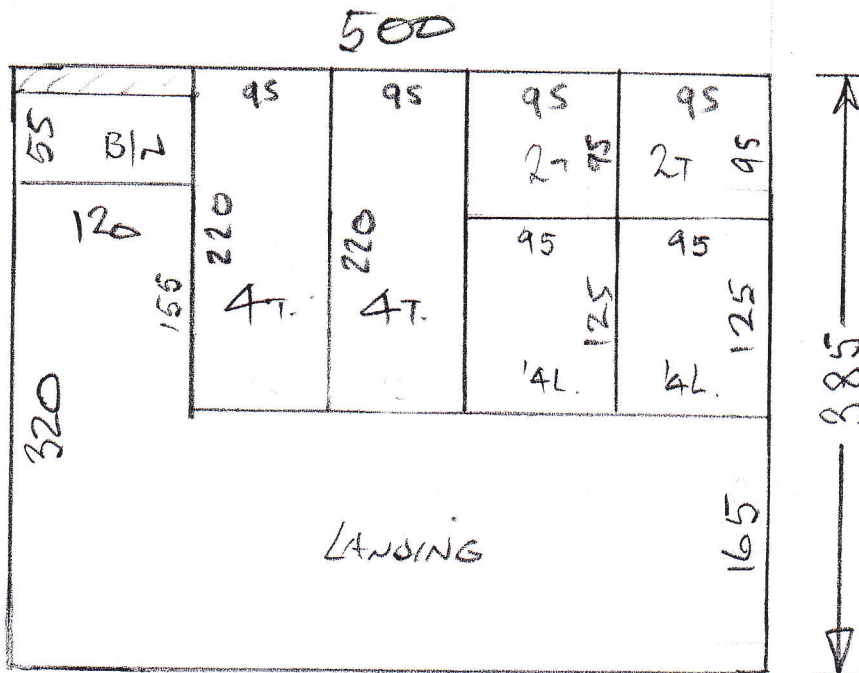

P25931
ANDERSON

1 of 2

STOCK NATURAL 5

- EDE 16

385 x 500

= 19.25m²

11/9

Replace all areas originally fitted as this Carpet is from a different batch from the original & therefore it won't colour match. (There is no more stock of this Carpet)

* Must remove old D/Bar on 1st floor landing where old door has been removed

P25931
ANDERSON

2 of 2

Remove
old D/BAR
from here

* MUST be
fitted in
one piece

- 6 @ 42 x 87
- 14 L 115 x 90 ✓
- 14 L 110 x 90 ✓
- 5 @ 42 x 87
- B/N 45 x 110