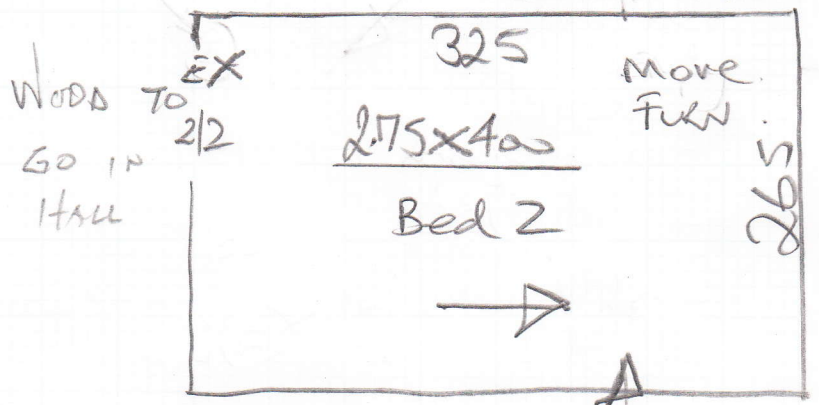

Finework/Stock NAT1 - FIN109

mrcarpets
Job No: P25935
Name: Wickham
Address:

Tel:
Sheet:

1 of 2

P25935
Wickham

Lot 2

UPLIFT CARPET only
EXE S/E + U/LAY
Move furniture

UPLIFT CARPET only
EXE S/E + U/LAY
FURNITURE

Re-use U/LAY
in these rooms

Conc floors
EX S/E + U/LAY

FAXED 27 JUN 2012