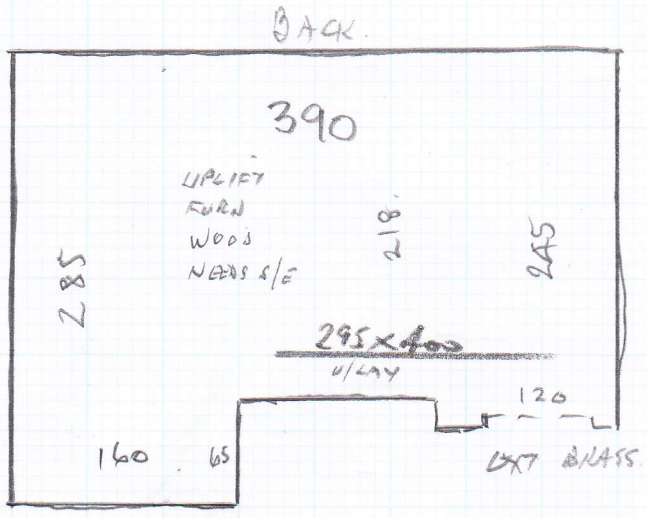

Job No: P25937
Name: Lees - Buckley

Address:

Tel:

Sheet: of

1 of 1

Back Bedroom

Westend Prestige
Col. Turmeric

= 295 x 400