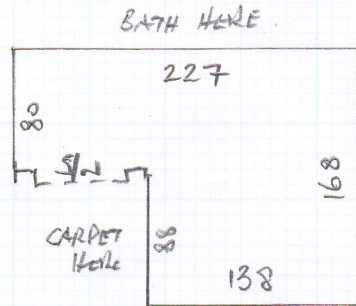

London Twist - Avon

micarpet

Job No: P25939

Name: Sutton

Address:

Tel:

Sheet:

10f1

EN-SUITE BATHROOM (CARPET)

Ultimate Design - 82 Barcelona

1ST FLOOR BATHROOM (VINYL)

= 240x200

NEEDS HARDBOARD

23-9