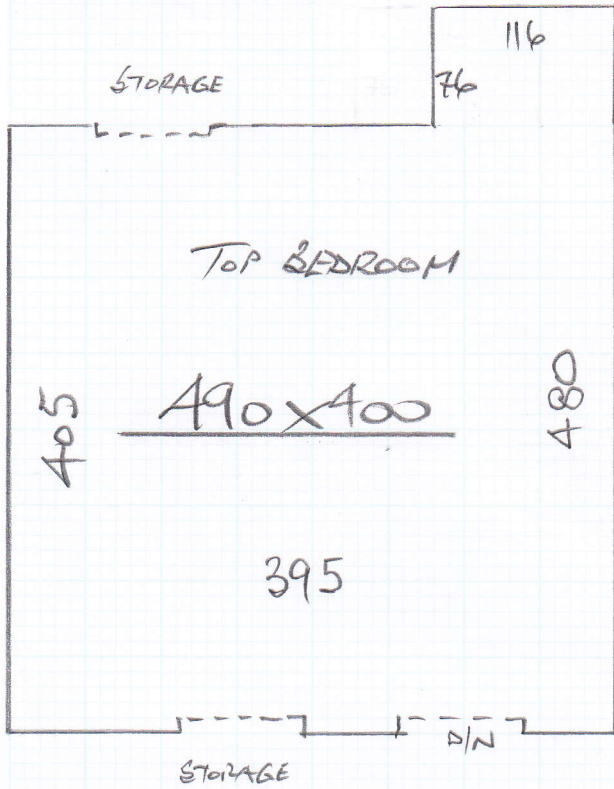

London Twist - Avon

micarpet

Job No: P25939

Name: Sutton

Address:

Tel:

Sheet:

10f1

EN-SUITE BATHROOM (CARPET)

Ultimate Design - 82 Barcelona

1ST FLOOR BATHROOM (VINYL)

= 240x200

NEEDS HARDBOARD

23-9