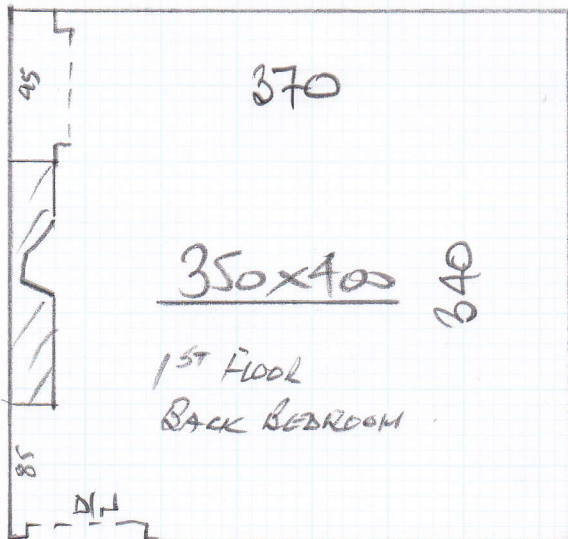

London Twist - Avon

micarpet

Job No: P25939

Name: Sutton

Address:

Tel:

Sheet:

10f1

EN-SUITE BATHROOM (CARPET)

Ultimate Design - 82 Barcelona

1ST FLOOR BATHROOM (VINYL)

= 240x200

NEEDS HARDBOARD

23-9