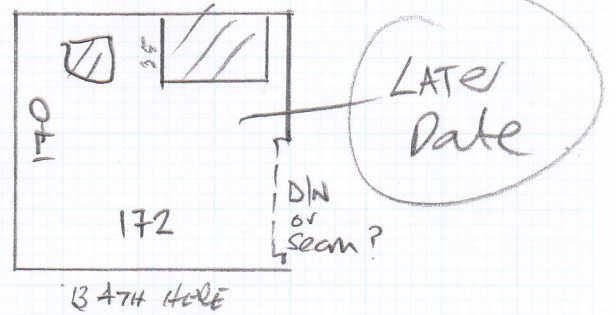

London Twist - Avon

micarpet

Job No: P25939

Name: Sutton

Address:

Tel:

Sheet:

10f1

EN-SUITE BATHROOM (CARPET)

Ultimate Design - 82 Barcelona

1ST FLOOR BATHROOM (VINYL)

= 240x200

NEEDS HARDBOARD

23-9