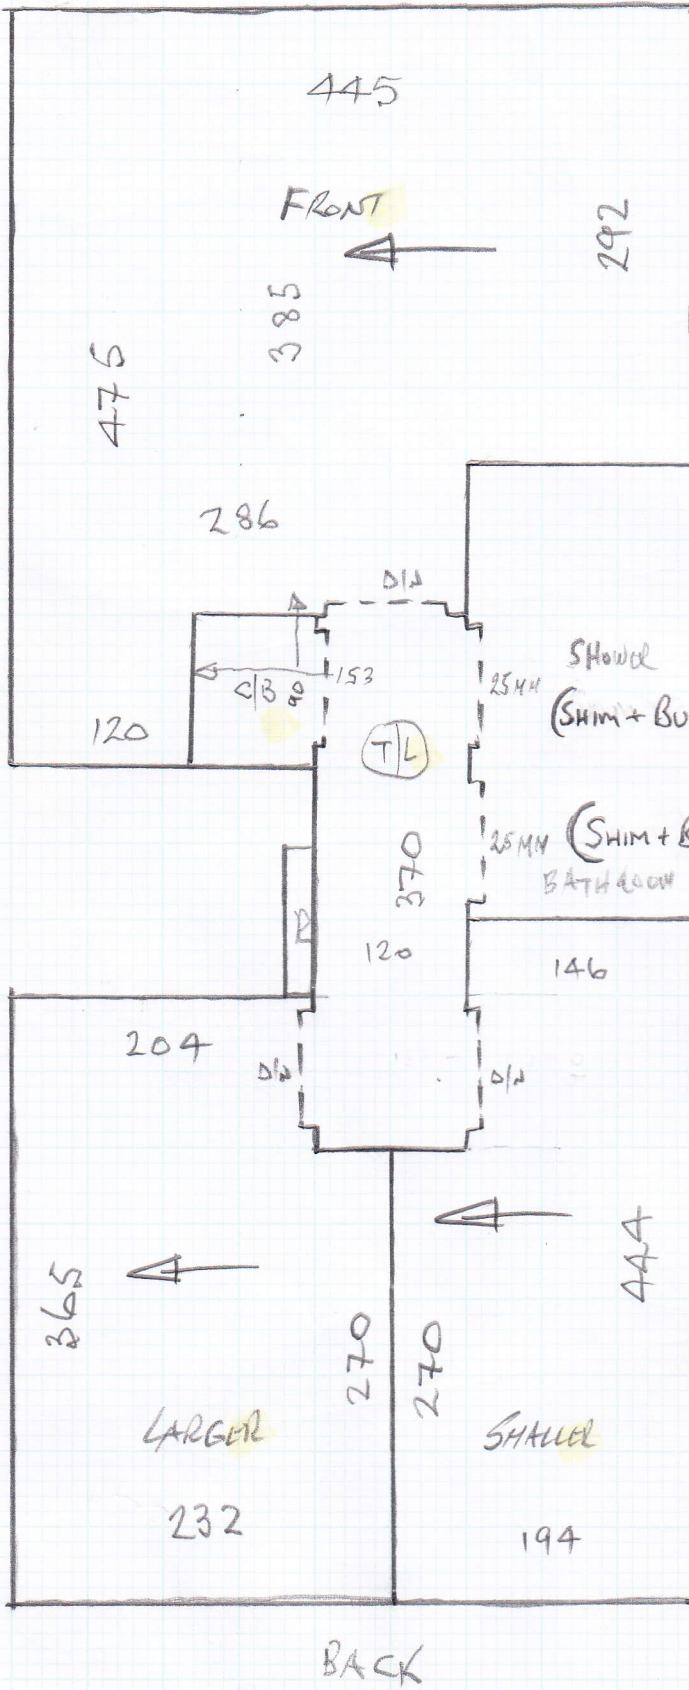

Job No: P25944
Name: JASSEB

Address: 10K4

Tel: FAUX SILK - FAVO27

1ST FLOOR FRONT

455 x 500

CUT PLAN

600 x 500

455 x 500

450 x 500

1960 x "

= 98 M²

Ordered 1 Roll

Wider x 500m

Job No: P25944
Name: JASSEB
Address:
Tel:
Sheet:

2014

TOP FLOOR

mrcarpets
 Job No: P25946
 Name: JASSOB
 Address:
 Tel:
 Sheet:
 3 of 4

- 6 @ 43 x 76
- 17/1 96 x 160
- 6 @ 42 x 76

1st Floor

Job No: P25944
Name: JASSER
Address:
Tel:
Sheet:

40x4

5 @ 43 x 79
H/L 105 x 162
7 @ 44 x 77

****Please cut 'Cut Plan 1' – 6.00 x 5.00m off last****