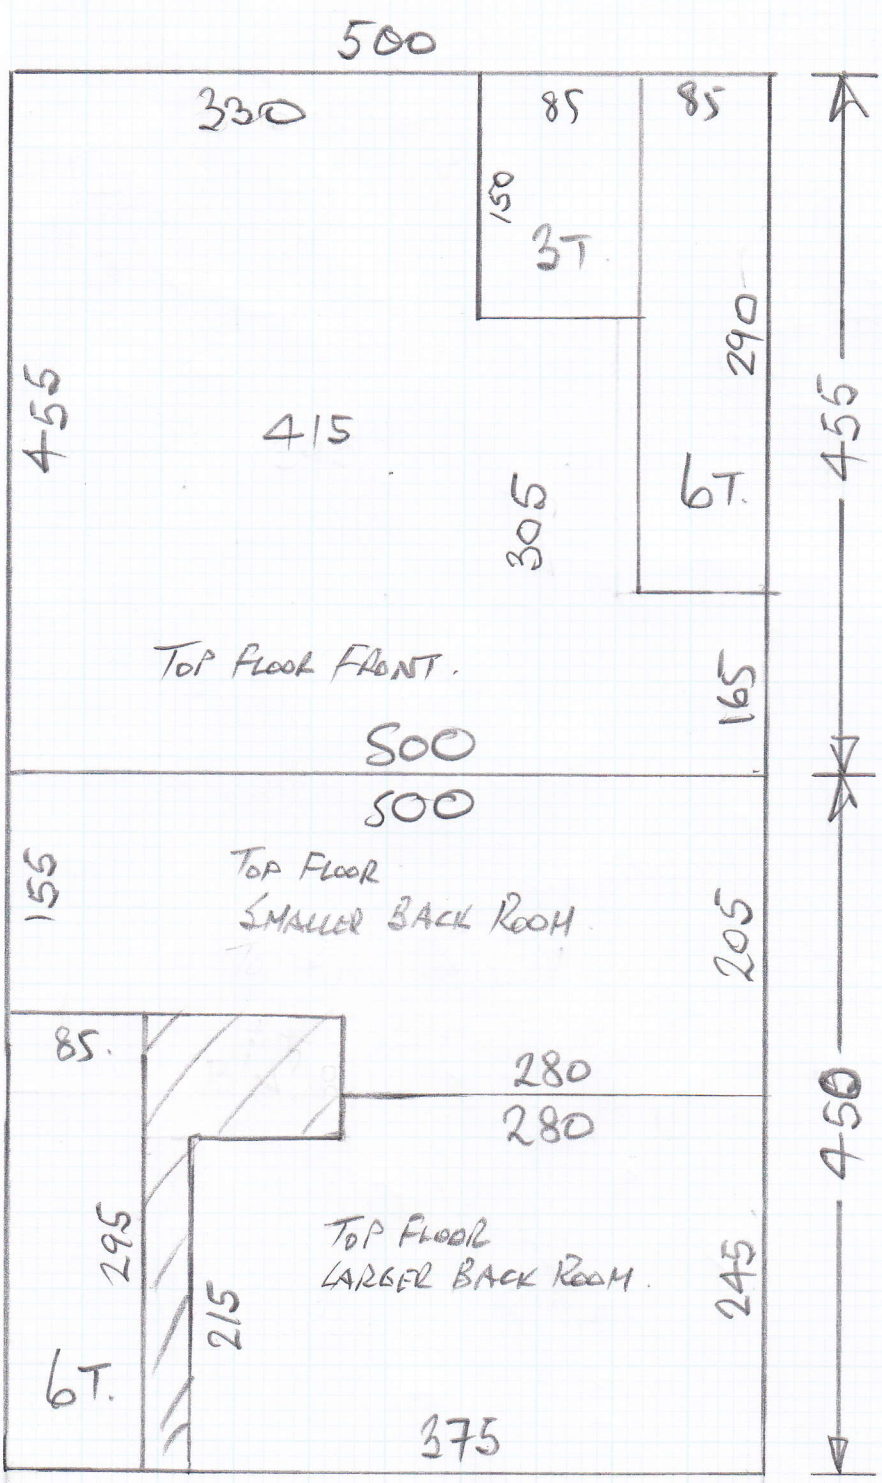

Job No: P25944
Name: JASSEB

Address: 10K4

Tel: FAUX SILK - FAVO27

1ST FLOOR FRONT

455 x 500

CUT PLAN

600 x 500

455 x 500

450 x 500

1960 x "

= 98 M²

Ordered 1 Roll

Wider x 500m

Job No: P25944
Name: JASSEB
Address:
Tel:
Sheet:

2014

TOP FLOOR

mrcarpet
DESIGNS FOR FLOORS

70 Lower Richmond Road
Putney
SW15 1LL

Tel Nr: 020-8789 3133
Fax Nr: 020-8780 2140

ROLL BREAKDOWN

Job No: P25944
Customer Name: Jasseb
Carpet: Faux Silk
Colour: FAU027

Roll Size	20.00 x 5.00m
1st Floor Front Bed	4.55 x 5.00m
Cut Plan 1	6.00 x 5.00m
Cut Plan 2	4.55 x 5.00m
Cut Plan 3	4.50 x 5.00m
Balance left over	0.40 x 5.00m

****Please cut 'Cut Plan 1' – 6.00 x 5.00m off last****