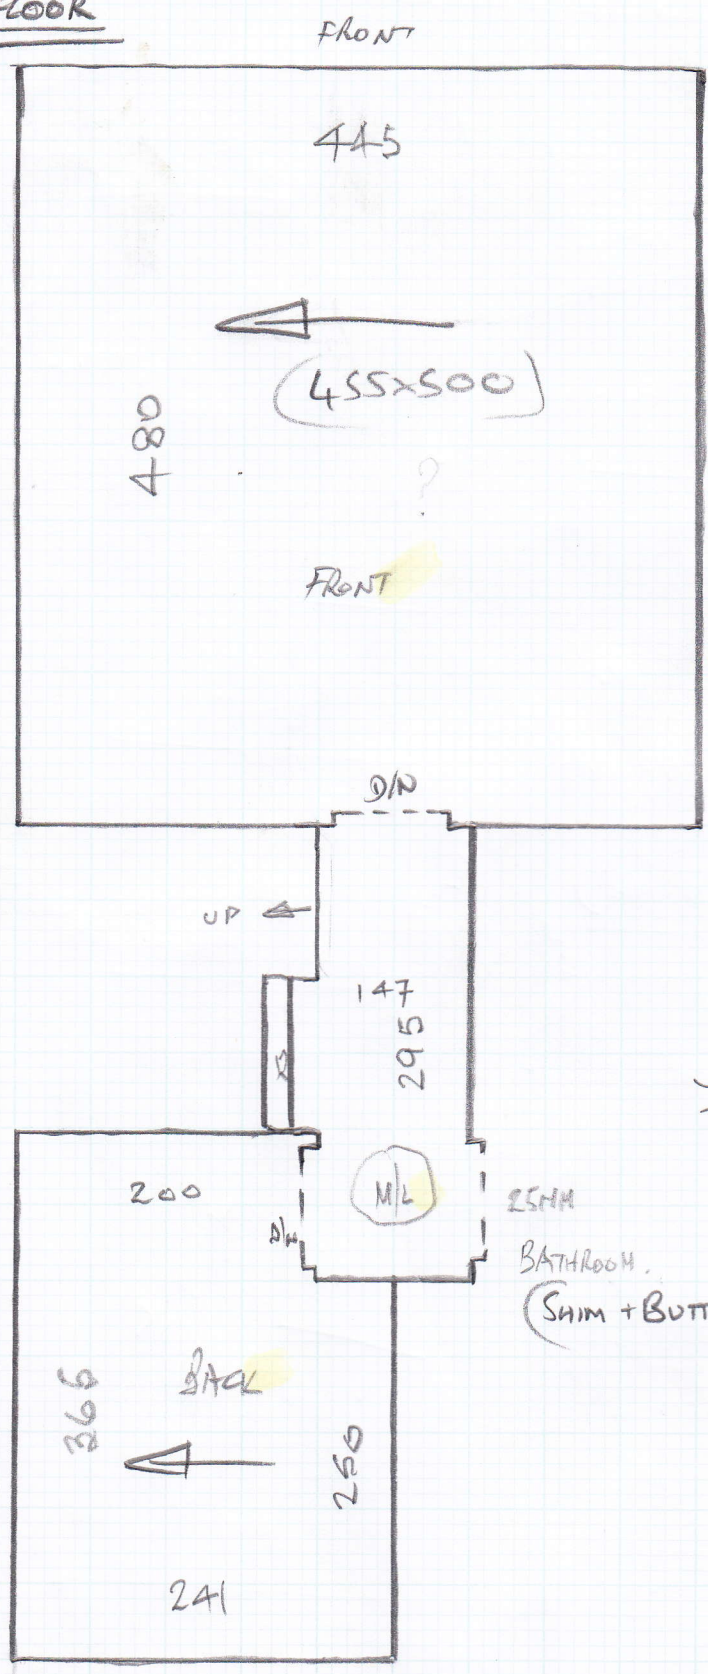

450 x 500

1960 x "

= 98 M²

Ordered 1 Roll

Wider x 500m

Job No: P25944
Name: JASSEB
Address:
Tel:
Sheet:

2014

TOP FLOOR

mrcarpets
 Job No: P25946
 Name: JASSOB
 Address:
 Tel:
 Sheet:
 3 of 4

- 6 @ 43 x 76
- 17/1 96 x 160
- 6 @ 42 x 76

1st Floor

Job No: P25944
Name: JASSER
Address:
Tel:
Sheet:

40x4

5 @ 43 x 79
H/L 105 x 162
7 @ 44 x 77

mrcarpet
DESIGNS FOR FLOORS

70 Lower Richmond Road
Putney
SW15 1LL

Tel Nr: 020-8789 3133
Fax Nr: 020-8780 2140

ROLL BREAKDOWN

Job No: P25944
Customer Name: Jasseb
Carpet: Faux Silk
Colour: FAU027

Roll Size	20.00 x 5.00m
1st Floor Front Bed	4.55 x 5.00m
Cut Plan 1	6.00 x 5.00m
Cut Plan 2	4.55 x 5.00m
Cut Plan 3	4.50 x 5.00m
Balance left over	0.40 x 5.00m

****Please cut 'Cut Plan 1' – 6.00 x 5.00m off last****