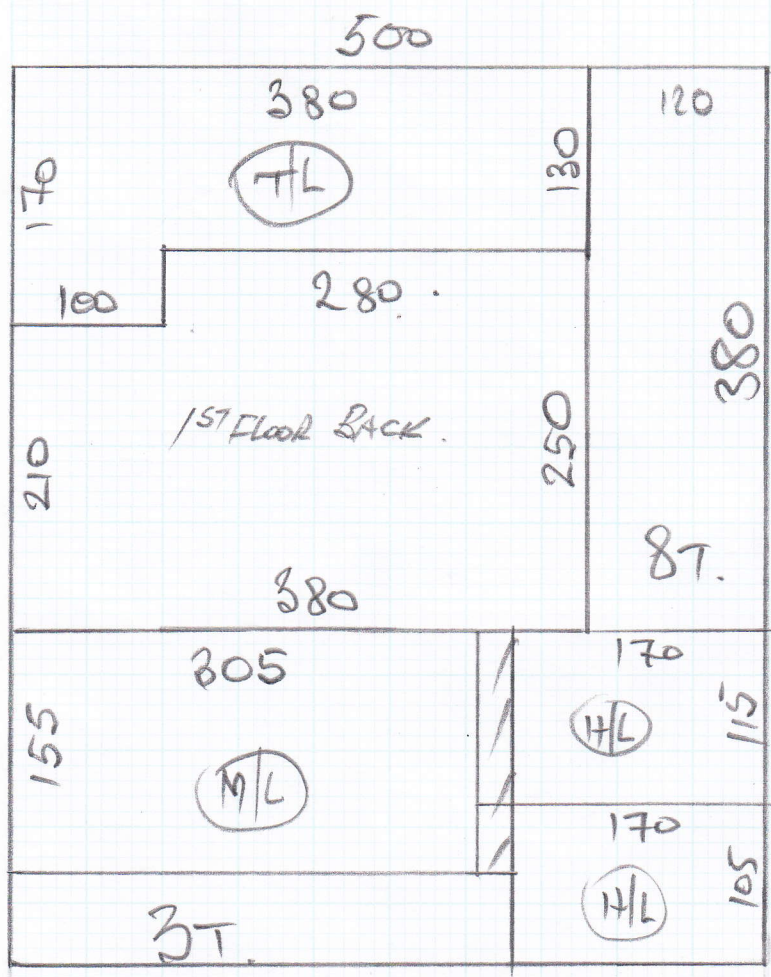

Job No: P25944
Name: JASSEB

Address: 10K4

Tel: FAUX SILK - FAVO27

1ST FLOOR FRONT

455 x 500

CUT PLAN

600 x 500

455 x 500

450 x 500

1960 x "

= 98 M²

Ordered 1 Roll

Wider x 500m

Job No: P25944
Name: JASSEB
Address:
Tel:
Sheet:

2014

TOP FLOOR

mrcarpet
DESIGNS FOR FLOORS

70 Lower Richmond Road
Putney
SW15 1LL

Tel Nr: 020-8789 3133
Fax Nr: 020-8780 2140

ROLL BREAKDOWN

Job No: P25944
Customer Name: Jasseb
Carpet: Faux Silk
Colour: FAU027

Roll Size	20.00 x 5.00m
1st Floor Front Bed	4.55 x 5.00m
Cut Plan 1	6.00 x 5.00m
Cut Plan 2	4.55 x 5.00m
Cut Plan 3	4.50 x 5.00m
Balance left over	0.40 x 5.00m

****Please cut 'Cut Plan 1' – 6.00 x 5.00m off last****