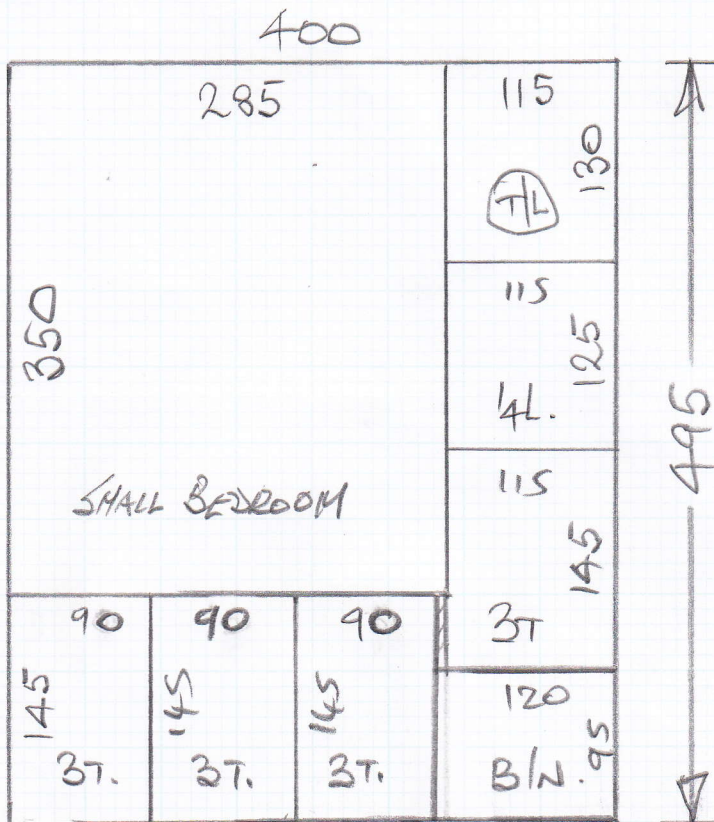

EXCLUDING MAIN BEDROOM

Job No: P25947

Name: COWLES

Address:

1 of 2

SIMPLY NATURAL RIBGRASS

- QUARTZ 45107

495 x 400

= 19.8M².

Job No: PZ5947
 Name: Cowles
 Address: Level
 Tel:
 Sheet:

- '4L 115 x 85 ✓
- 12 @ 45 x 84 ✓
- B/W 45 x 110 ✓