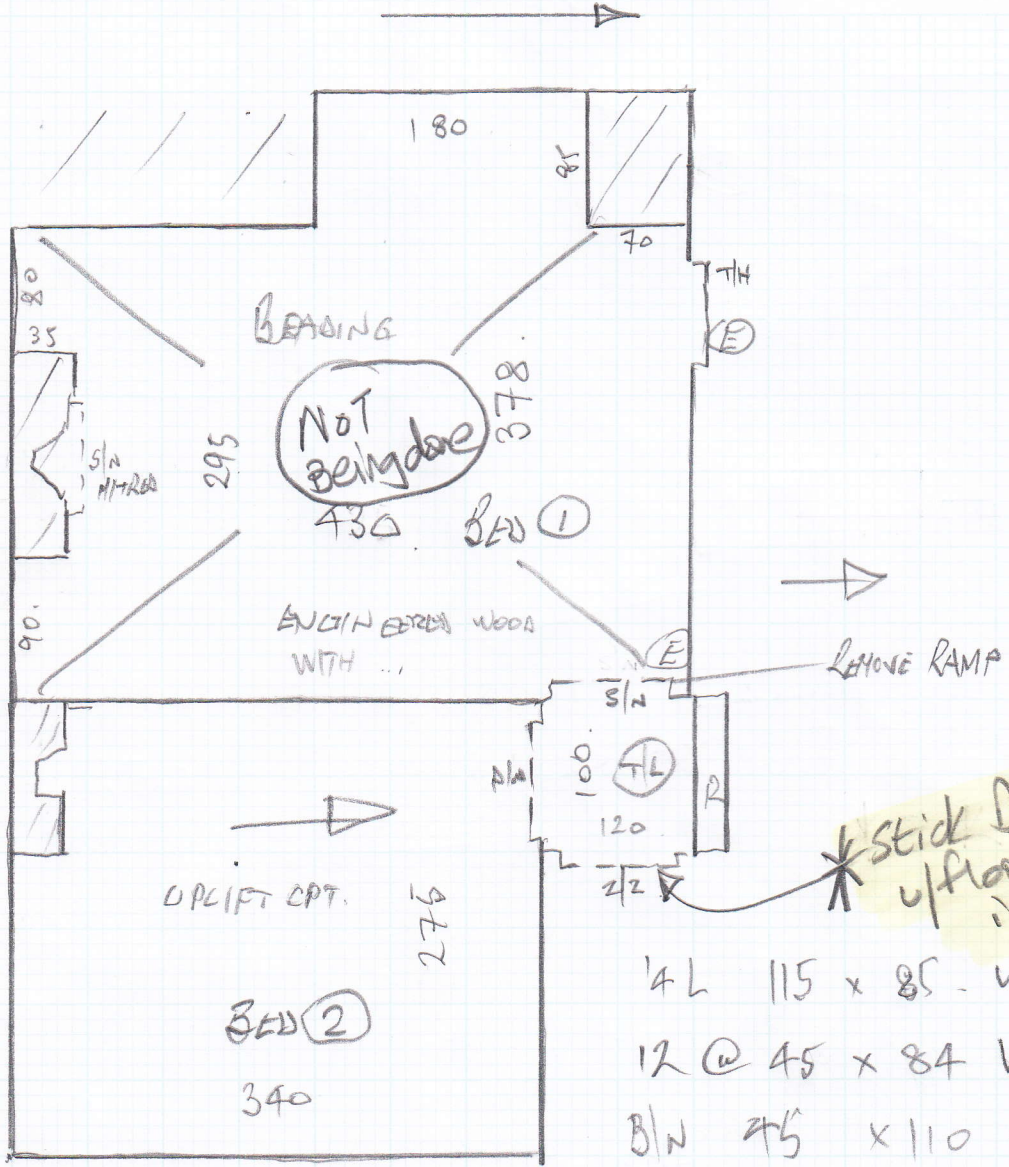

EXCLUDING MAIN BEDROOM

Job No: P25947

Name: COWLES

Address:

1 of 2

SIMPLY NATURAL RIBGRASS

- QUARTZ 45107

495 x 400

= 19.8M².

Job No: PZ5947
 Name: Cowles
 Address: Level
 Tel:
 Sheet:

- '4L 115 x 85 ✓
- 12 @ 45 x 84 ✓
- B/W 45 x 110 ✓