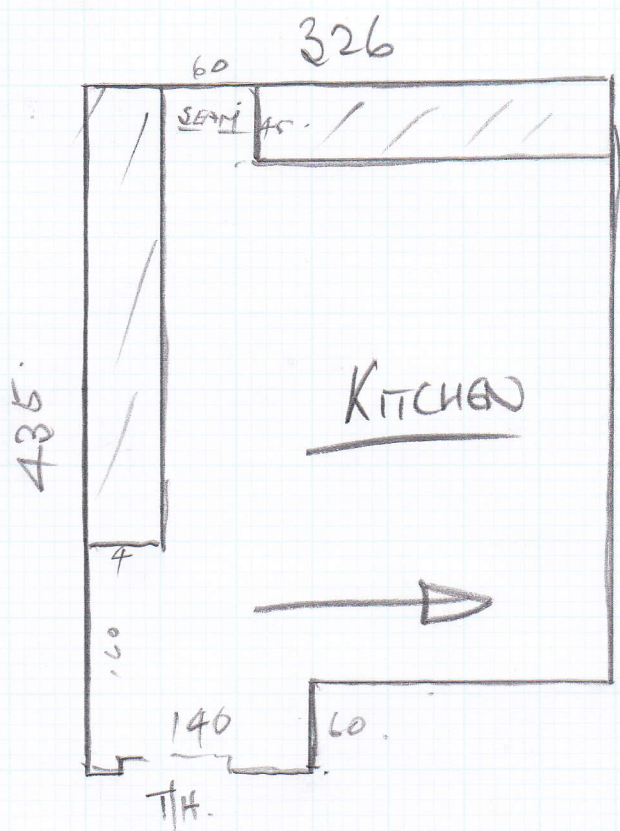

mrcarpets
Job No: P25949
Name: JONES
Address:
Tel: 10F1
Sheet:

ULTRAGRIP CORNERS
CUSHION VINYL
- CHARLOTTE 1098
360 x 600
= 13.6m²

* PATCH IN CUSTOMER'S OWN *
WALDOBOARD (STORED ON SITE)
WHERE NECESSARY