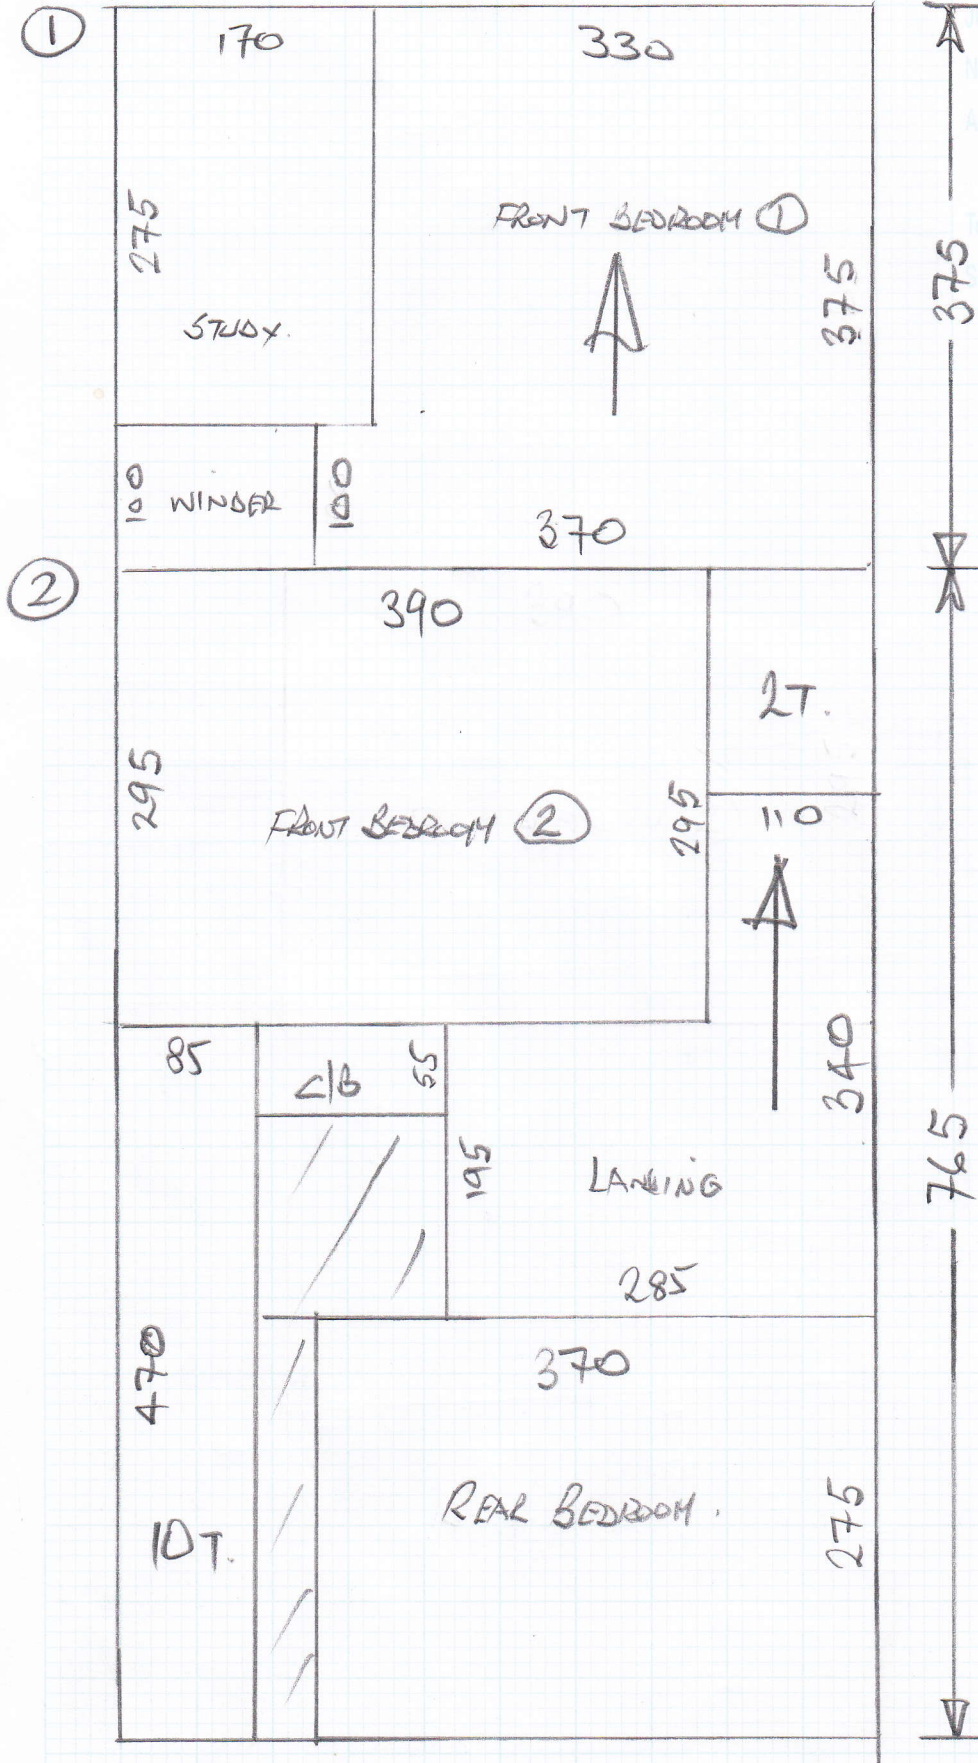

Sloane Twist Suler - Slo-5020 (Carulpey)

mrcarpet

P25950
Hill

lot 2

CLT PLAN

- ① 375 x 500
- ② 765 x "
- 1140 x 500

= 57 M².

P25950
HILL

2 of 2

* 12T @ 42x75