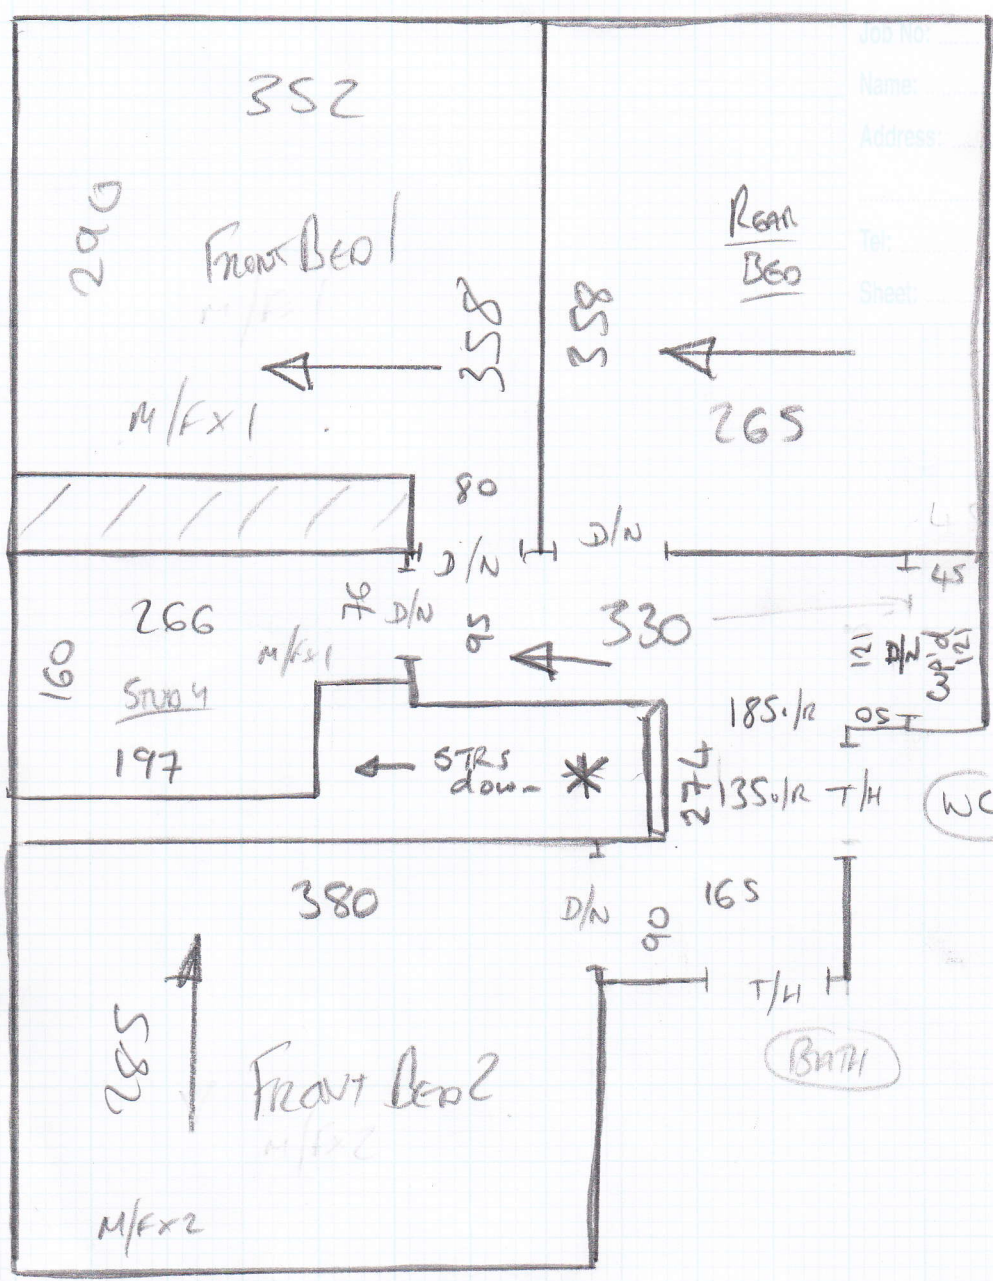

Sloane Twist Suler - Slo-5020 (Carulpey)

mrcarpet

P25950
Hill

lot 2

CLT PLAN

- ① 375 x 500
- ② 765 x "
- 1140 x 500

= 57 M².

P25950
HILL

2 of 2

* 12T @ 42x75