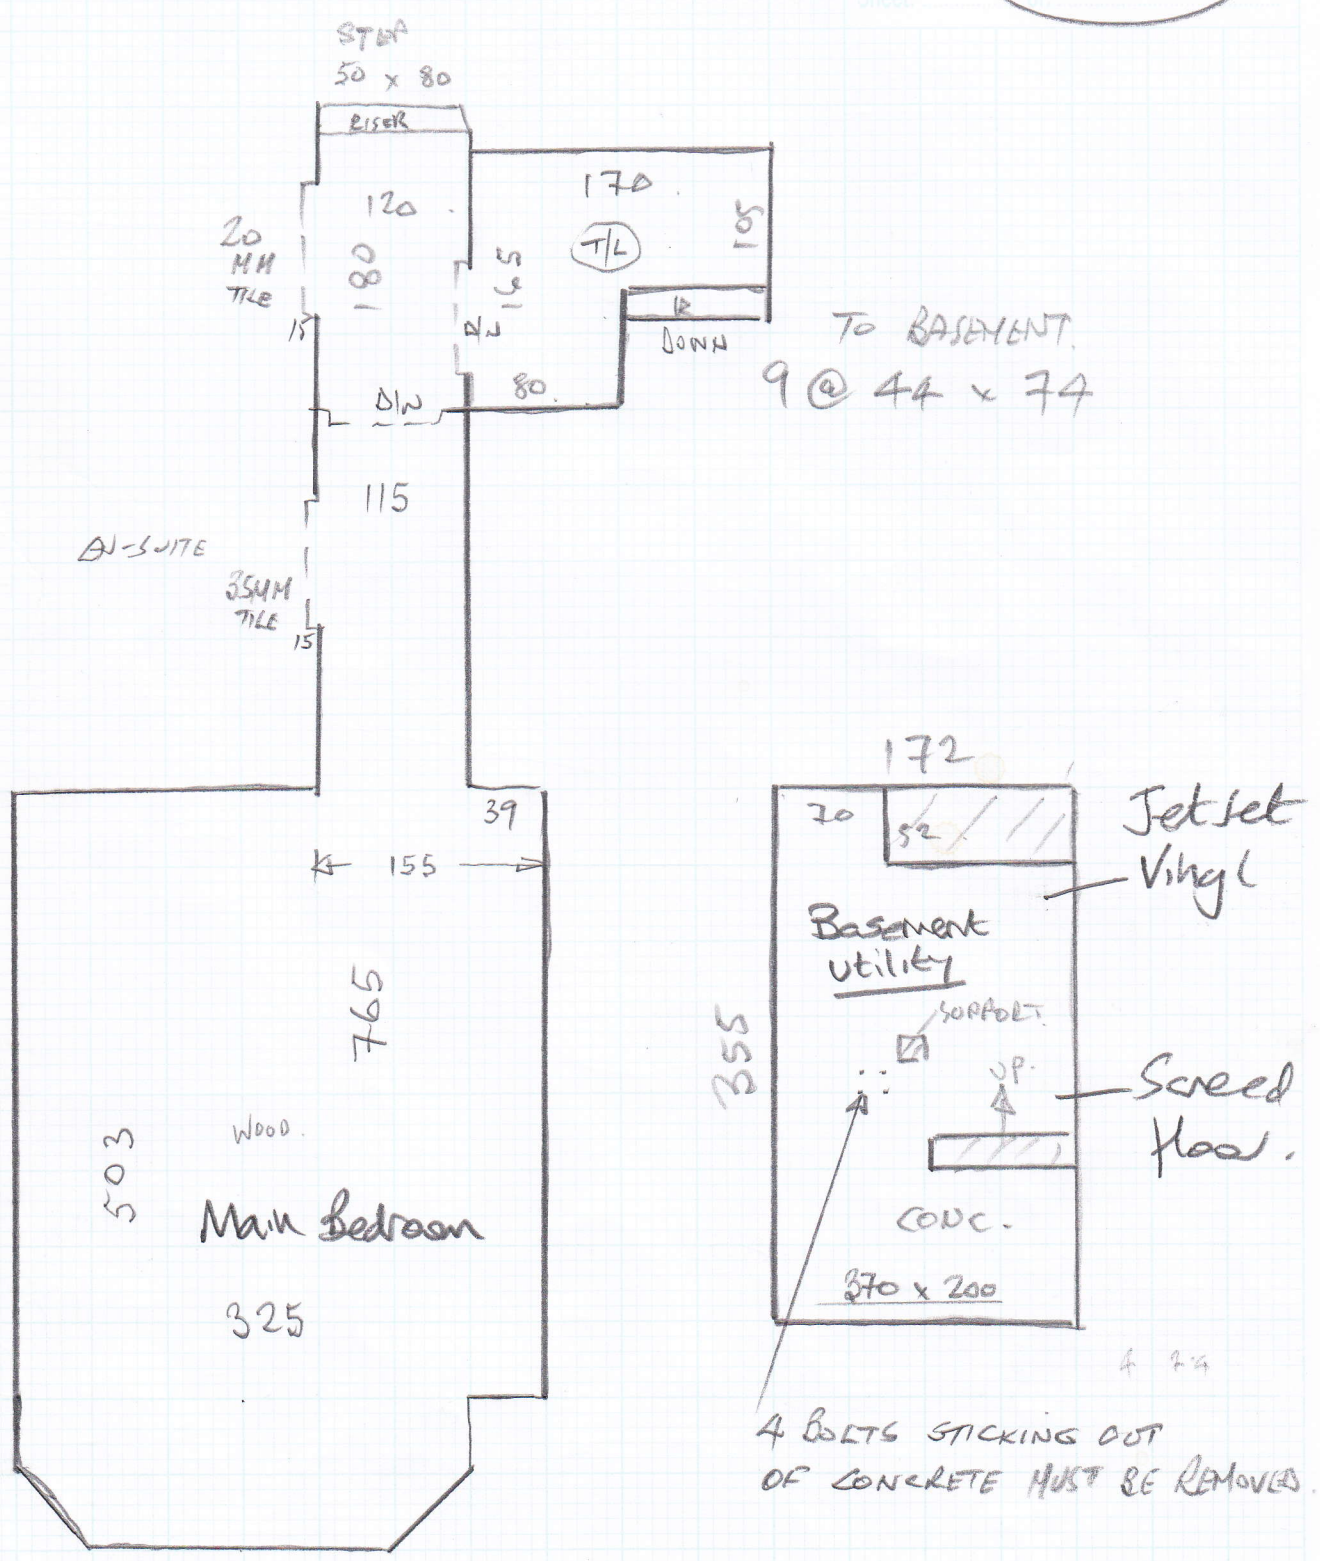

mrcarpet  
 Job No: P25952  
 Name: Bird Build LTD  
 Address:  
 Tel:  
 Sheet:

lot 3

Stock TWICE 40  
Col. Sbling

Curtain 955x500  
 = 47.75m<sup>2</sup>

Jet Set  
Col. FA/14

Utility Rm 370x200  
 = 740m<sup>2</sup>

Day 1 - Screed Basement utility Room & stick s/c to Garden Room

Day 2 - Lay carpets & c/floor.

mrcarpet  
 Job No: P25952  
 Name: Bird Build LTD  
 Address:  
 Tel:  
 Sheet: of

2 of 3

\* SIDE PANELS  
 2 @ 35 x 60 STICK

mrcarpets  
Job No: P259152  
Name: Bird Build LTM  
Address:  
Tel:  
Sheet: 3 of 3