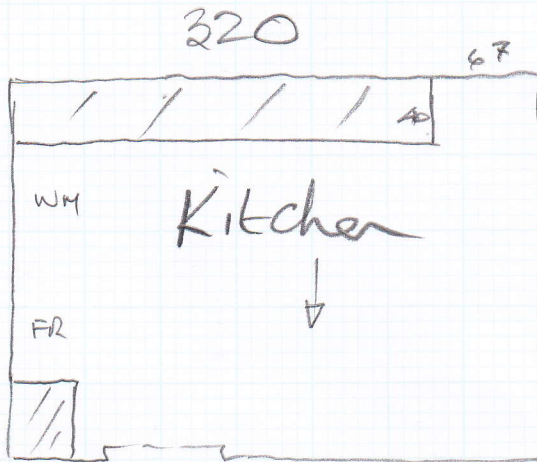

10/1

230.

Rhino options  
Timber Planks - Beechcraft

240 x 400

9.6 m<sup>2</sup>

LIFT VINYL

FIT NEW VINYL OVER EXISTING TILES.

RE-USE C/STRIP

MASTIC PERIMETER AS NEC.