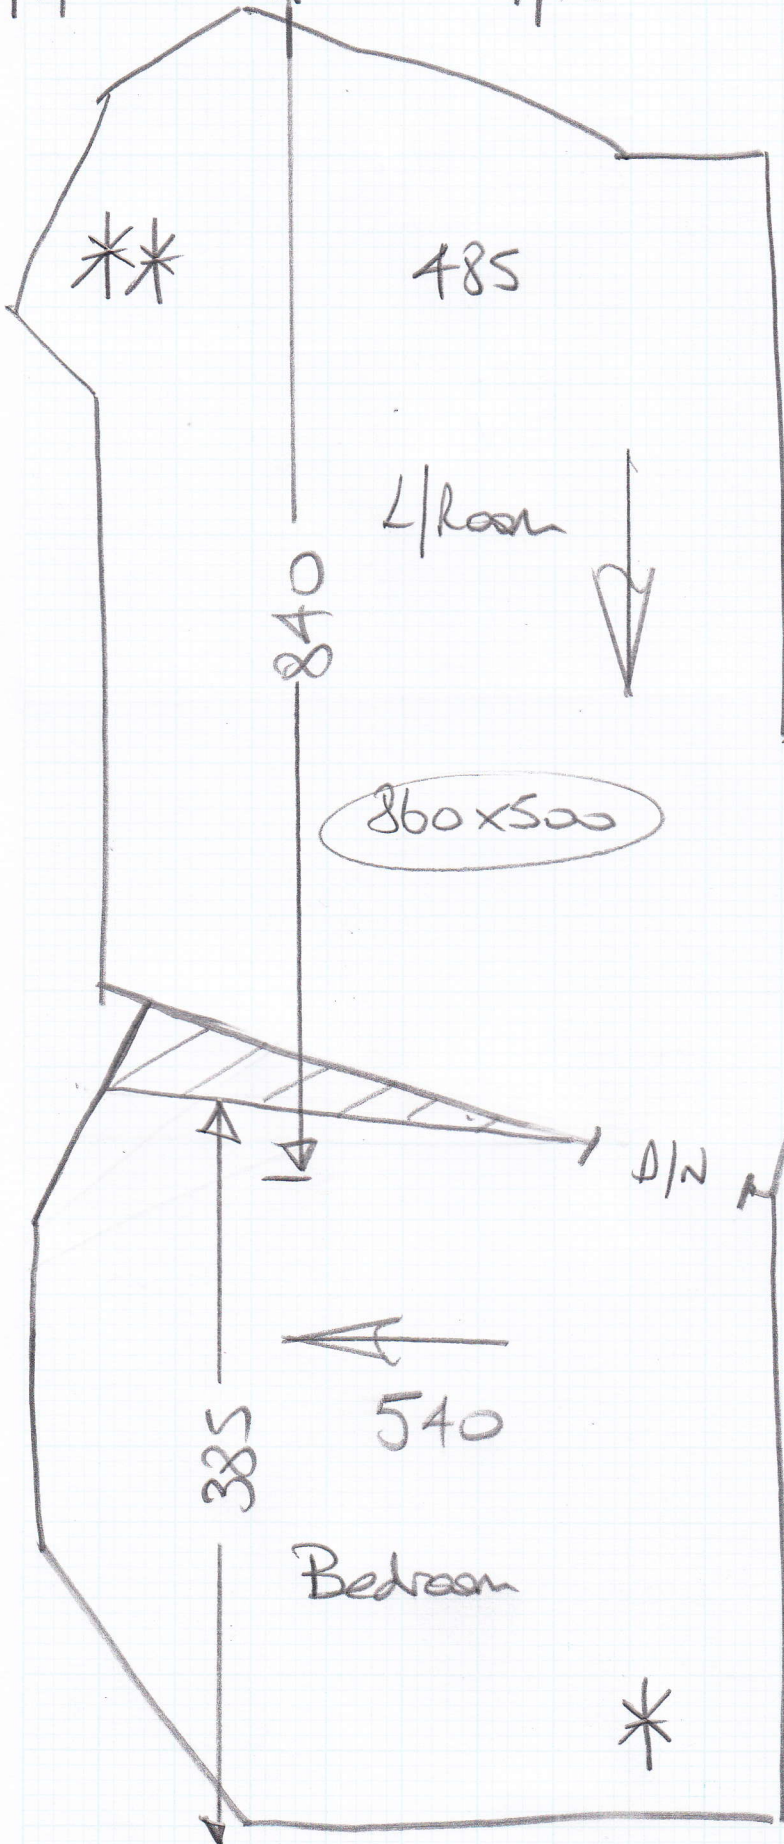

mrcarpet  
 Job No: P25956  
 Name: Vanessa Drummond  
 Address: Interiors  
 Tel:  
 Sheet: 1 of 2

Fine loop  
Col. FLO-497

L/Room 860x500  
 Hall 180x500  
 Cut Plan 550x500

Keys from Concierge - Jim Davidson

Must leave flat & common parts  
 clean & tidy.

Must be 1st call as Can't make noise  
 after lunchtime.

Phase 1 - Bedroom only - 2/10

Phase 2 - L/Room + Hall - 7/10

\* = Phase 1 - 2/10 - 1st call  
 \*\* = Phase 2 - 7/10 - 1st call

Job No: P25956  
 Name: Vanessa Drummond  
 Address: Interior  
 Tel:  
 Sheet: 2 of 2

NOTE

Do NOT overload the lift (Had a problem last time!)

\*\*  
 1591

HALL

245

L/D/N  
 F/D

Replace all v/lag to formalux.

Fit New Ai: BALS

Must leave flat  
 # Corner batts  
 clean & tidy