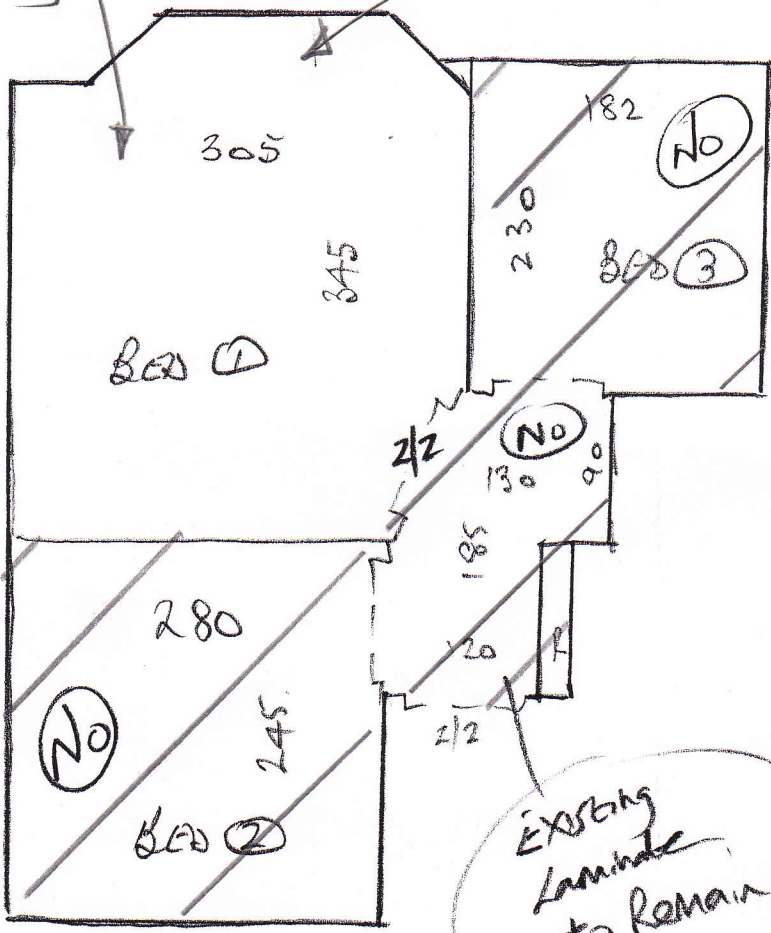

PRIMO ultra - Muslin

P25957
ATKINS

1 of 1

This Room
only

315 x 400

- ~~2 @ 43 x 79~~
- ~~W1 55 x 85~~
- ~~W2 60 x 115~~
- ~~W3 65 x 105~~
- ~~W4 60 x 85~~
- ~~5 @ 43 x 79~~
- ~~B/W 45 x 100~~

EXISTING
LAMINATE
TO REMAIN