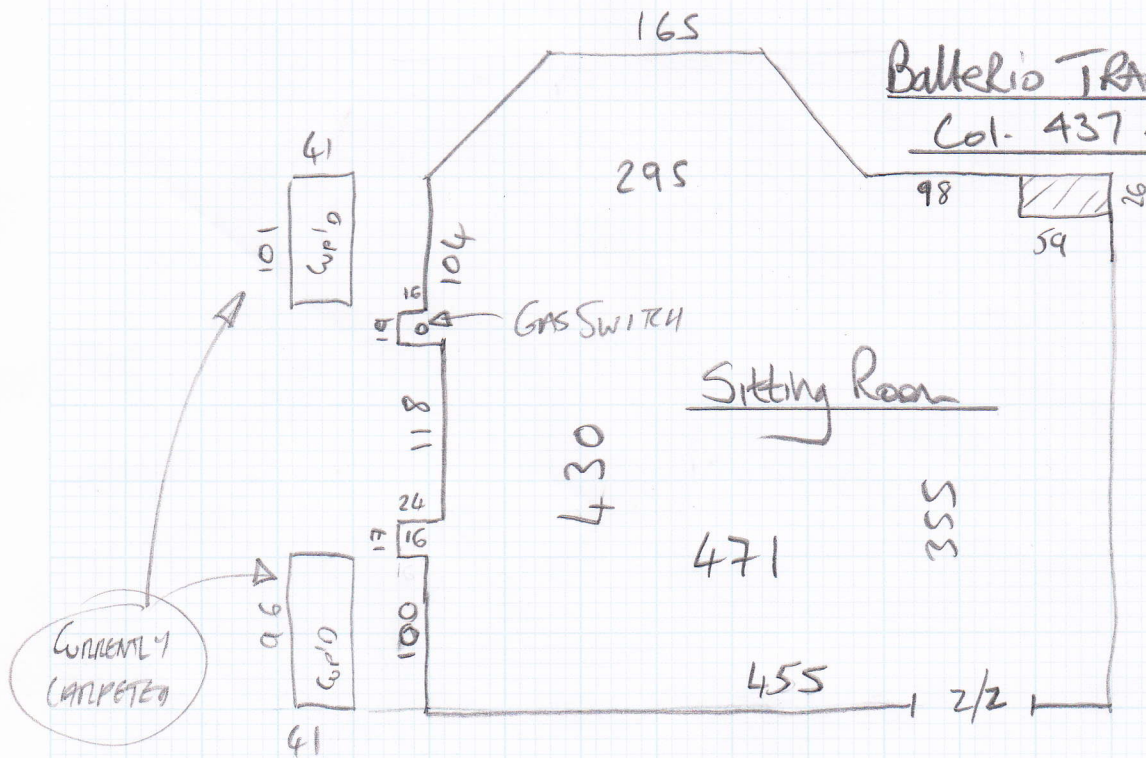

LAY TIMBERMATE XL
+ LAMINATE OVER existing:-

- LOOSE H/BORNO ON
- LOOSE FIBREBOARD ON
- LOOSE FOAM (THIN) U/LAY

mrcarpet
Job No: P25959
Name: BLAKE
Address:
Tel: 1071
Sheet:

Builder to lift old Carpets & leave on site
(TAKE away & dispose as necessary)

Ballelio TRADITION Quattro
Col. 437 Liberty OAK

20mm CLEARANCE
BENEATH DOOR
(TO H/BORNO)

INSULATION + FOAM U/LAY

Builder to apply SKirting detail to cover
expansion gap - post installation