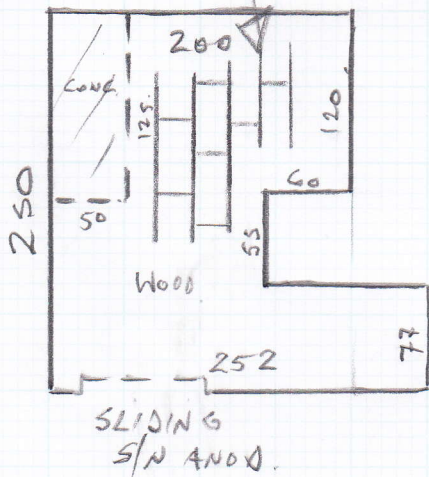

# Keys from Shop

mrcarpet  
Job No: P25962  
Name: Lightbody  
Address:

\* Lay tiles from Door towards Gas hob to make room look longer.

Tel:  
Sheet:

1 of 1

## Kitchen

LIFT H/36A4

5M<sup>2</sup> NETT.  
2 PACKS.

\* Modules Atlas Slate  
Col. 36746 with  
Ann stripping, Col  
335.

Part Concrete - Scream with stopgap 300  
Part Wood - Lay brown ply prime & skim with  
feather finish.