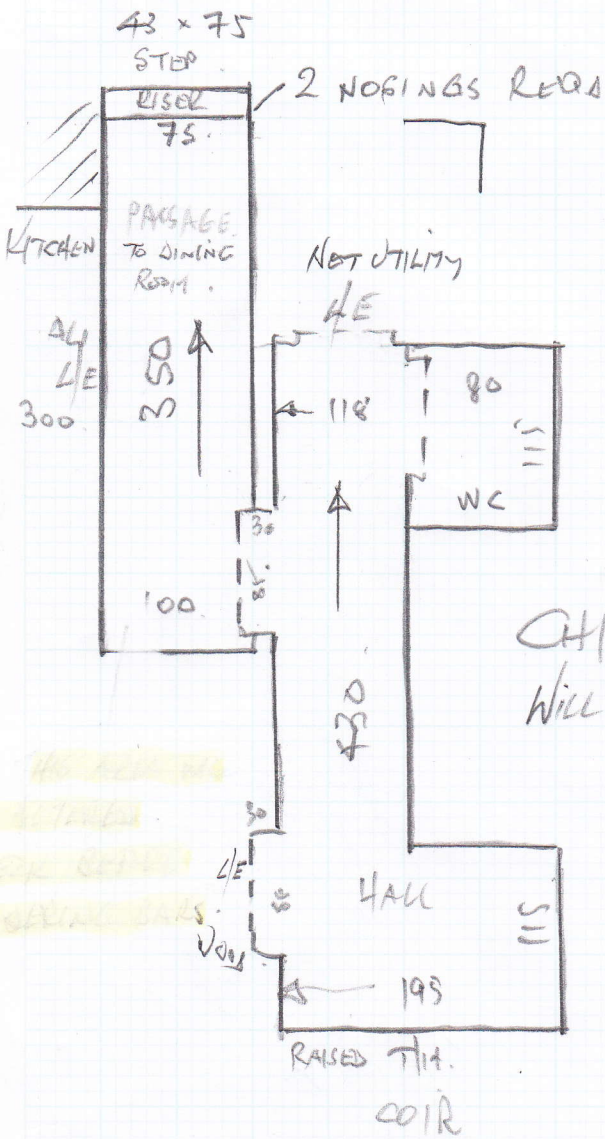

Job No: P25965  
Name: BIRD BUILD LTD

Address:

10F1

MODULEO TRANSFORM

- VEGLOON OAK 24984

4 Boxes

CHIP FLOOR  
WILL TO LIFT CARPET AND CHECK FLOOR

NO CARPET  
NO CARPET  
NO CARPET

- 3.50 ✓
- 0.32 - STEP
- 5.16
- 0.86
- 0.92
- 2.41
- 0.46
- 13.63

1ST FLOOR FRONT  
BATH ROOM

LIFT CARPET  
CHIP