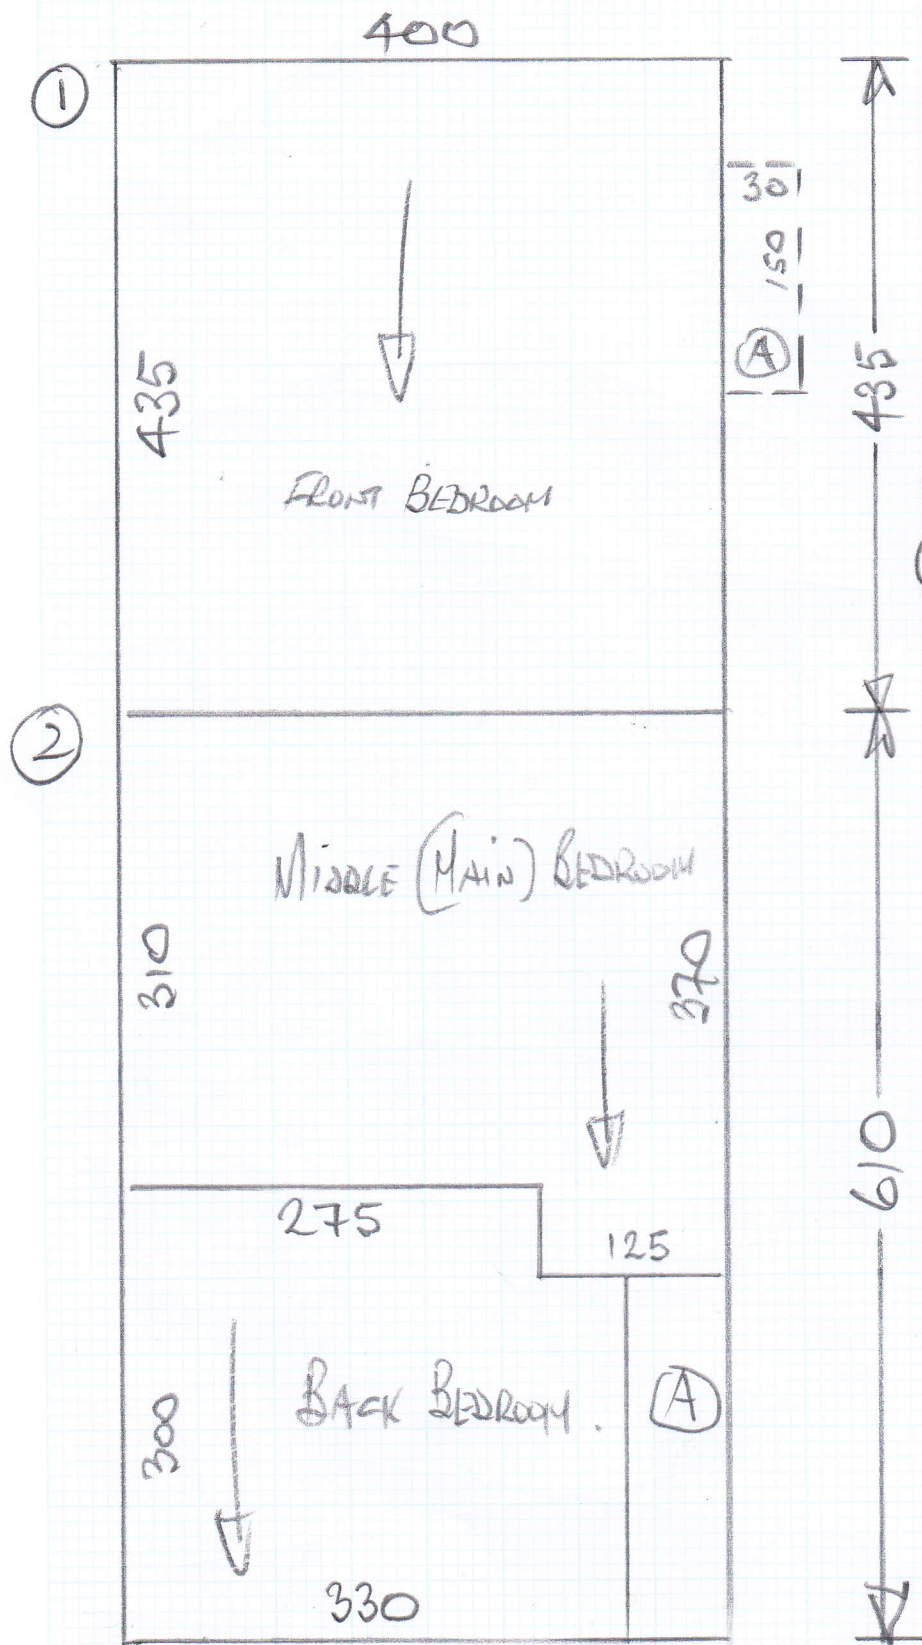

Job No: P25968
Name: MC SALTHOTT
Address: GARDEN FLAT, 111
LOWER RICHMOND ROAD, SW15 1EU

Sheet 1 of 2

Lulworth LW-28

- ① 435 x 400
- ② 610 x 400
- 1045 x "

= 41.8 M²

Job No: P25968
 Name: McDermott
 Address: GARDEN FLAT, 111 LOWER RICHMOND ROAD, SWIS IEU
 Tel:
 Sheet: 2 of 2

* CUSTOMER TO REMOVE BEADING