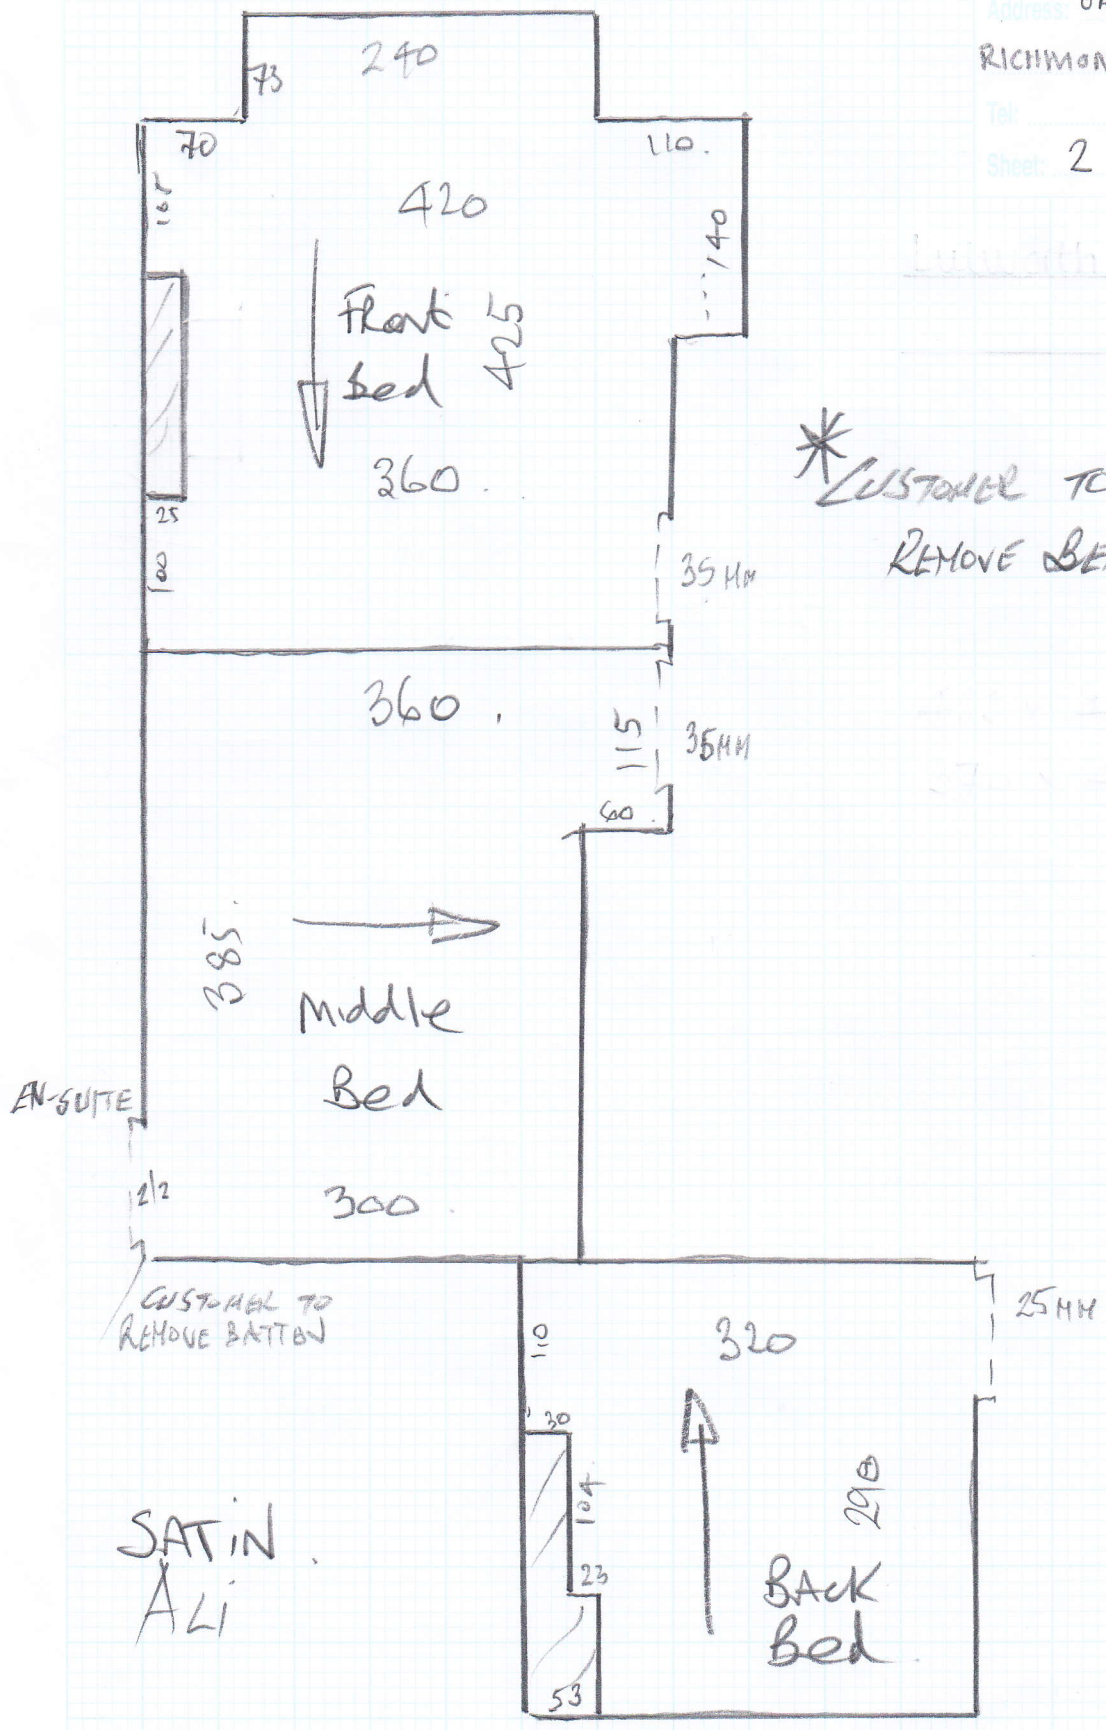

Job No: P25968
Name: MC SALTHOTT
Address: GARDEN FLAT, 111
LOWER RICHMOND ROAD, SW15 1EU

Sheet 1 of 2

Lulworth LW-28

- ① 435 x 400
- ② 610 x 400
- 1045 x "

= 41.8 M²

Job No: P25968
 Name: McDermott
 Address: GARDEN FLAT, 111 LOWER RICHMOND ROAD, SWIS IEU
 Tel:
 Sheet: 2 of 2

* CUSTOMER TO REMOVE BEADING