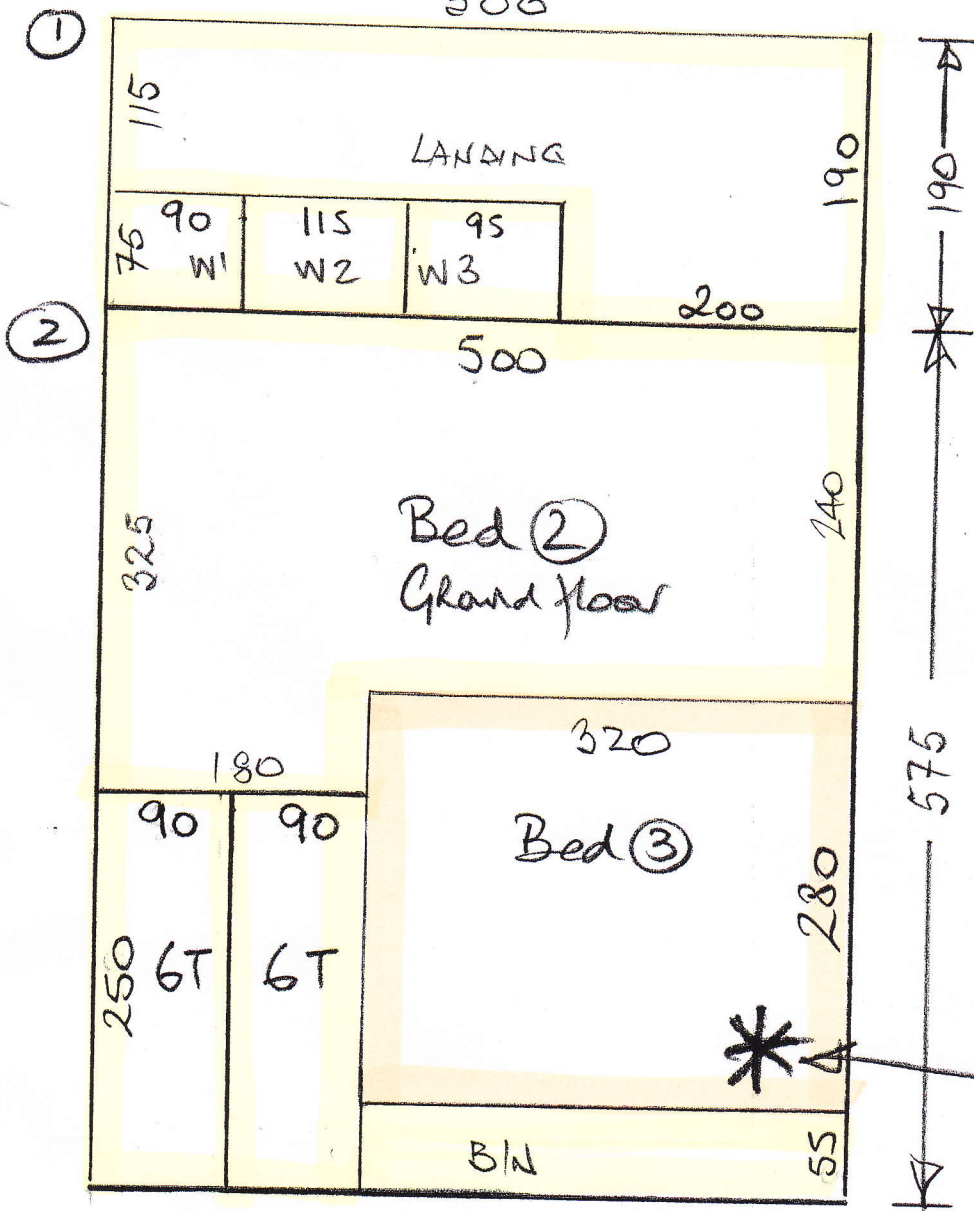

# Malabar - Husk

P25969  
Platts

lot 2

BEDROOM ①

325 x 500

CUT PLAN

① 190 x 500

② 575 x 500

1090 x 500

= 54.5 m<sup>2</sup>

\* MARK up & store 2 WITH for future fitting

Phase 1 - G/F Bed + STRS/LANDS

Phase 2 - 2x 1ST floor Beds

Customer to pay CASL direct for fitting (friend of Nigel's)

Phase 1 = £135.00  
Phase 2 = £95.00

P25969  
Platts

2 of 2

- W1 60 x 80
- W2 65 x 95
- W3 65 x 70
- 1/2 @ 40 x 72
- 1 3/4 45 x 90

UPLIFT