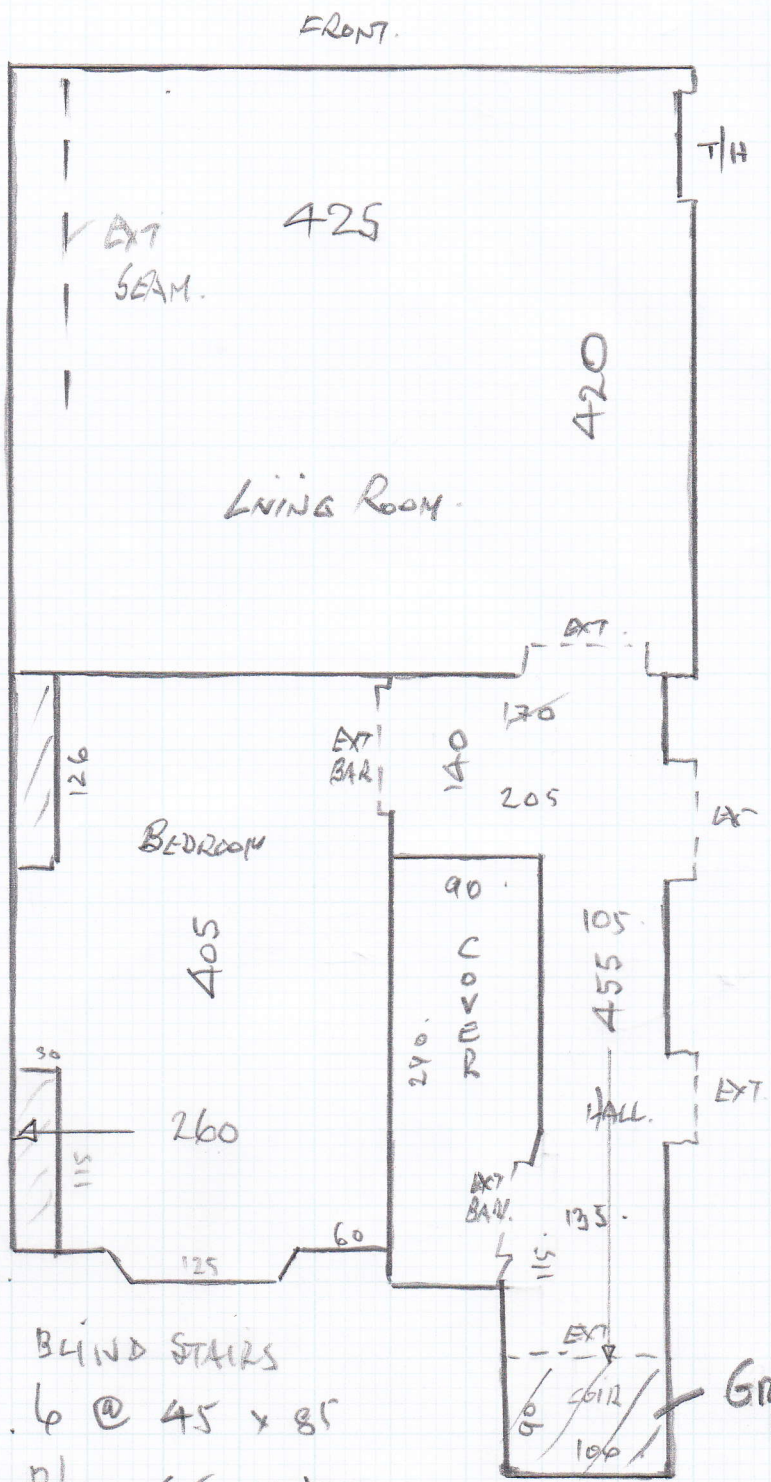

P25984

Job No:

GEAS

Name:

c/o Kim Paris Interiors

Tel:

10F2

REED 'CLEARANCE'

-875

430 x 400

770 x 400

1200 x "

= 4842

• Re-Use Existing Doorbells & GRIPPER

Job No: P25984
Name: GEAS
c/o Kim Paris Interiors

Tel: 20f2
Sheet:

BLIND STAIRS
6 @ 45 x 85
B/N 45 x 105

BATHROOM
HERE.