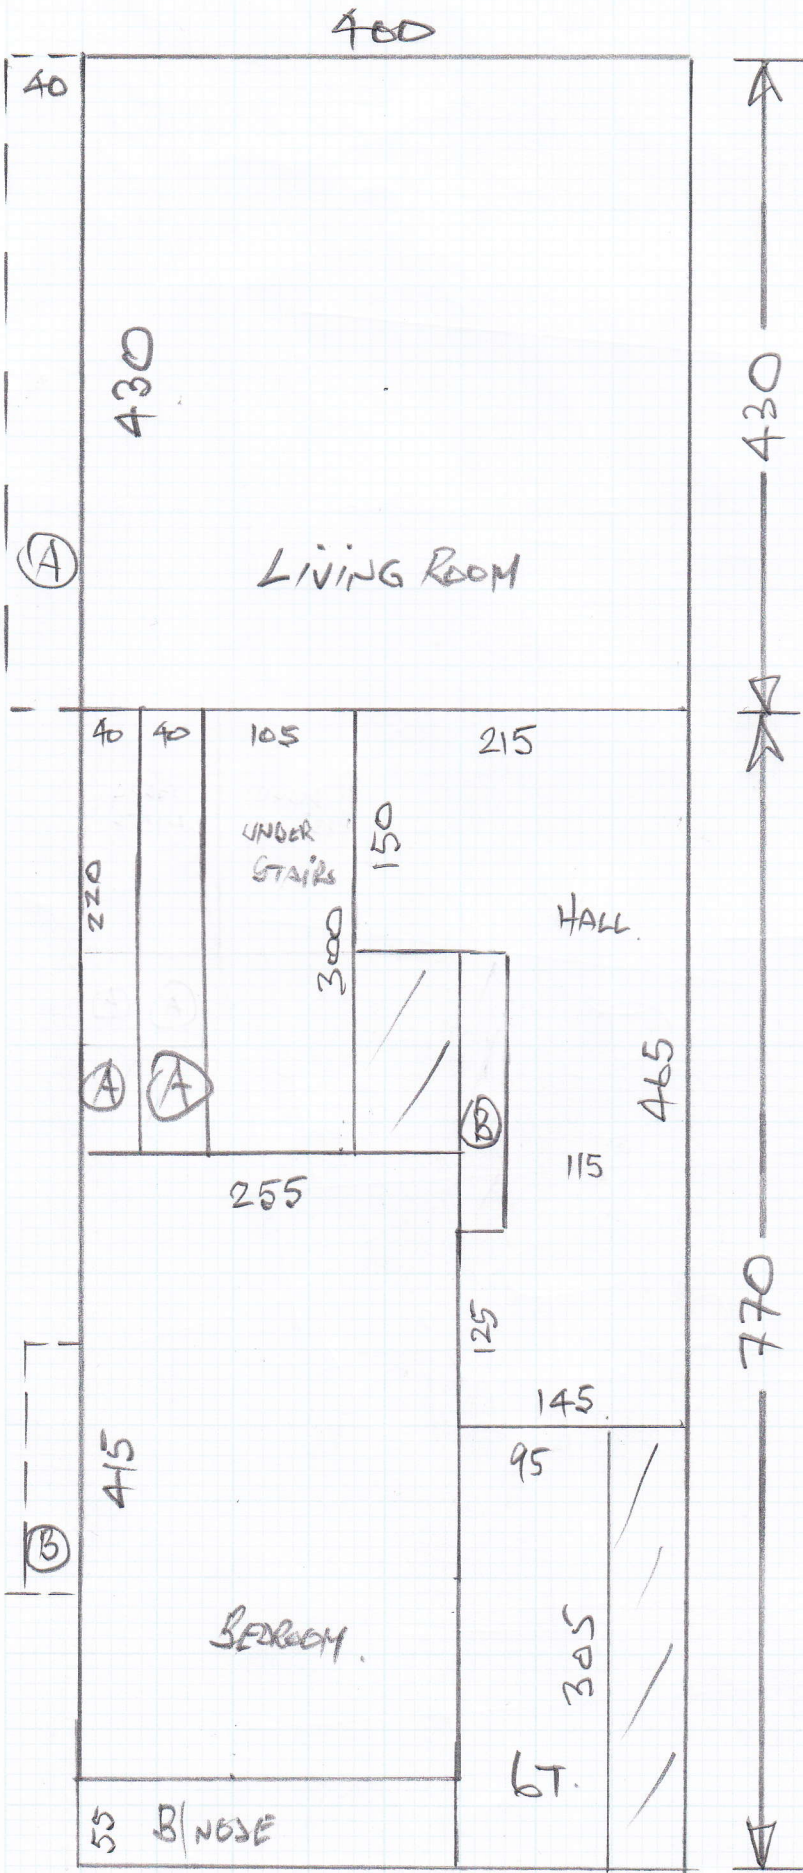

P25984

Job No:

GEAS

Name:

c/o Kim Paris Interiors

Tel:

10F2

REED 'CLEARANCE'

-875

430 x 400

770 x 400

1200 x "

= 4842

• Re-Use Existing Doorbells & GRIPPER

Job No: P25984
Name: GEAS
c/o Kim Paris Interiors

Tel: 20f2
Sheet:

BLIND STAIRS
6 @ 45 x 85
B/N 45 x 105

BATHROOM
HERE.