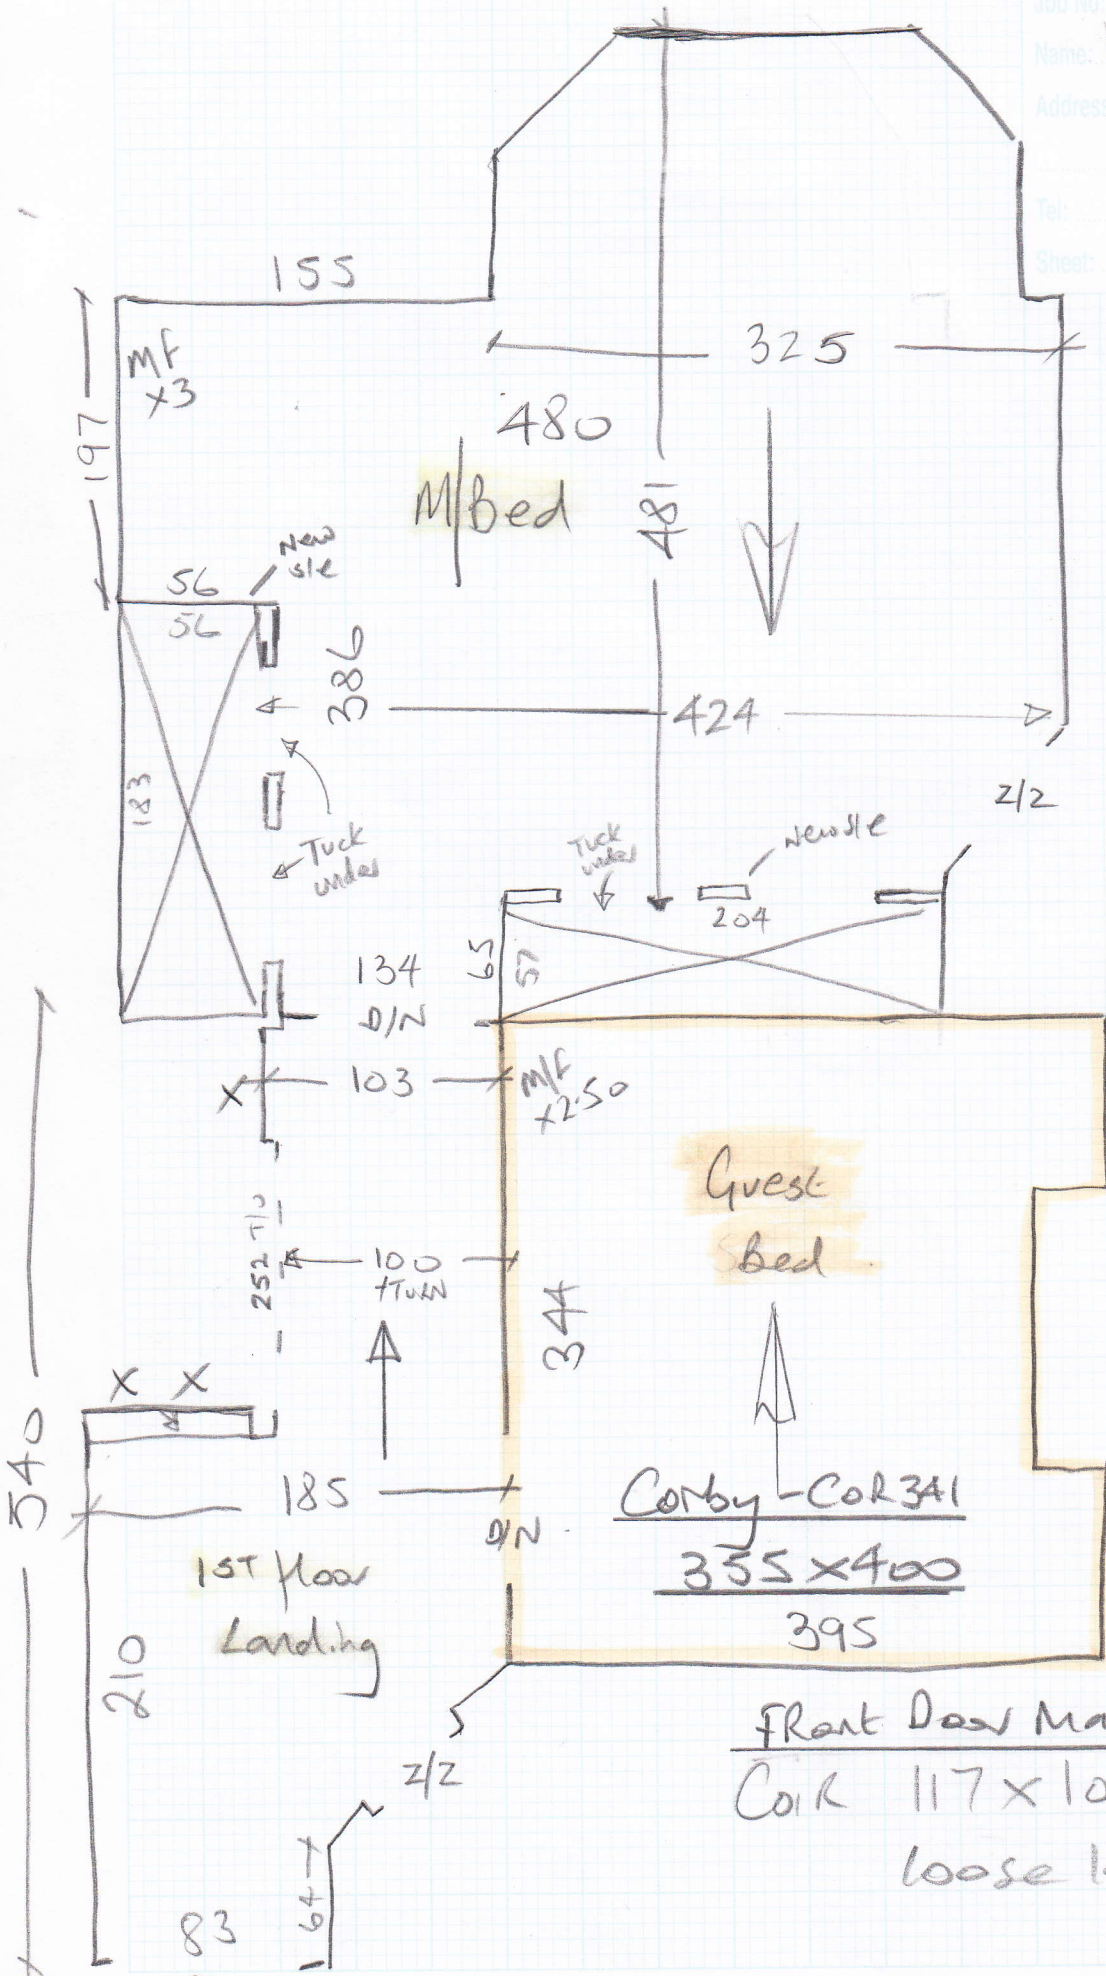

mrcarpets
 Job No: P25986
 Name: Roberts
 Address: [unclear]
 Tel: [unclear]
 Sheet: 1 of 3

Chelsea
Col. Blairwood

Cut plan 11.40x500
 = 57m²

Cobby - Col 341
 Guest Bed 355x400
 Huvr Bed 380x400
 735x400
 = 2940m²

Coil Matting - Black

Front Dow 125x100

v/Ltg - 75m²
 sle - 15stks

P25986
Roberts

Job No:
Name:
Address:
Tel:
Sheet:

2 of 3

B/N1 - Cap 55x95
Band 16x112
B/N2 CAP 36x96
Band 13x94

Front Door Mat
Coir 117x100 (black)
loose lay (NO BARS)

83
A

Job No: P25986
Name: Roberts

Address:

Tel:

Sheet:

3 of 3