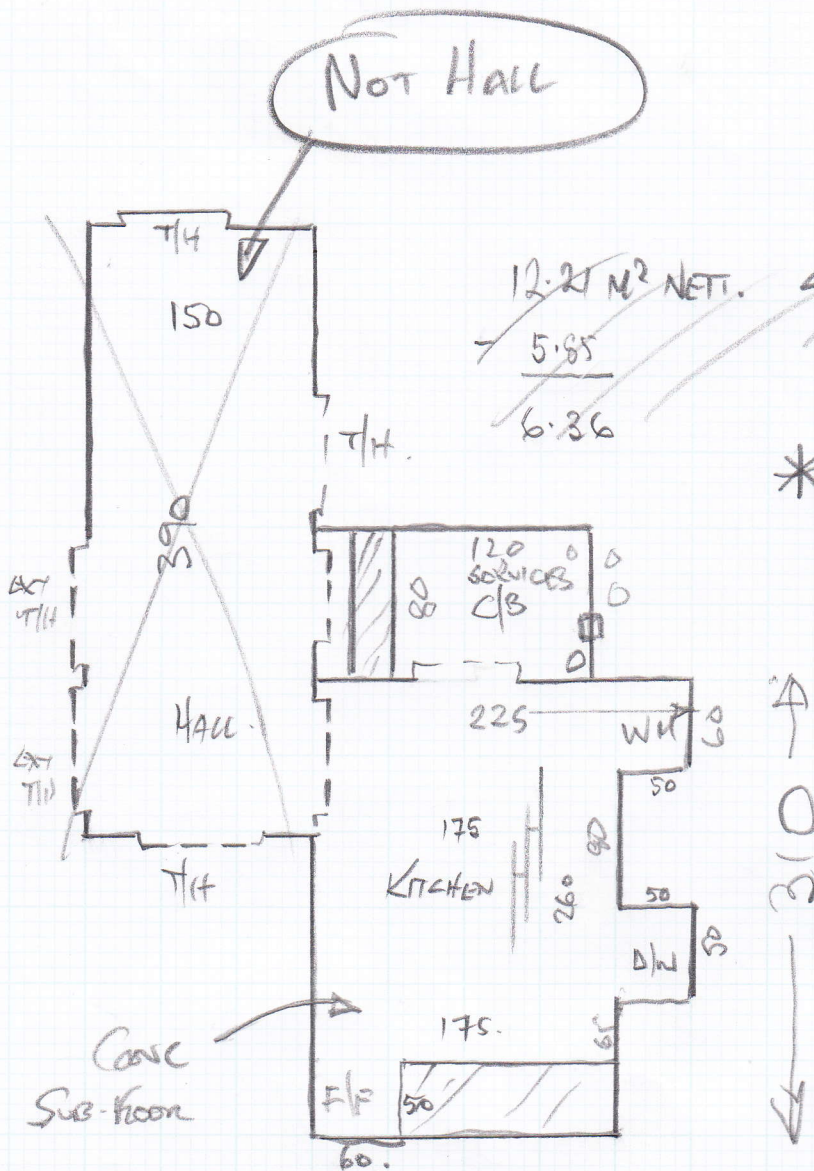

# FIT KITCHEN + COPBOARD ONLY

mrcarpet  
 Job No: P25987  
 Name: BARKER  
 Address:  
 Tel: (10/1)  
 Sheet:

\*EXISTING KILNDRYAN  
 FITTED ON  
 UN-PREPARED FLOOR  
 & NEW LIFTING

Uplift early laid tiles  
 prime & screed floor  
 & lay new Davinci tiles.

DA VINCI  
 - R11 AMERICAN OAK  
 = 2 BOXES  
 + 1 Art Stone  
 box on site