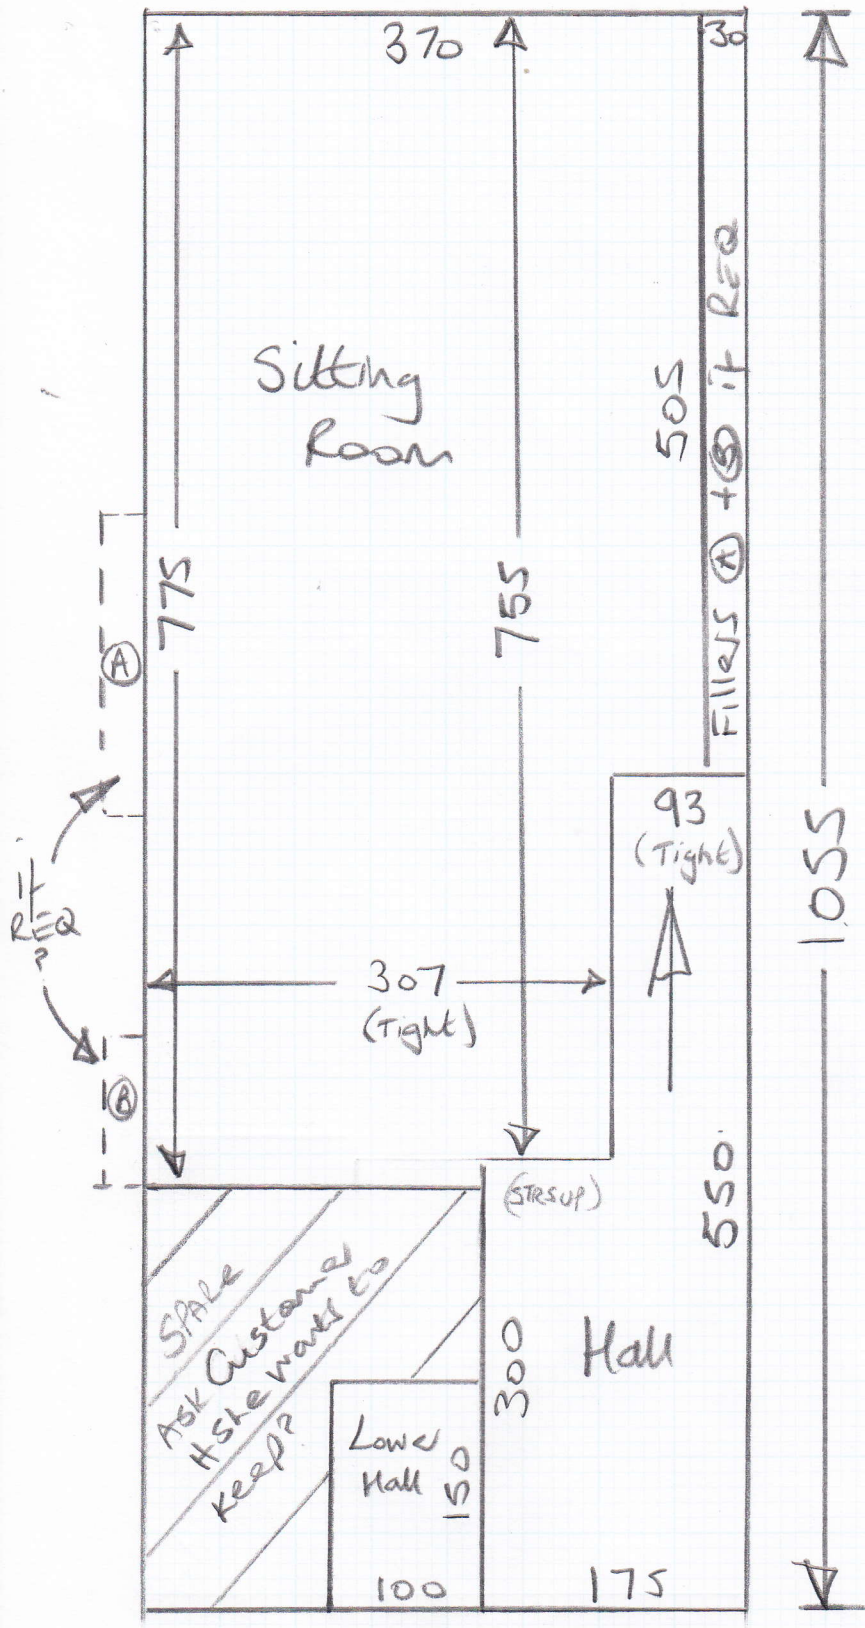

Job No: P25995  
Name: OS. NSKI

Address:  
Tel: 10/2  
Sheet: of:

Small Bowde C  
Col. C298 OLD Heritage

Cut plan 1055 x 400  
= 42.20M<sup>2</sup>

Canyon Ribbed Mat  
Col. Anthracite

= 100 x 200  
(Drop waste to Putney Shop when finished)

\* Keys from Putney Shop on 27/10  
Customer will be back from Hospital  
Appt approx 10-10:30 am

\* Fit on 27/10 & Return to trim on 29/10

P25995  
OSINSKI

2 of 2

\* Canyon Matting  
Col. Anthracite  
upto edge of  
Rad cover