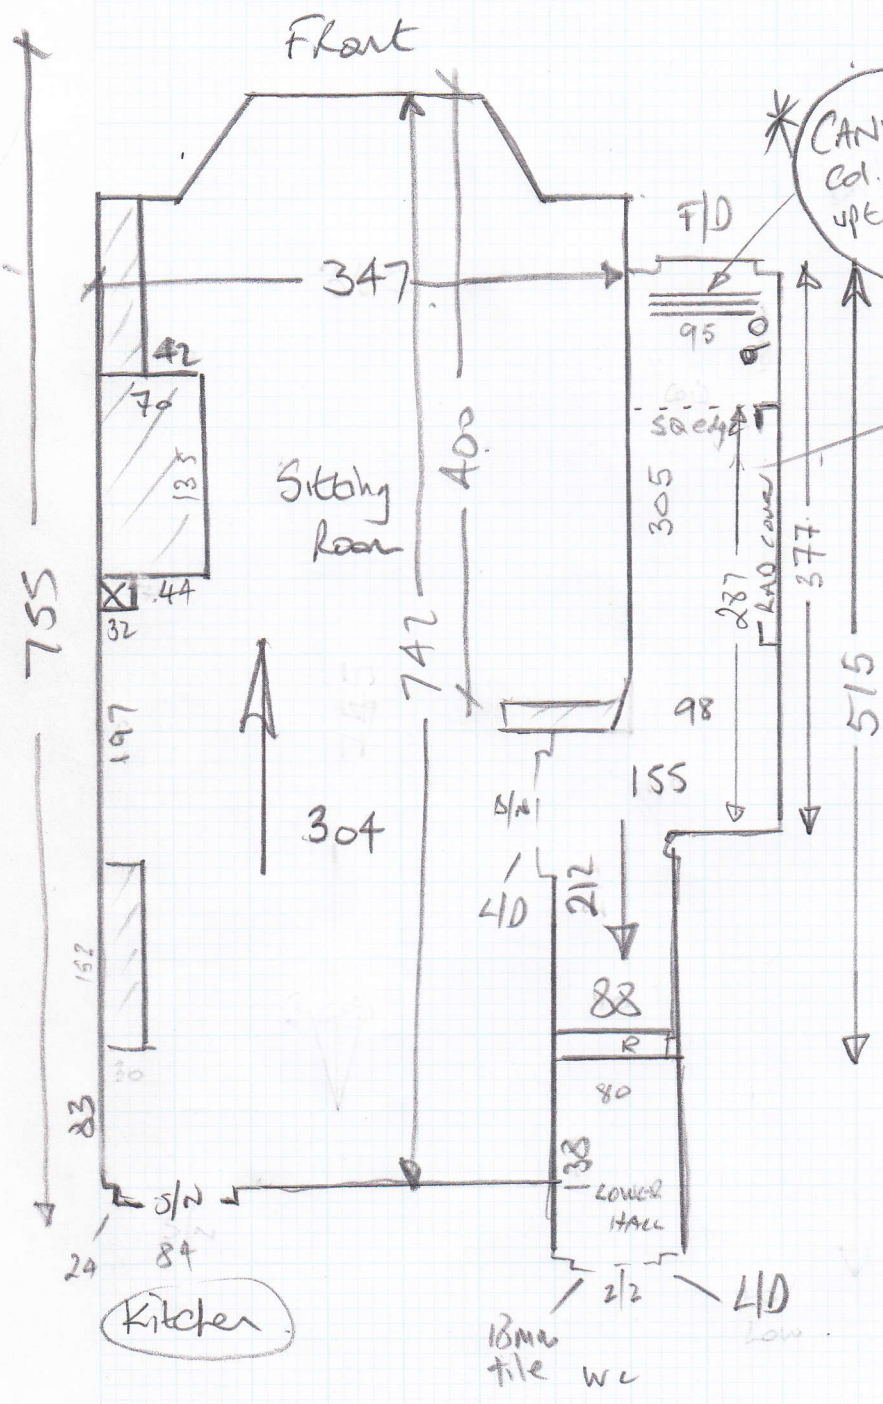

Job No: P25995  
Name: OS. NSKI

Address:  
Tel: 10/2  
Sheet: of:

Small Bowde C  
Col. C298 OLD Heritage

Cut plan 1055 x 400  
= 42.20M<sup>2</sup>

Canyon Ribbed Mat  
Col. Anthracite

= 100 x 200  
(Drop waste to Putney Shop when finished)

\* Keys from Putney Shop on 27/10  
Customer will be back from Hospital  
Appt approx 10-10:30 am

\* Fit on 27/10 & Return to trim on 29/10

P25995  
OSINSKI

2 of 2

\* Canyon Matting  
Col. Anthracite  
upto edge of  
Rad cover

\* Remove  
RAD Cover  
Before fitting  
sisal

Quote for  
Al. BARS - 1 offer for...

Quote for H/BARDS  
M/F. x2.

\* Offer for...