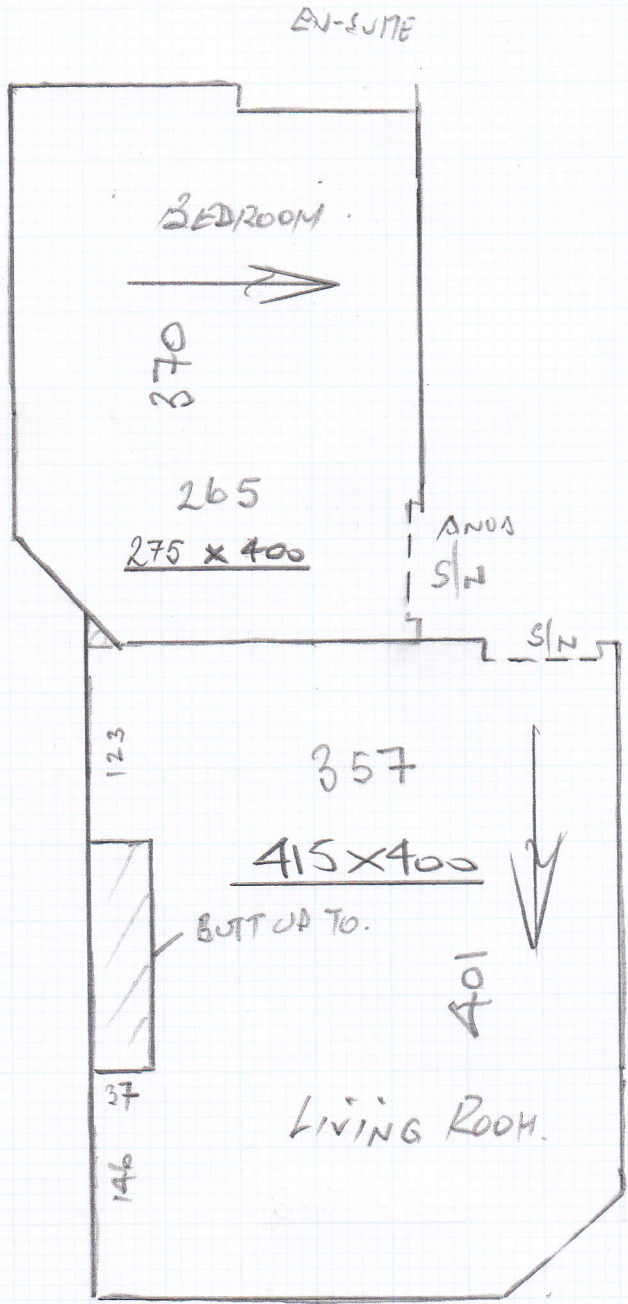

micarpet
 P25996
 Job No:
 SHUTTLEWORTH
 Address:
 Tel:
 Sheet:

1 of 1

London Twist - Area

Bedroom 275 x 400
 Living Room 415 x 400
 690 x 400

v/lay 26m².

UPLIFT
 EXISTING S/EDGE
 NO FURN
 ANOD BARS
 2ND FLOOR.
 240 HR.

* Must Replace v/lay

*Keys from James Shuttleton Estates
 1 Queens Circus
 SW11 4BY.