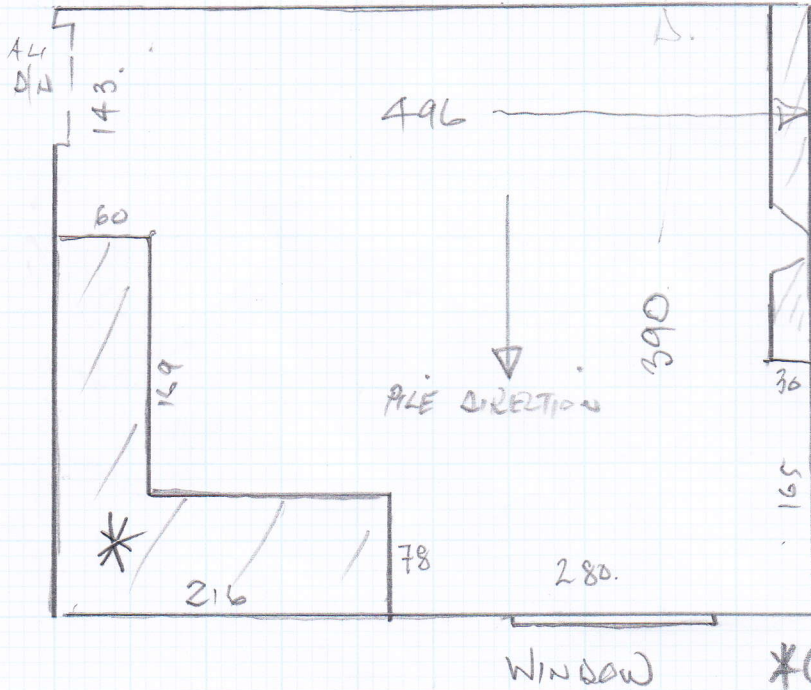

Job No: P26017

Name: KIRK

Address:

Tel:

Sheet: 1 of 1

Faux Silk

Colour - Fau026

NOT SQUARE
SMTR SHOULD FIT.

405 x 500

* Must lay Carpet with pile direction running towards the window

* Cut RUGS From Waste

Ⓐ 120 x 40

Ⓑ 150 x 50

Whip all around.

FAUX SILK FAU026

E-MAILED 29 OCT 20...

Colour of Binding tape: Size of Binding tape:

Amount showing on top Colour of Whipping : To Match

Number of pieces: 2

Ready to collect on: 13/11/14 Needed back by: 18/11/14

Sizes to be cut to: 120x40 & 150x50