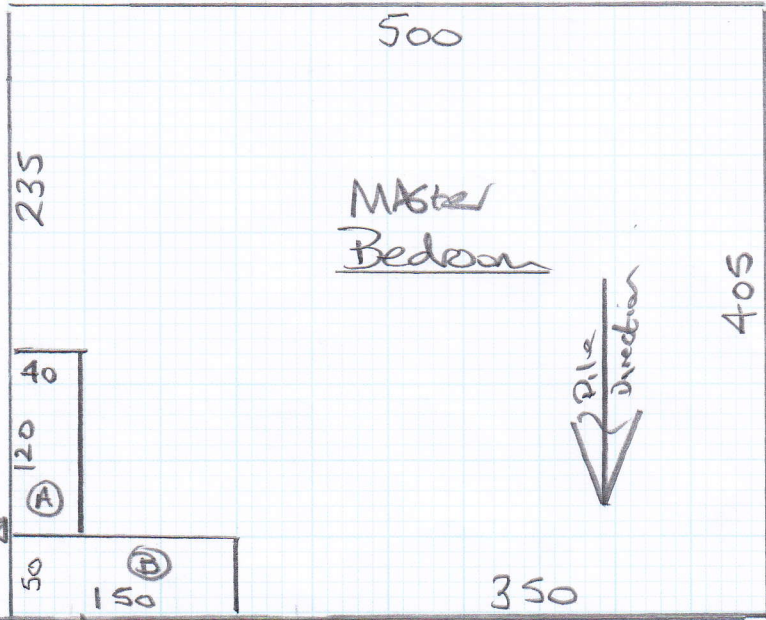

Job No: P26017

Name: KIRK

Address:

Tel:

Sheet: 1 of 1

Faux Silk

Colour - Fau026

NOT SQUARE
SMTR SHOULD FIT.

405 x 500

* Must lay Carpet with pile direction running towards the window

* Cut RUGS From Waste

Ⓐ 120 x 40

Ⓑ 150 x 50

Whip all around.

FAUX SILK FAU026

E-MAILED 29 OCT 20...

Colour of Binding tape: Size of Binding tape:

Amount showing on top Colour of Whipping : To Match

Number of pieces: 2

Ready to collect on: 13/11/14 Needed back by: 18/11/14

Sizes to be cut to: 120x40 & 150x50