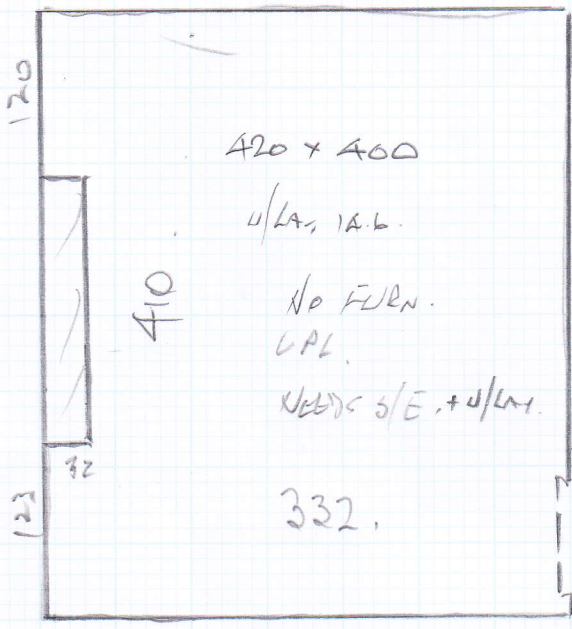

Job No: P26022
Name: DEAN ILLIS
Address:
Tel:
Sheet: 1 of 1

2ND FLOOR SUDBURY

Sudbury Twist
Colour: 633/30
= 420 x 400.