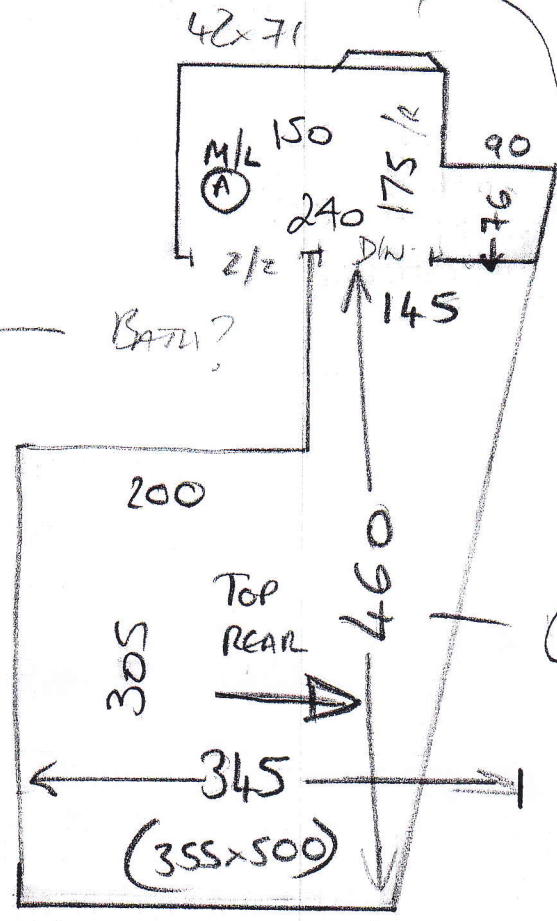

P26029
 RAN YARD

2 of 4

Top front, STAIRS & LANDINGS SONES @ W/H
 1st front + TREND RETURNED TO W/H ON 4/12

~~Wes Brown~~

P26029
RANLAND

3 of 4

Chipboard floors

No sub-floor
or flooring
yet

Chipboard

LOT @
43x76
W1 =
65x85

STACKED WITH FURNITURE

← COST TO EMPTY →

P26029
RAN YAMP

Big Heavy Bed
In This Room

IF It Does Not
Move - Double
Bank Grubber
& Stick Down
As far Under
Bed As Poss
& Smetch
CARPET ON

FITTED
4/12