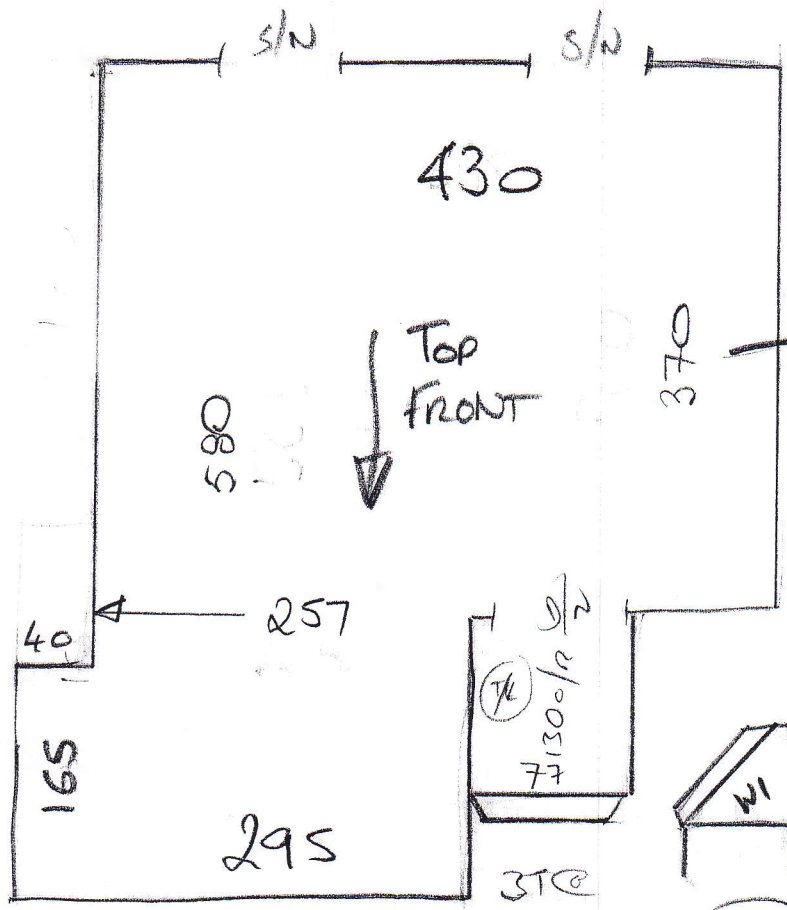

P26029
 RAN YARD

2 of 4

Top front, STAIRS & LANDINGS SONES @ W/H
 1st front + TREND RETURNED TO W/H ON 4/12

~~Wes Brown~~

P26029
RANLAND

3 of 4

Chipboard floors

No sub-floor
or flooring
yet

Chipboard

LOT @
43x76
W1 =
65x85

STACKED WITH FURNITURE

← COST TO EMPTY →

P26029
RAN YAMP

Big Heavy Bed
In This Room

IF It Does Not
Move - Double
Bank Grubber
& Stick Down
As far Under
Bed As Poss
& Smetch
CARPET ON

FITTED
4/12