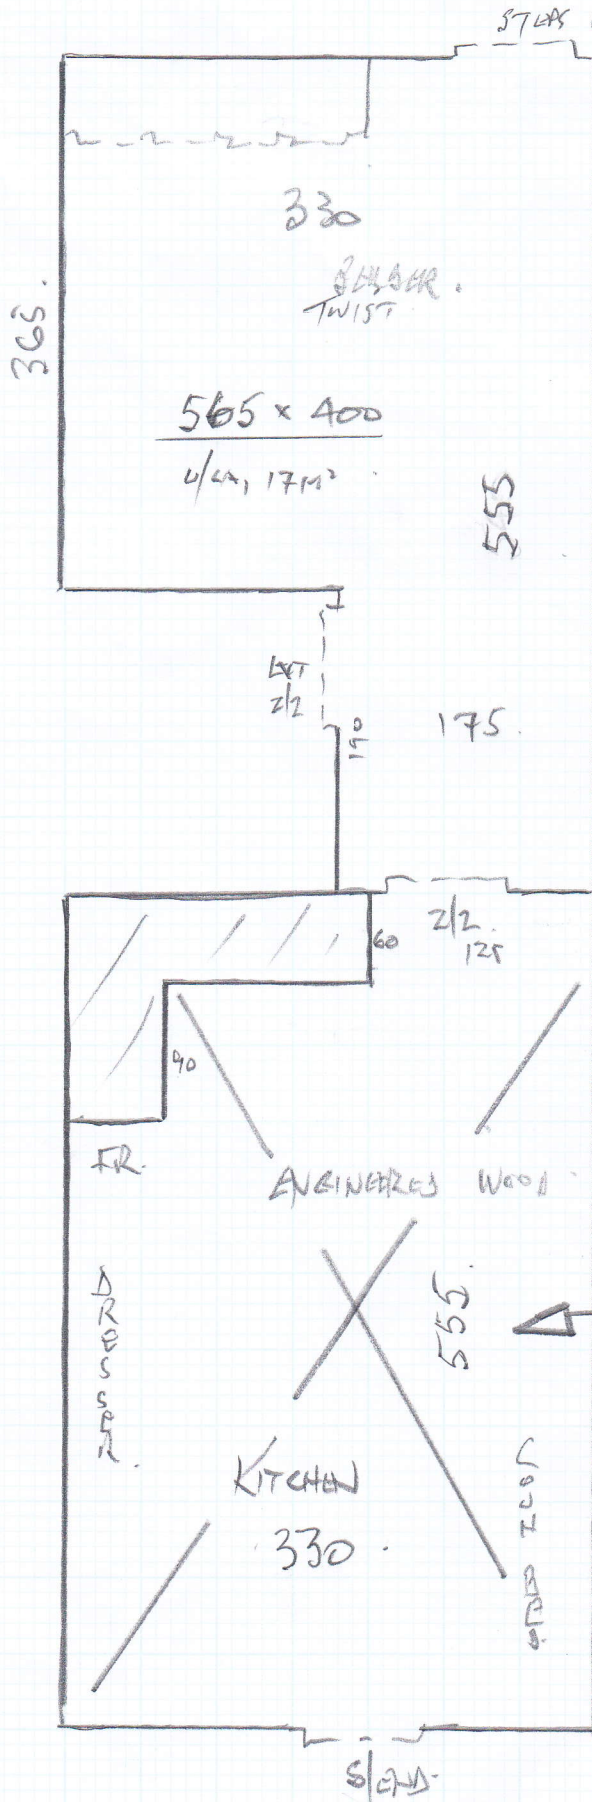

P26036

Job No:

Victoria Wilson
Property Ltd

Name:

Address:

Tel:

Sheet:

1 of 1

STOCK TWIST 40
 - STRING
 565 x 400
 = 22.6m²

NOT HERE