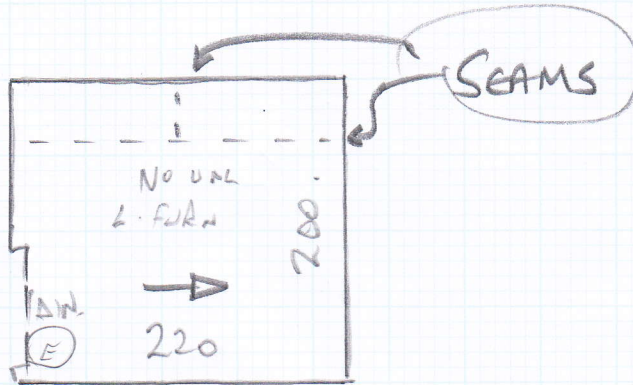

Job No: P26038
Name: DEAVAN

Address: 10F2

Tel: _____
Sheet: _____ of: _____

Stock Twist 40
- Polar Grey
370 x 500
= 18.5m²

22.6

mrcarpet
Job No: P26038
Name: DERVAN
Address: 20F2
Tel:
Sheet: of:

Bed 2

Bed 1