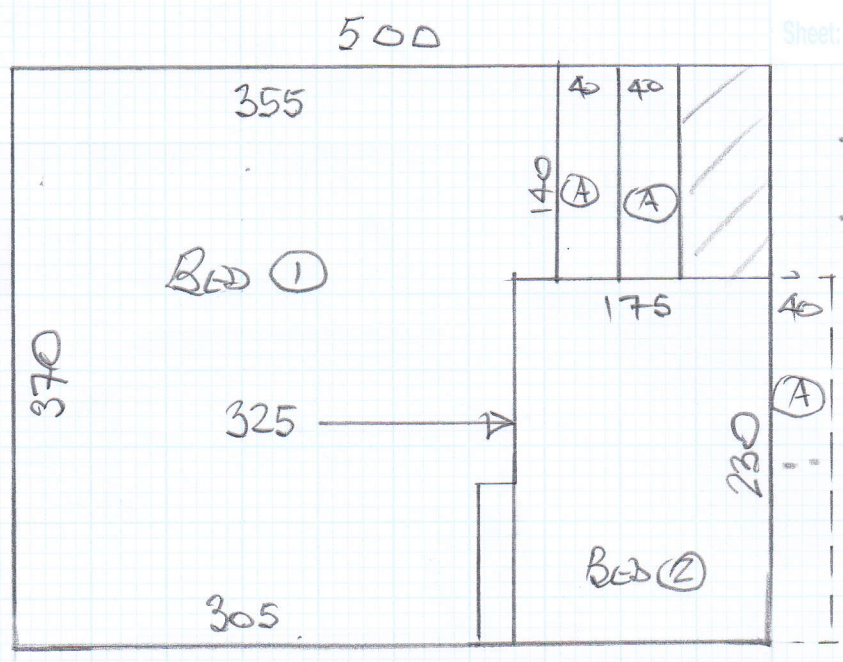

Job No: P26038
Name: DEAVAN

Address: 10F2

Tel: _____
Sheet: _____ of: _____

Stock Twist 40
- Polar Grey
370 x 500
= 18.5m²

22.6

mrcarpet
Job No: P26038
Name: DERVAN
Address: 20F2
Tel:
Sheet: of:

Bed 2

Bed 1