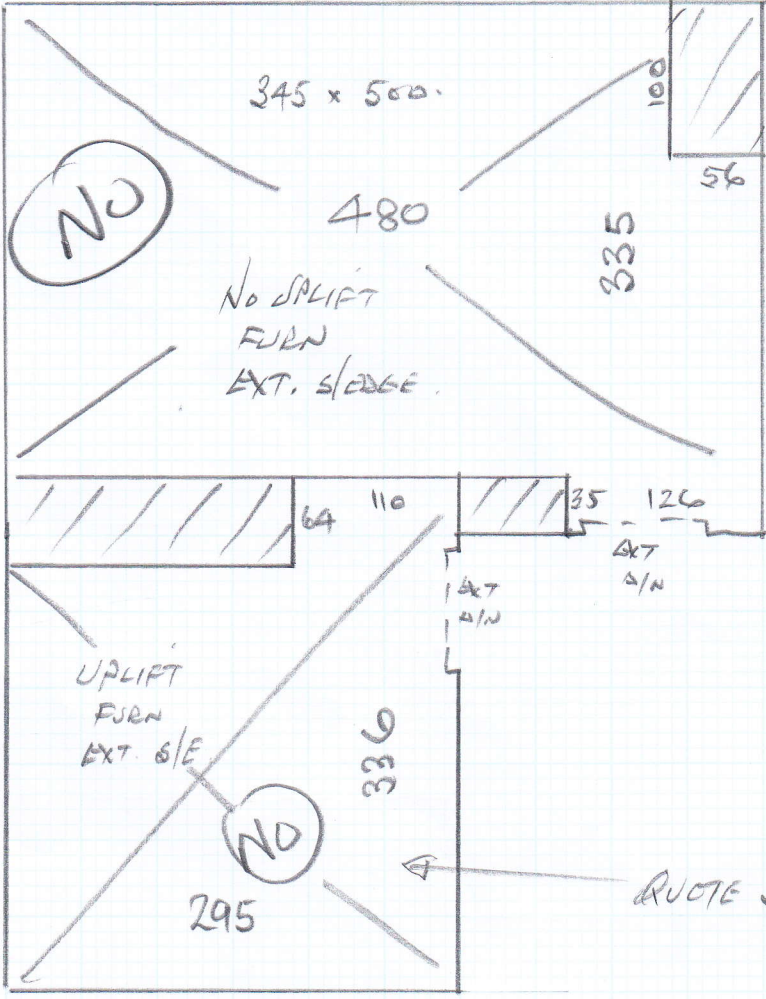

TOP FLOOR

mrcarpets

P26062

Job No: PENFOLD.

Name: 10/1

Address:

Tel:

Sheet:

ROUTE SEPARATE

1ST FLOOR

This Room only

4/11
uplift already
Needs new size
Bed to move

Reed - Col. 848

290 x 400

= 11.6m²